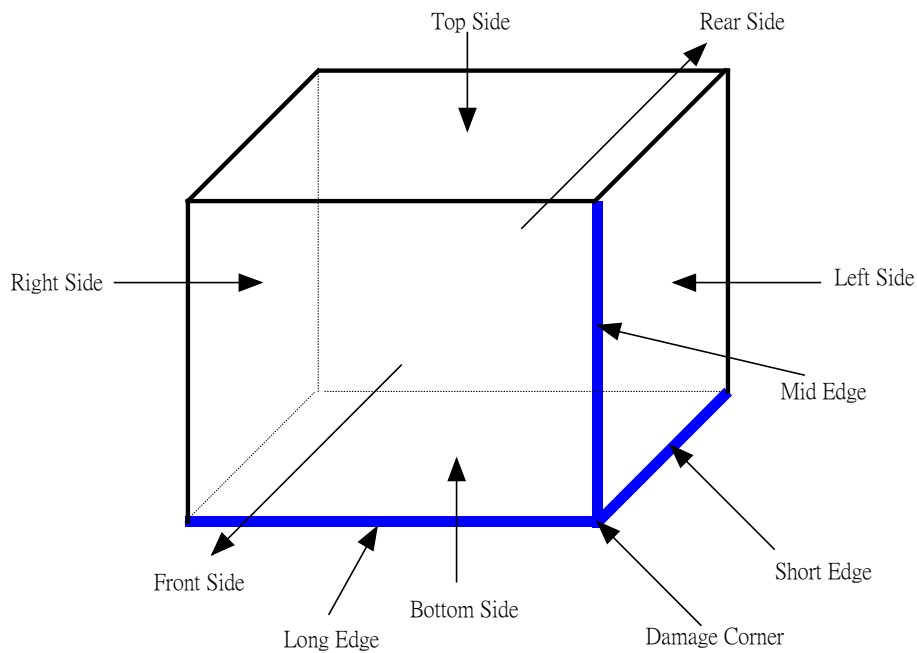

Reference ISTA PROJECT 1A

Test Equipment:

Drop Tester

KING DESIGN INDUSTRIAL Co. LTD.

Model: KD-500

Serial Number: 5X108194197

Test Condition:

1. Test Phase: One corner. Three edges. Six face
2. Test Cycle: 1 Cycle
3. Test High: 61cm
4. Test Weight: 6Kg
5. Sample Package: 1unit in double-package.
6. Test Drawing: