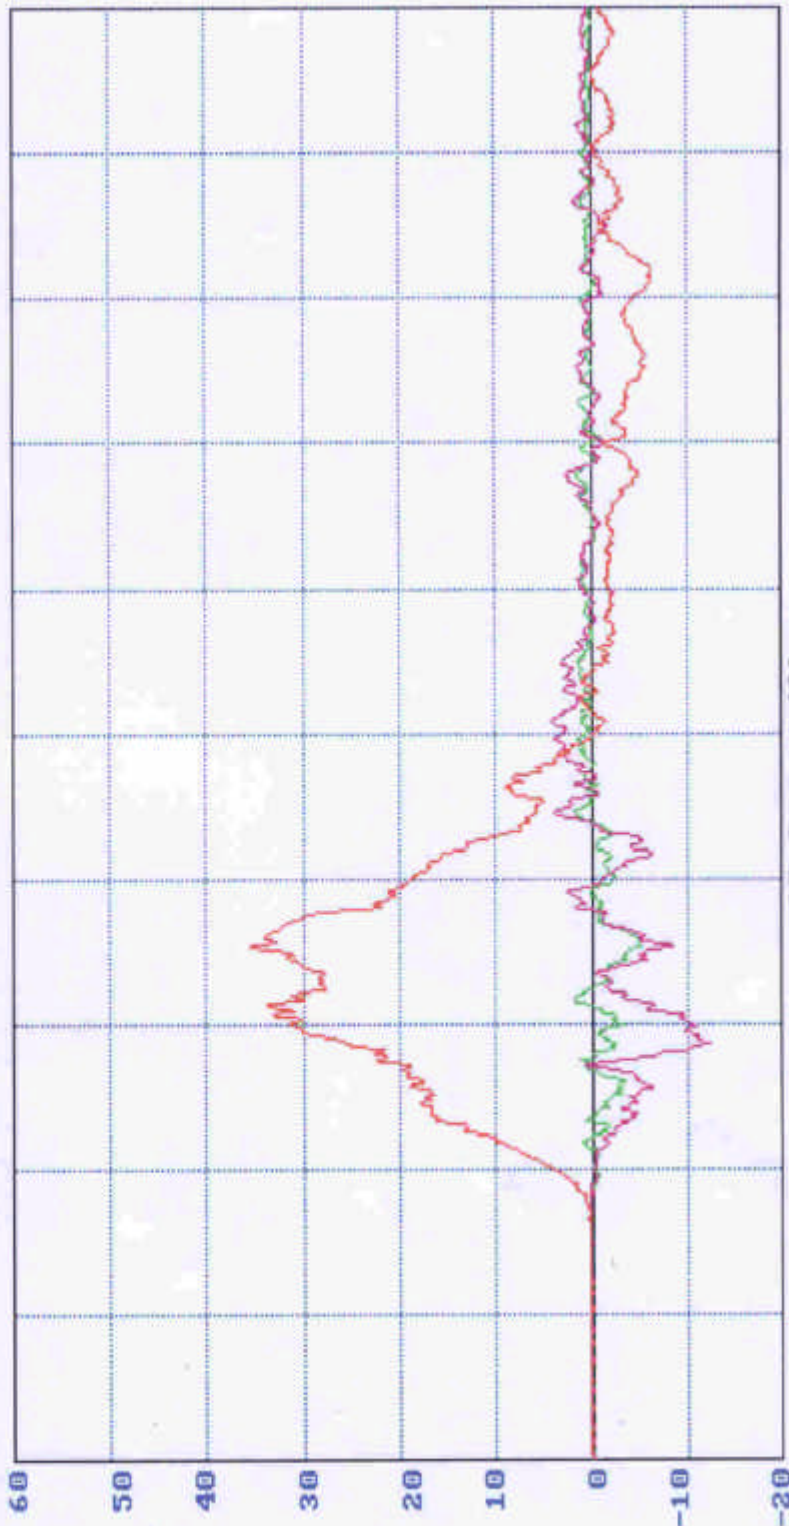

AMB-2051-E Drop Test
 Sensor on the HDD
 Function and Exterior test pass

! NOW SAVING: 2051-B2.PCX! 1

opc-2051
Bottom-2

Channel 1 Channel 2 Channel 3

Faired Acc:
Peak Acc:
Min Acc:
Duration:
Filter:

1.74
-5.20
-5.43

4.13
-12.39
6.10
-22.33

35.50
-6.44
28.70
211.33

G's
G's
msec
Hz

10.0 msec/div

OPC-2081
Front - /

FILE NOW SAVING: 2051-F1.PCX† 1

Channel 1 Channel 2 Channel 3

Faired Acc:
Peak Acc:
Min Acc:
Duration:
Delta V:
Filter:

10.0 msec/div

[NOW SAVING: 2051-L1.PCX!]

opc-205-1
Left - 1

Channel 1 Channel 2 Channel 3

Paired Acc:
Peak Acc:
Min Acc:
Duration:
Delta V:
Filter:

7.28
-35.20
-219.33

13.07
-13.89
39.330

5.99
-15.20
23.330

[NOW SAVING: 2051-REL.PCX!]

opc - det 1
REAR - 1

Channel 1 Channel 2 Channel 3

Faired Acc:
Peak Acc:
Min Acc:
Duration:
Delta U:
Filter:

9.86
-5.84
6.80
20.330

41.27
-20.94
25.00
210.330

14.80
-13.25
9.10
30.330