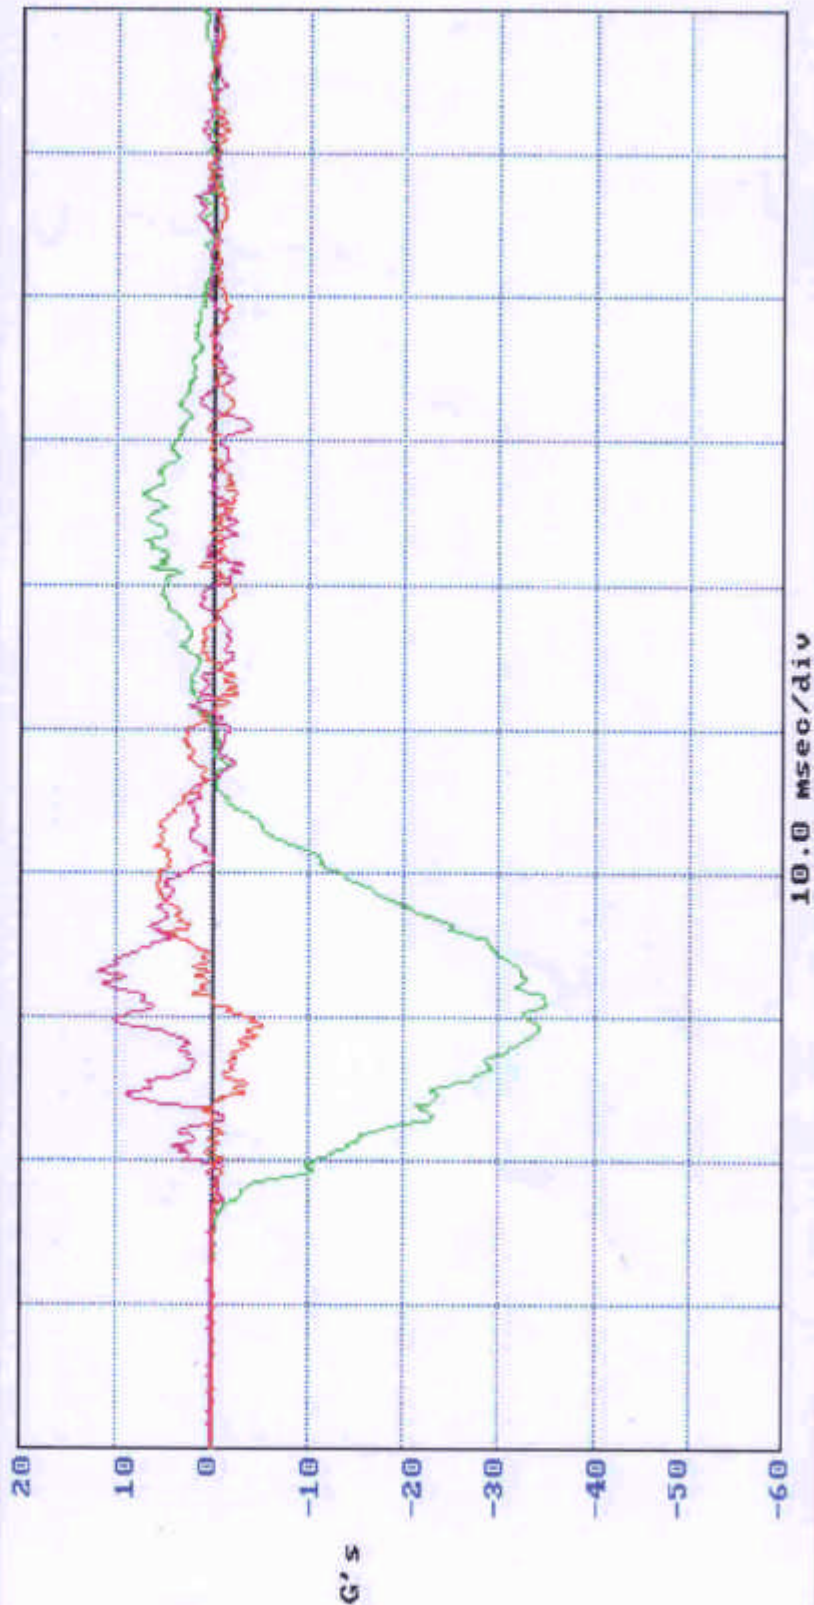

[NOW SAVING: 2051-L1.PCX!]

opc-205-1
Left - 1

Channel 1 Channel 2 Channel 3

Paired Acc:
Peak Acc:
Min Acc:
Duration:
Delta V:
Filter:

7.28
-35.20
-219.33

13.07
-13.89
39.330

5.99
-15.20
23.330

G's
G's
msec
In/S
Hz

10.0 msec/div