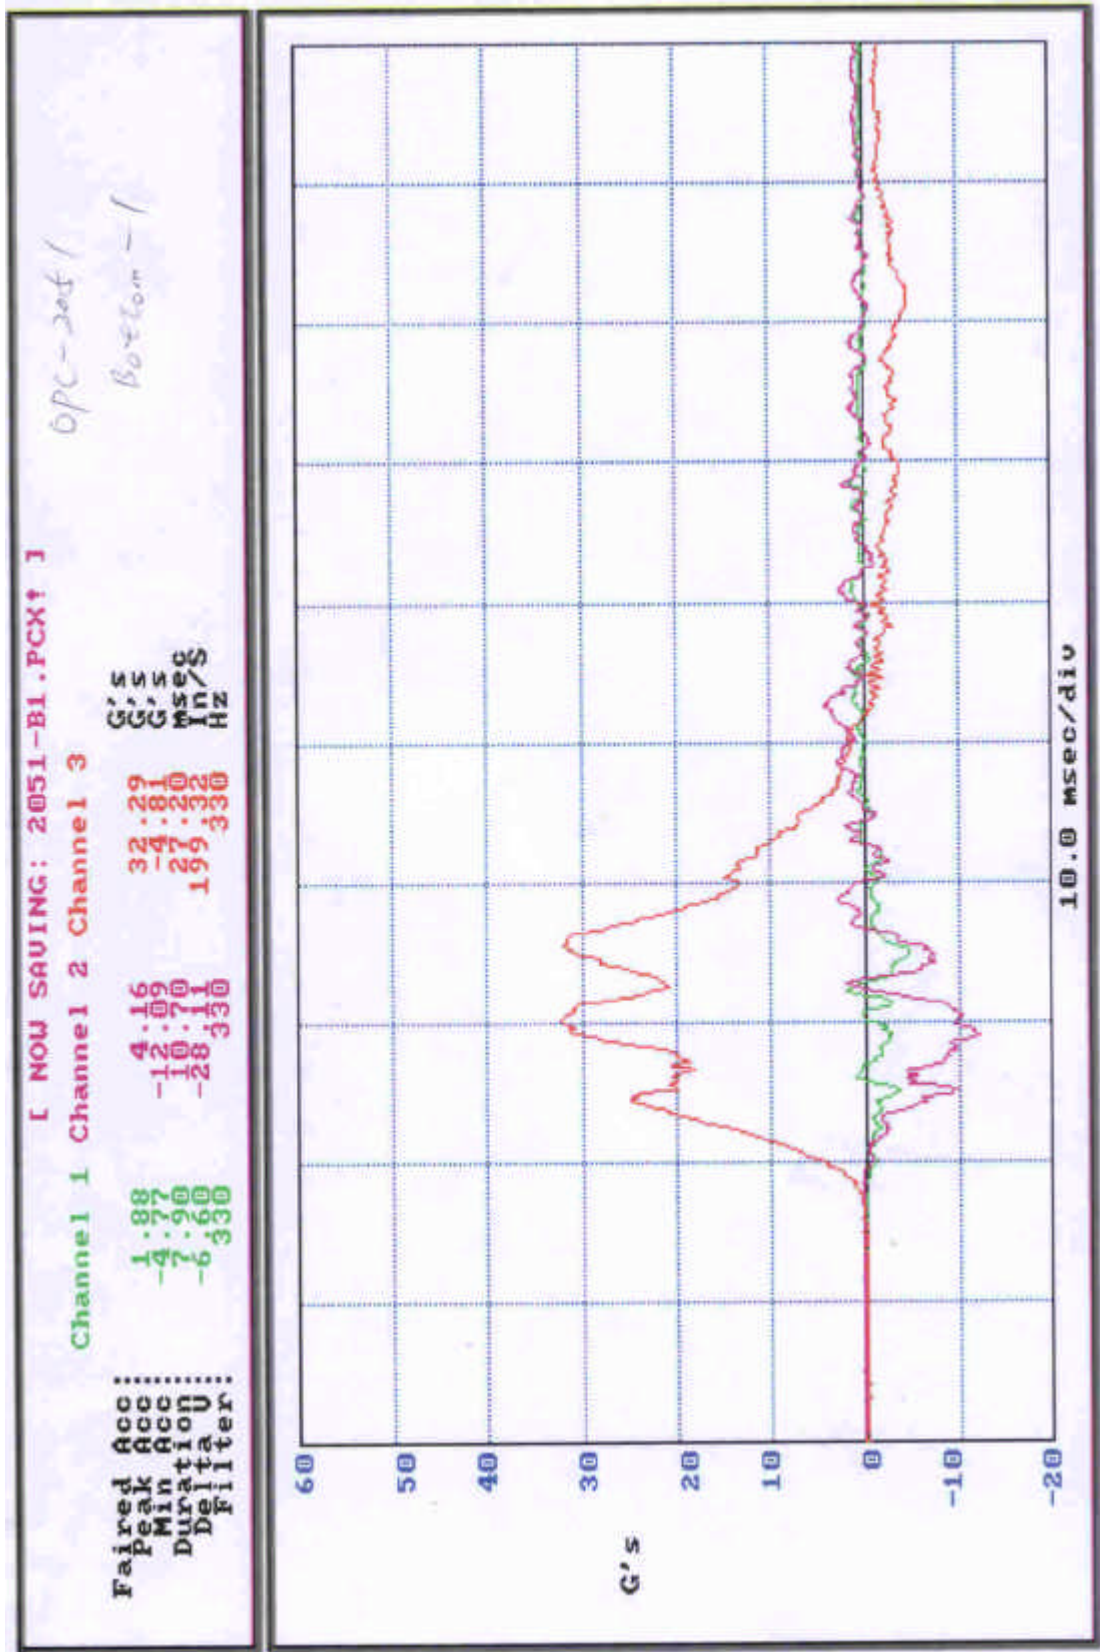

AMB-2051-E Drop Test
 Sensor on the HDD
 Function and Exterior test pass

! NOW SAVING: 2051-B2.PCX! 1

opc-2051
Bottom-2

Channel 1 Channel 2 Channel 3

Faired Acc:
Peak Acc:
Min Acc:
Duration:
Filter:

1.74
-5.20
-5.43

4.13
-12.39
6.10
-22.33

35.50
-6.44
28.70
211.33

G's
G's
msec
Hz

10.0 msec/div

OPC-2081
Front - /

FILE NOW SAVING: 2051-F1.PCX† 1

Channel 1 Channel 2 Channel 3

Faired Acc:
Peak Acc:
Min Acc:
Duration:
Delta V:
Filter:

10.0 msec/div

[NOW SAVING: 2051-L1.PCX!]

opc-205-1
Left - 1

Channel 1 Channel 2 Channel 3

Paired Acc:
Peak Acc:
Min Acc:
Duration:
Delta V:
Filter:

7.28
-35.20
-219.33

13.07
-13.89
39.330

5.99
-15.20
23.330

[NOW SAVING: 2051-REL.PCX!]

opc - det 1
REAR - 1

Channel 1 Channel 2 Channel 3

Faired Acc:
Peak Acc:
Min Acc:
Duration:
Delta U:
Filter:

9.86
-5.84
6.80
20.330

41.27
-20.94
25.00
210.330

14.80
-13.25
9.10
30.330