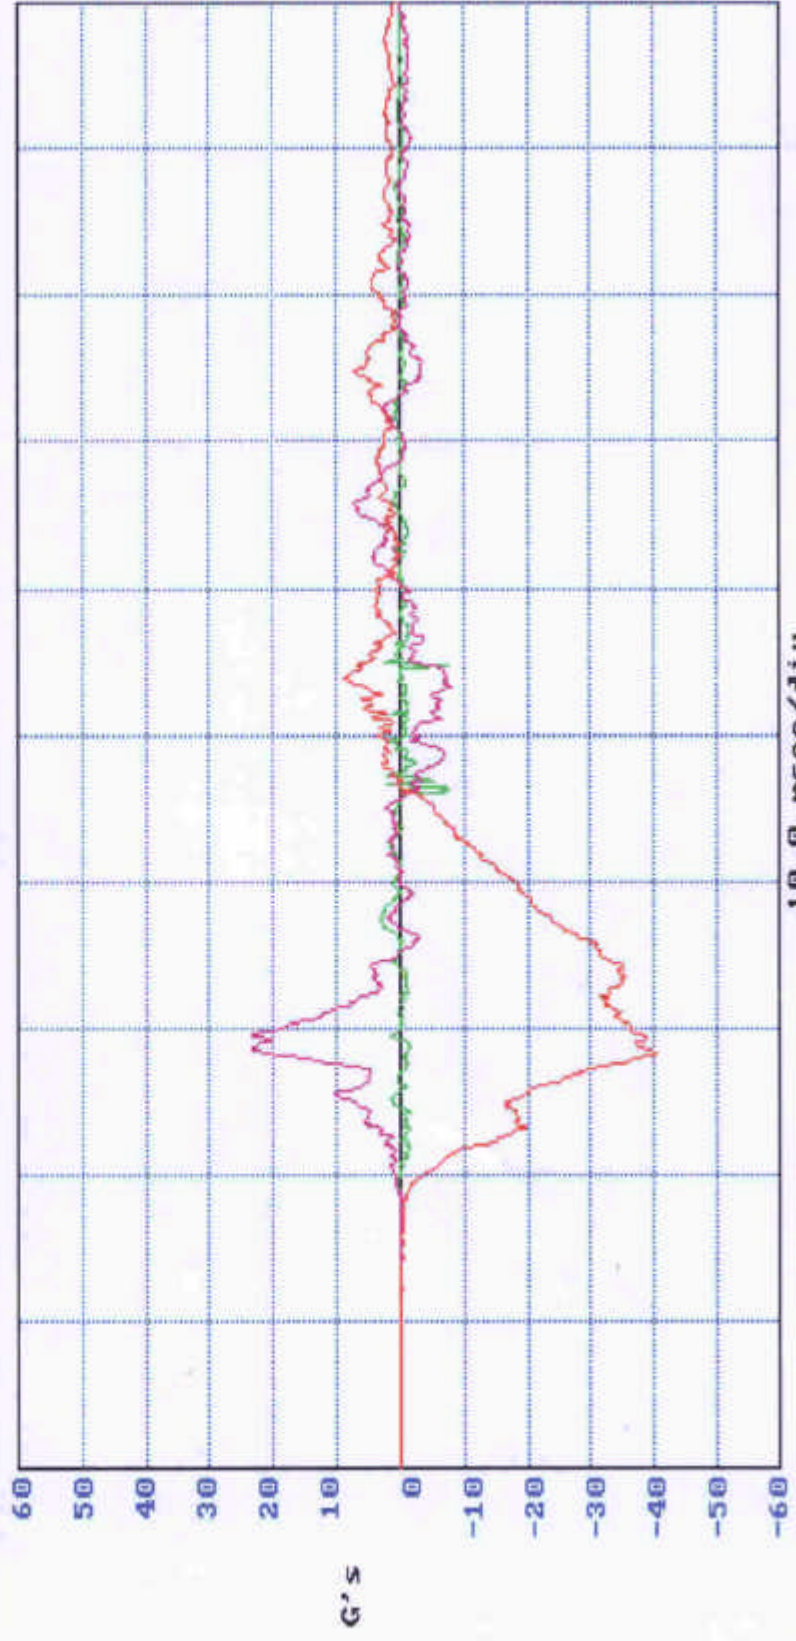

I NOW SAVING: 2051-T1.PCX# 1

OPC - 2041

Channel 1 Channel 2 Channel 3

Fired Acc:
Peak Acc:
Min Acc:
Duration:
Delta:
Filter:

3.13
-7.83
0.40
-0.330

23.40
-7.93
12.00
45.330

8.73
-40.13
-25.60
-220.330

G's
G's
In/S
HZ

Top - 1

10.0 msec/div