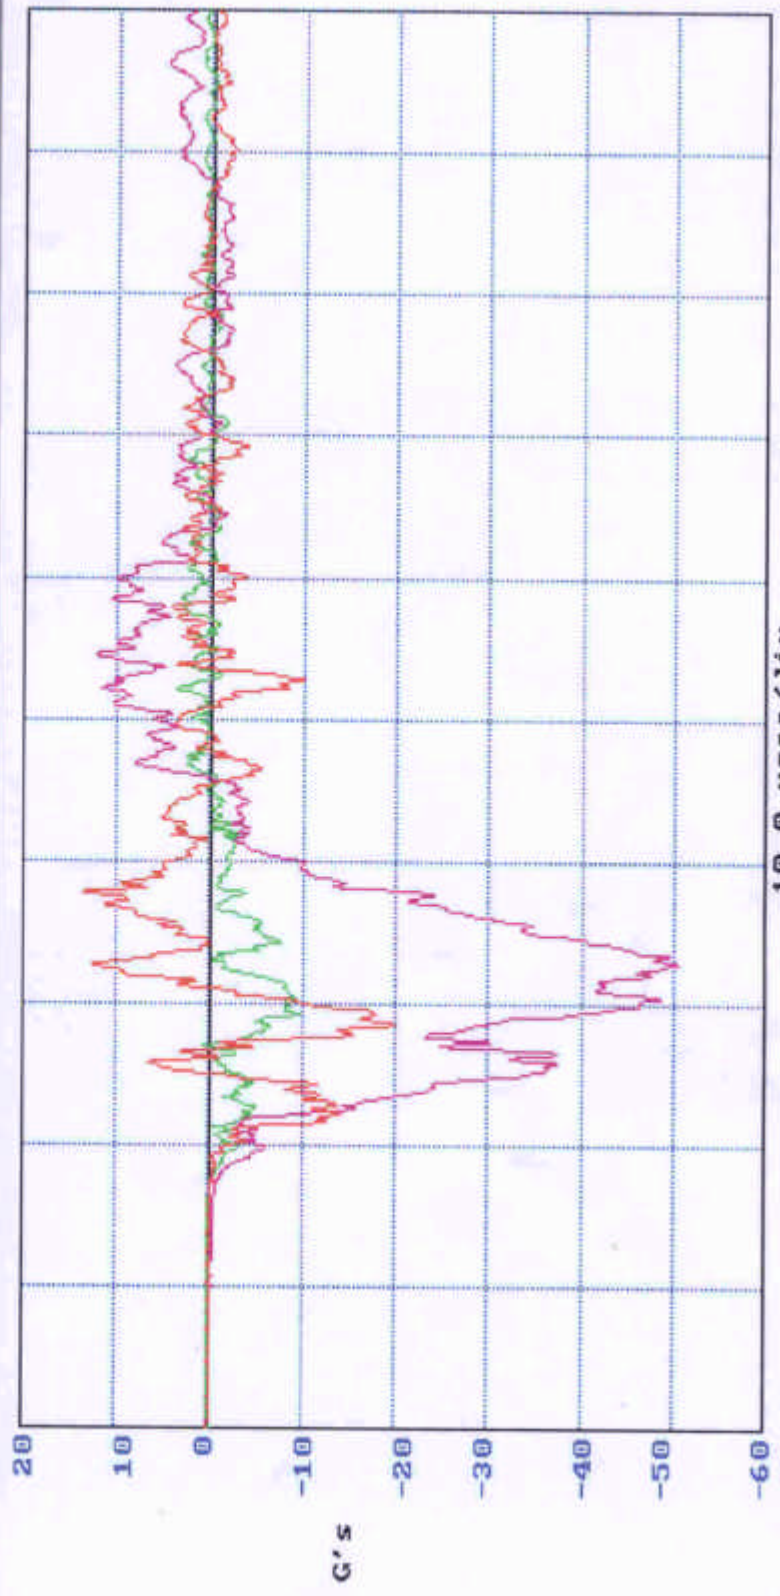

AMB-2051-E Drop Test
 Sensor on the HDD
 Function and Exterior test pass

! NOW SAVING: 2051-B2.PCX! 1

opc-2051
Bottom-2

Channel 1 Channel 2 Channel 3

Faired Acc:
Peak Acc:
Min Acc:
Duration:
Filter:

1.74
-5.20
-5.43

3.56
-9.39
6.80
-29.330

13.72
-44.11
19.30
-211.330

16.15
-16.24
13.40
-12.330

G's
G's
In/S
Hz

I NOW SAVING: 2051-F2.PCX† 1

opc-20at/
Front - 2

Channel 1 Channel 2 Channel 3

| | Channel 1 | Channel 2 | Channel 3 | |
|-------------|-----------|-----------|-----------|------|
| Faired Acc: | 3.65 | 13.24 | 13.50 | G's |
| Peak Acc: | -3.76 | -50.36 | -20.03 | G's |
| Min Acc: | -3.80 | -18.80 | -3.80 | msec |
| Duration: | -23.33 | -230.33 | -18.33 | Hz |
| Delta: | | | | |
| Filter: | | | | |

10.0 msec/div

[NOW SAVING: 2051-L1.PCX!]

opc-205-1
Left - 1

Channel 1 Channel 2 Channel 3

Paired Acc:
Peak Acc:
Min Acc:
Duration:
Delta V:
Filter:

7.28
-35.20
-219.33

13.07
-13.89
39.330

5.99
-15.20
23.330

[NOW SAVING: 2051-REL.PCX!]

opc - det 1
REAR - 1

Channel 1 Channel 2 Channel 3

Faired Acc:
Peak Acc:
Min Acc:
Duration:
Delta U:
Filter:

9.86
-5.84
6.80
20.330

41.27
-20.94
25.00
210.330

14.80
-13.25
9.10
30.330