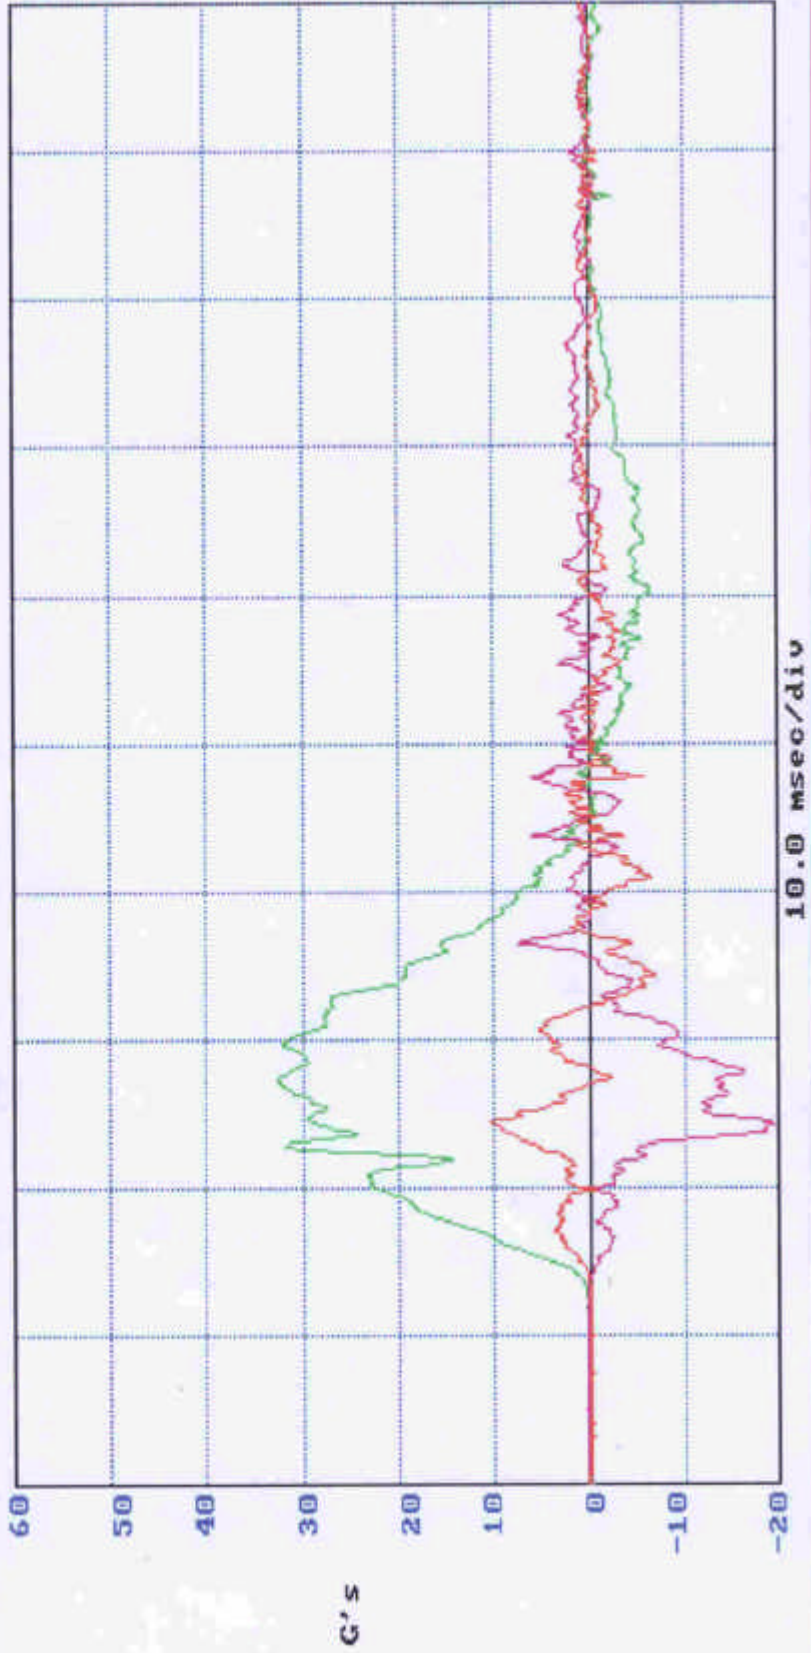

OPC-2081
Righe-1

[NOW SAVING: 2051-R1.PCX: 1

Channel 1 Channel 2 Channel 3

Faired Acc:
Peak Acc:
Min Acc:
Duration:
Delta:
Filter:

32.62
-6.50
27.50
212.330

7.43
-19.70
-52.330

10.45
-6.86
6.78
12.330

G's
G's
G's
msec
Hz