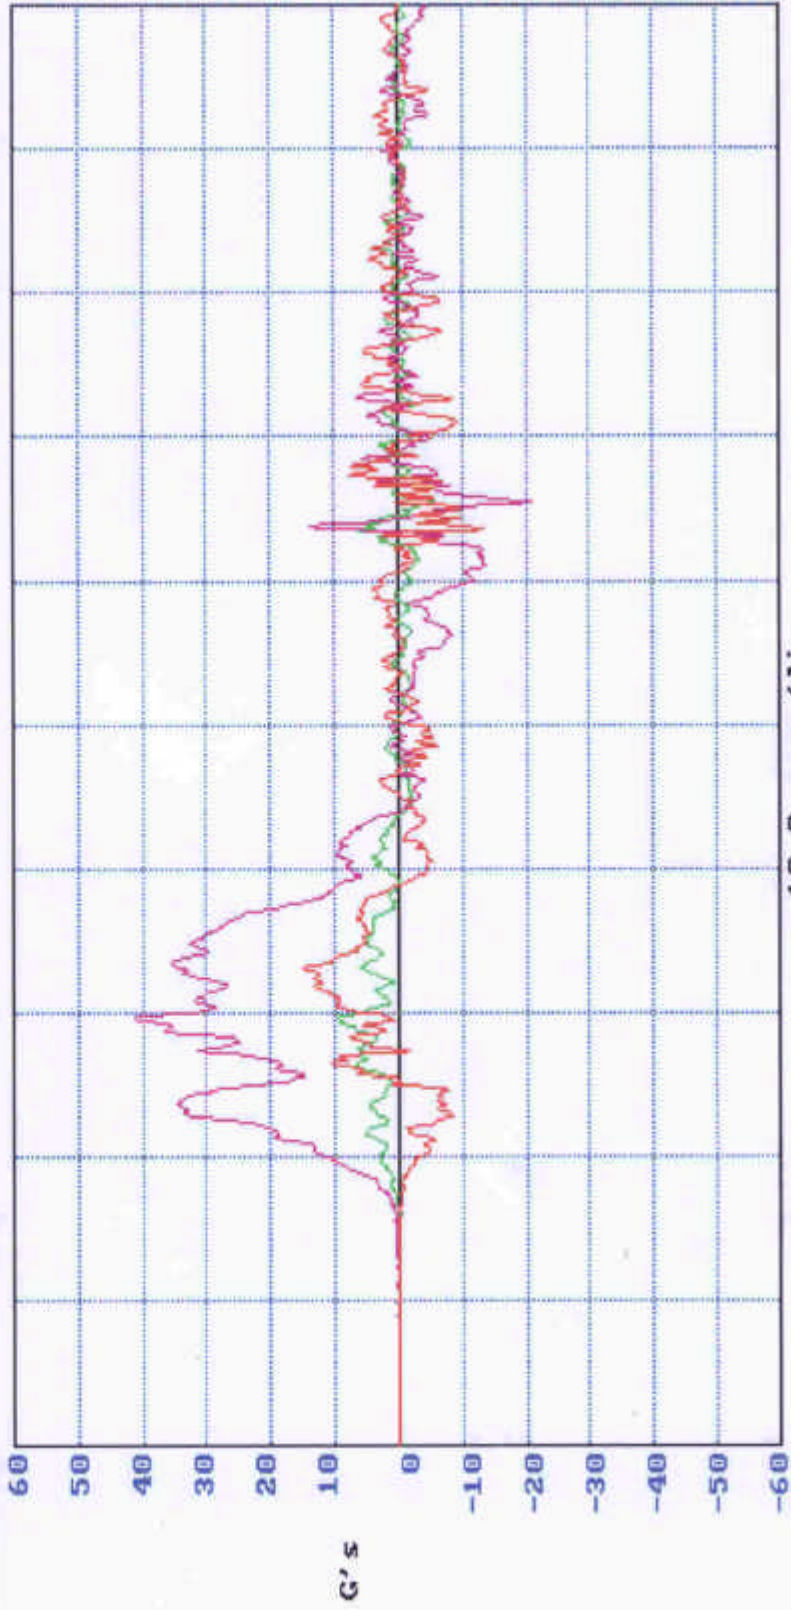

[NOW SAVING: 2051-REL.PCX!]

opc - det 1
REAR - 1

Channel 1 Channel 2 Channel 3

Faired Acc:
Peak Acc:
Min Acc:
Duration:
Delta U:
Filter:

9.86
-5.84
6.80
20.330

41.27
-20.94
25.00
210.330

14.80
-13.25
9.10
30.330

G's
G's
msec
Hz