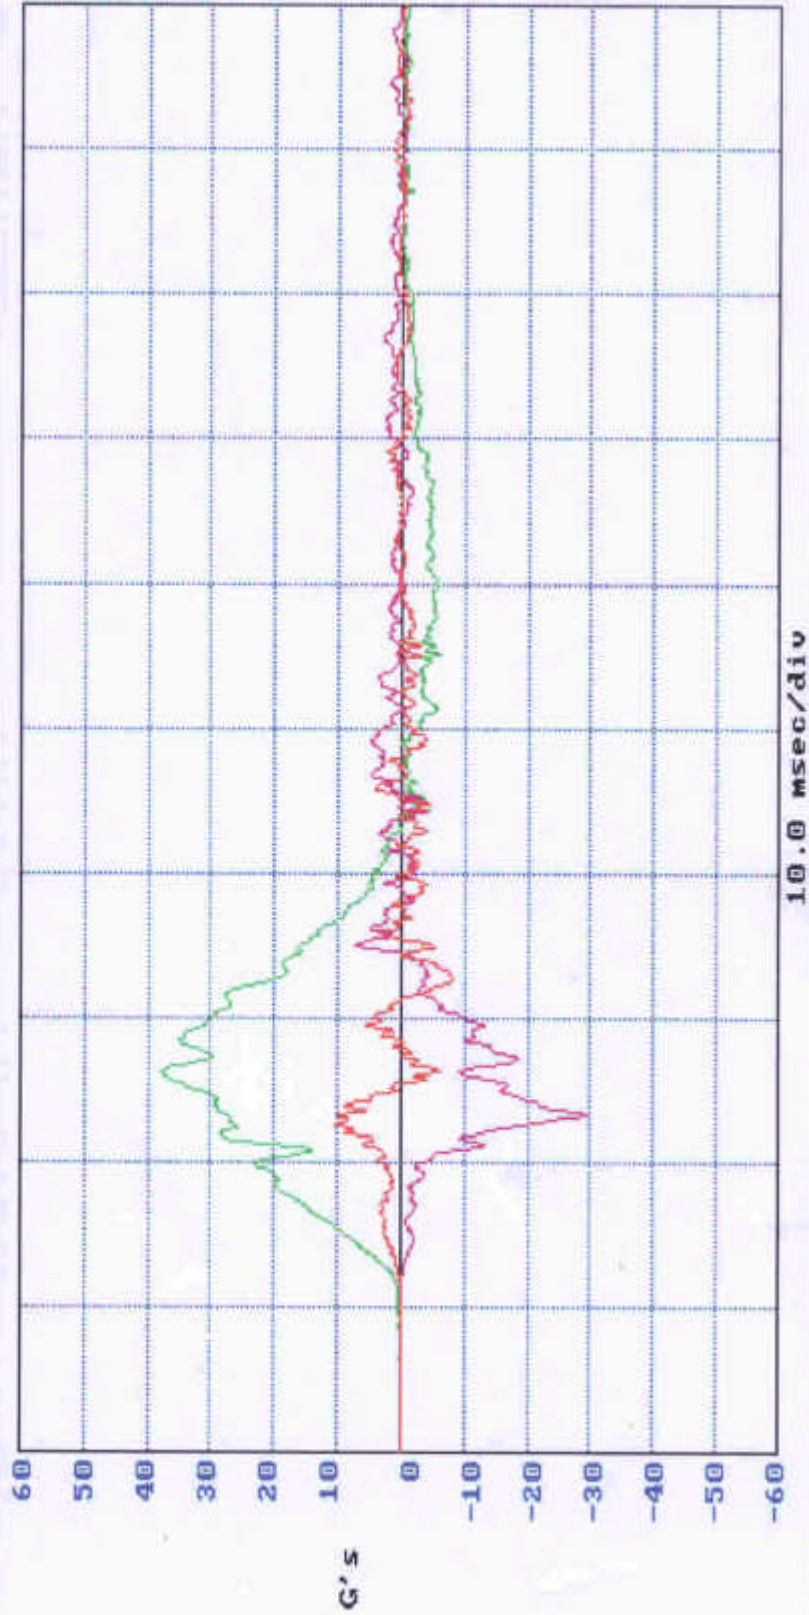

I NOW SAVING: 2051-R2.PCX! J

Channel 1 Channel 2 Channel 3

Fired Acc:
Peak Acc:
Min Acc:
Duration:
Delta U:
Filter:

37.83
-5.89
26.89
213.330

7.27
-29.43
-12.00
-69.330

10.47
-17.92
11.49
17.330

G's
G's
msec
Hz

OPC-2081
Right - 2