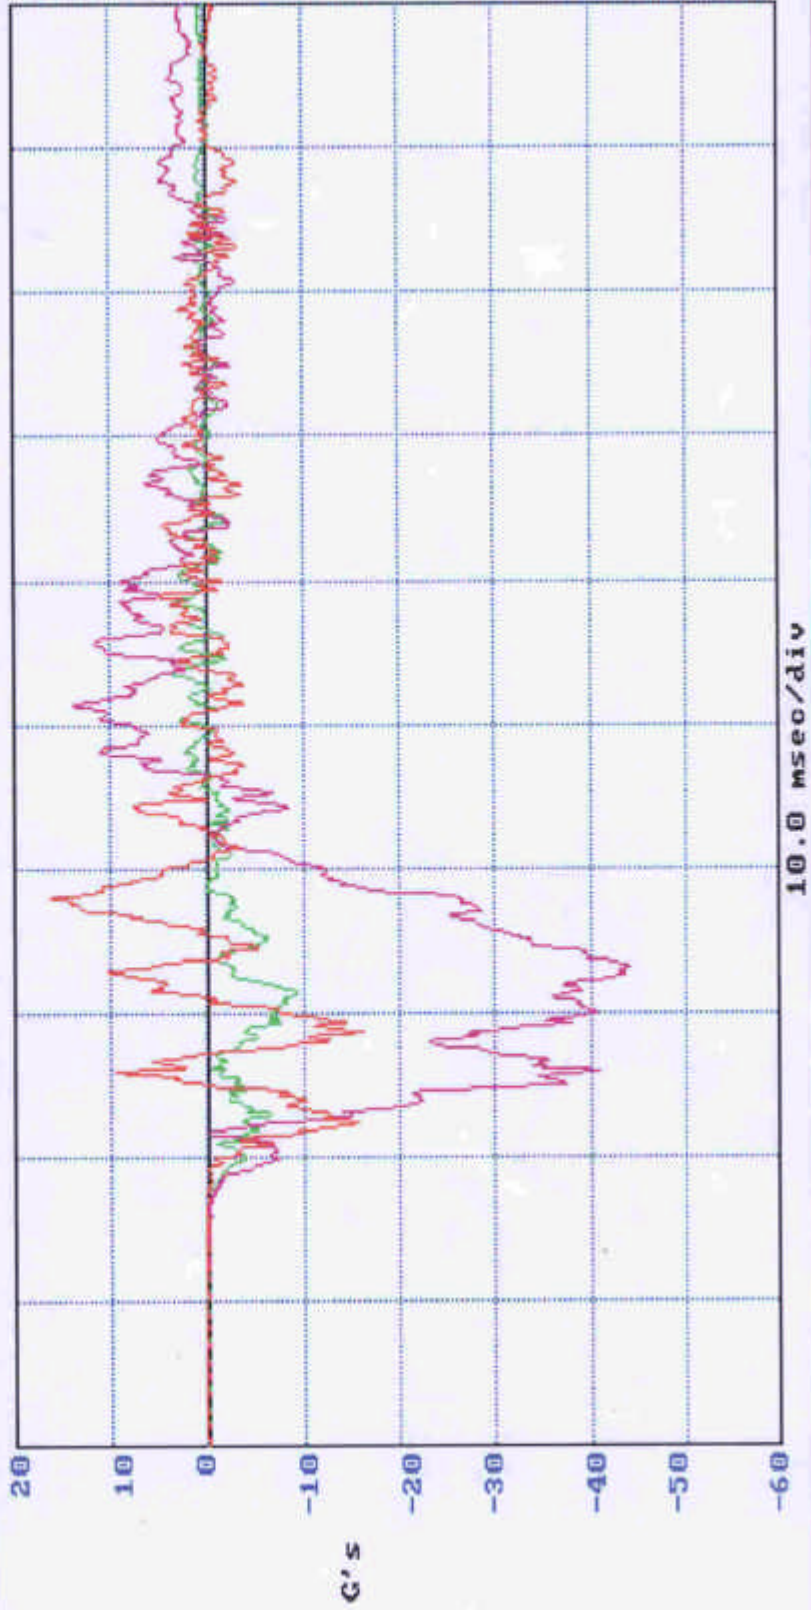

AMB-2051-E Drop Test
 Sensor on the HDD
 Function and Exterior test pass

! NOW SAVING: 2051-B2.PCX! 1

opc-2051
Bottom-2

Channel 1 Channel 2 Channel 3

Faired Acc:
Peak Acc:
Min Acc:
Duration:
Filter:

1.74
-5.20
-5.43

4.13
-12.39
6.10
-22.33

35.50
-6.44
28.70
211.33

G's
G's
msec
Hz

10.0 msec/div

OPC-2081
Front - /

FILE NOW SAVING: 2051-F1.PCX† 1

Channel 1 Channel 2 Channel 3

Faired Acc:
Peak Acc:
Min Acc:
Duration:
Delta V:
Filter:

3.56
-9.39
6.80
-29.330

13.72
-44.11
19.30
-211.330

16.15
-16.24
13.40
-12.330

G's
G's
In/S
Hz

I NOW SAVING: 2051-F2.PCX† 1

opc-20at/
Front - 2

Channel 1 Channel 2 Channel 3

| | Channel 1 | Channel 2 | Channel 3 | |
|-------------|-----------|-----------|-----------|------|
| Faired Acc: | 3.65 | 13.24 | 13.50 | G's |
| Peak Acc: | -3.76 | -50.36 | -20.03 | G's |
| Min Acc: | -3.80 | -18.80 | -3.80 | msec |
| Duration: | -23.33 | -230.33 | -18.33 | Hz |
| Delta: | | | | |
| Filter: | | | | |

10.0 msec/div

[NOW SAVING: 2051-L1.PCX!]

opc-205-1
Left - 1

Channel 1 Channel 2 Channel 3

Paired Acc:
Peak Acc:
Min Acc:
Duration:
Delta V:
Filter:

7.28
-35.20
-219.33

13.07
-13.89
39.330

5.99
-15.20
23.330