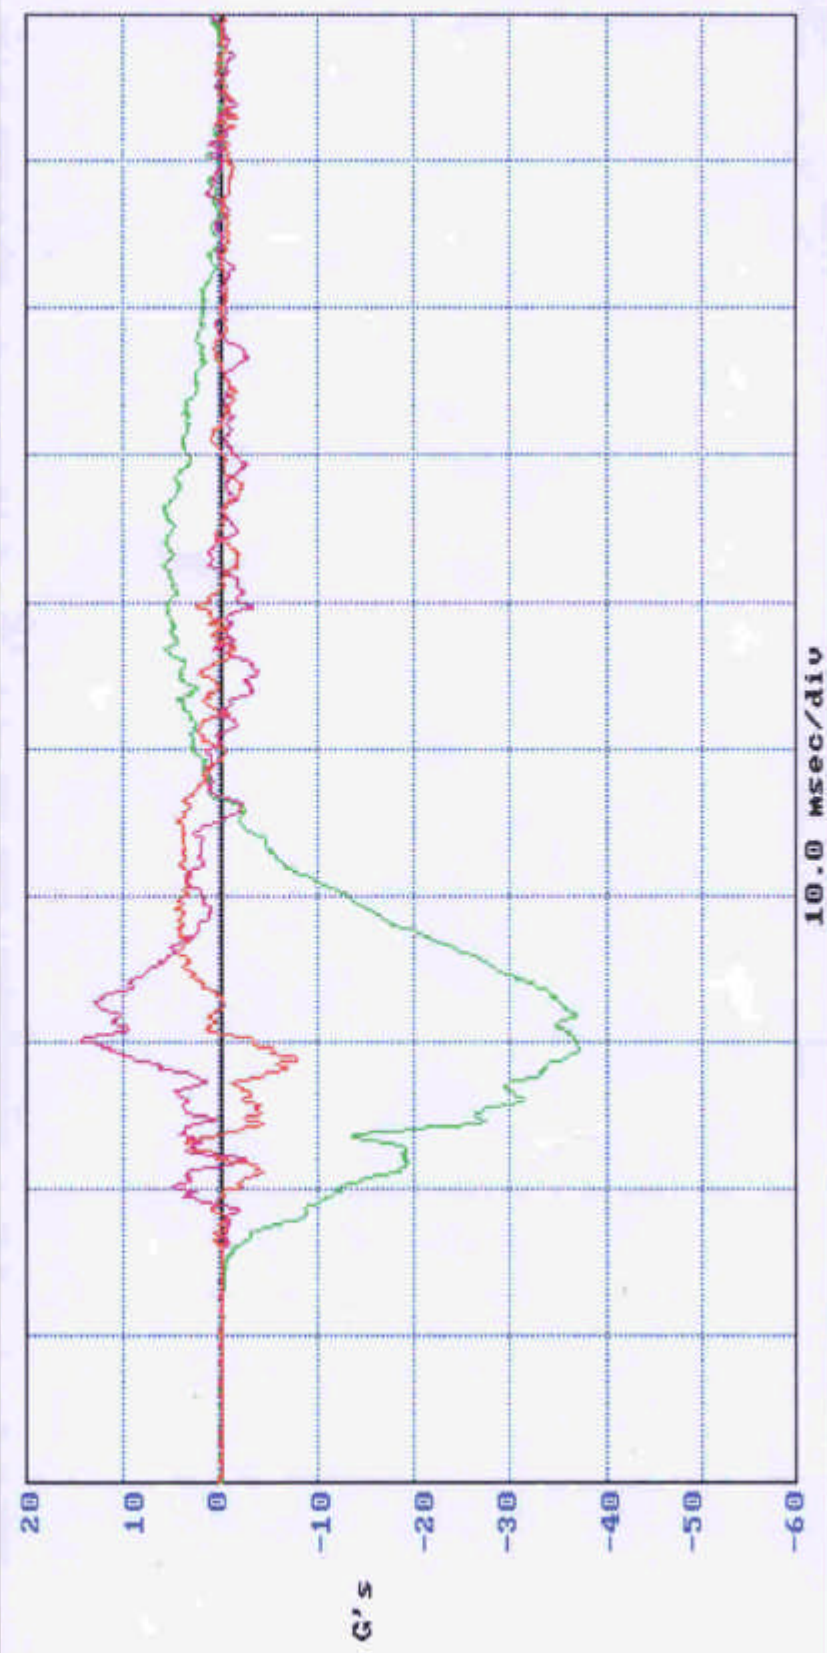

10.0 msec/div

[NOW SAVING: 2051-L1.PCX!]

opc-205-1
Left - 1

Channel 1 Channel 2 Channel 3

Paired Acc:
Peak Acc:
Min Acc:
Duration:
Delta V:
Filter:

7.28
-35.20
-219.33

13.07
-13.89
39.330

5.99
-15.20
23.330

[NOW SAVING: 2051-REL.PCX!]

opc - det 1
REAR - 1

Channel 1 Channel 2 Channel 3

Faired Acc:
Peak Acc:
Min Acc:
Duration:
Delta U:
Filter:

9.86
-5.84
6.80
20.330

41.27
-20.94
25.00
210.330

14.80
-13.25
9.10
30.330