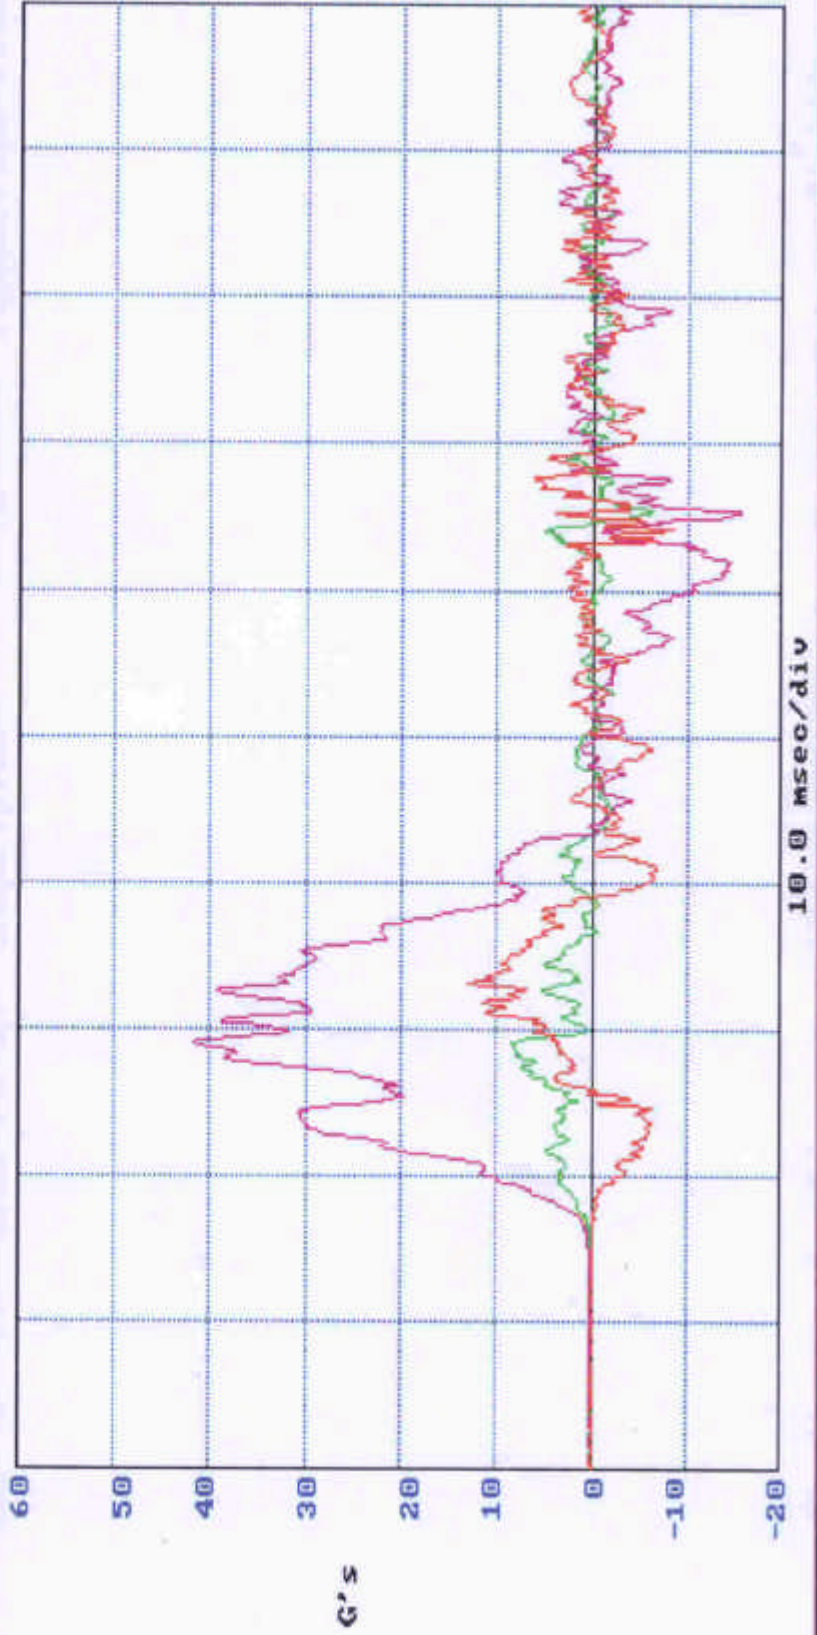

I NOW SAVING: 2051-RE2.PCX† 1

OPC-20†1
REAR-2

Channel 1 Channel 2 Channel 3

Faired Acc :
Peak Acc :
Min Acc :
Duration :
Delta V :
Filter :

8.40
-6.35
25.36

41.83
-15.90
215.330

12.90
-18.47
29.330

G's
G's
msec
In/S
Hz