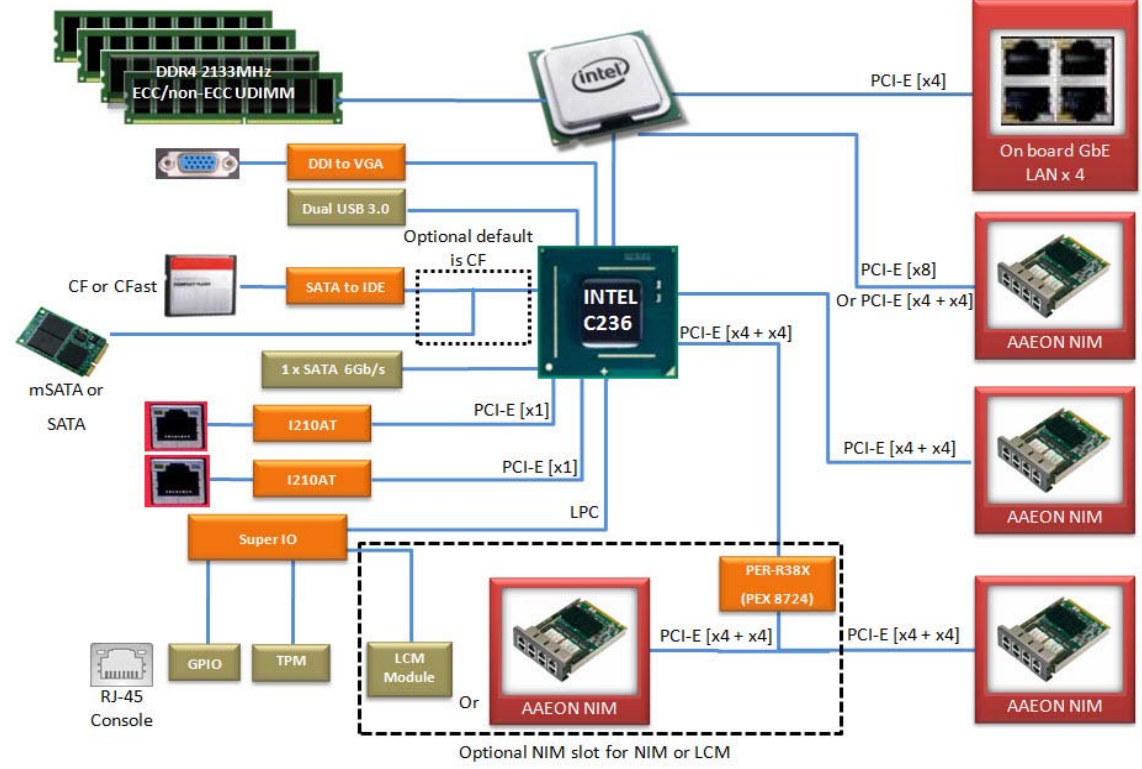

FWS-7520 Highlights

RJ-45 Console x 1
 LCM with keypad
 USB 3.0 x 2 And SW Programmable Button
 Onboard 10Gb SFP+ x 2
 NIM Slot x 3 (Optional)

Hot swappable Redundant PSU module

- 5th Gen Xeon D CPU
- DDR4 x 4
- Up to 3 NIM slot
- TPM
- Onboard 10Gb x 2
- IPMI

FWS-7820 Highlights

RJ-45 Console x 1

Onboard 6 GbE

NIM Slot x 3 (Optional)

LCM with keypad

USB 3.0 x 2

SW Programmable Button

6th Core I / Xeon CPU

Optional Redundant PSU

DDR4 x 4

TPM, QAT

Up to 5 NIM slot

Up to 40 ports

NIM Slot x 4 (Optional)

NIM Slot x 5 (Optional)

Network Interface Modules

For FWS-8500/7520/7820

Model Types

Fiber Bypass

PER-T428 QAT Adapter Card

Developing

Intel Coletto Creek
DH8925/50

Operating Temp.
0 ~ 60 Degree C

PCIe x16
Interface