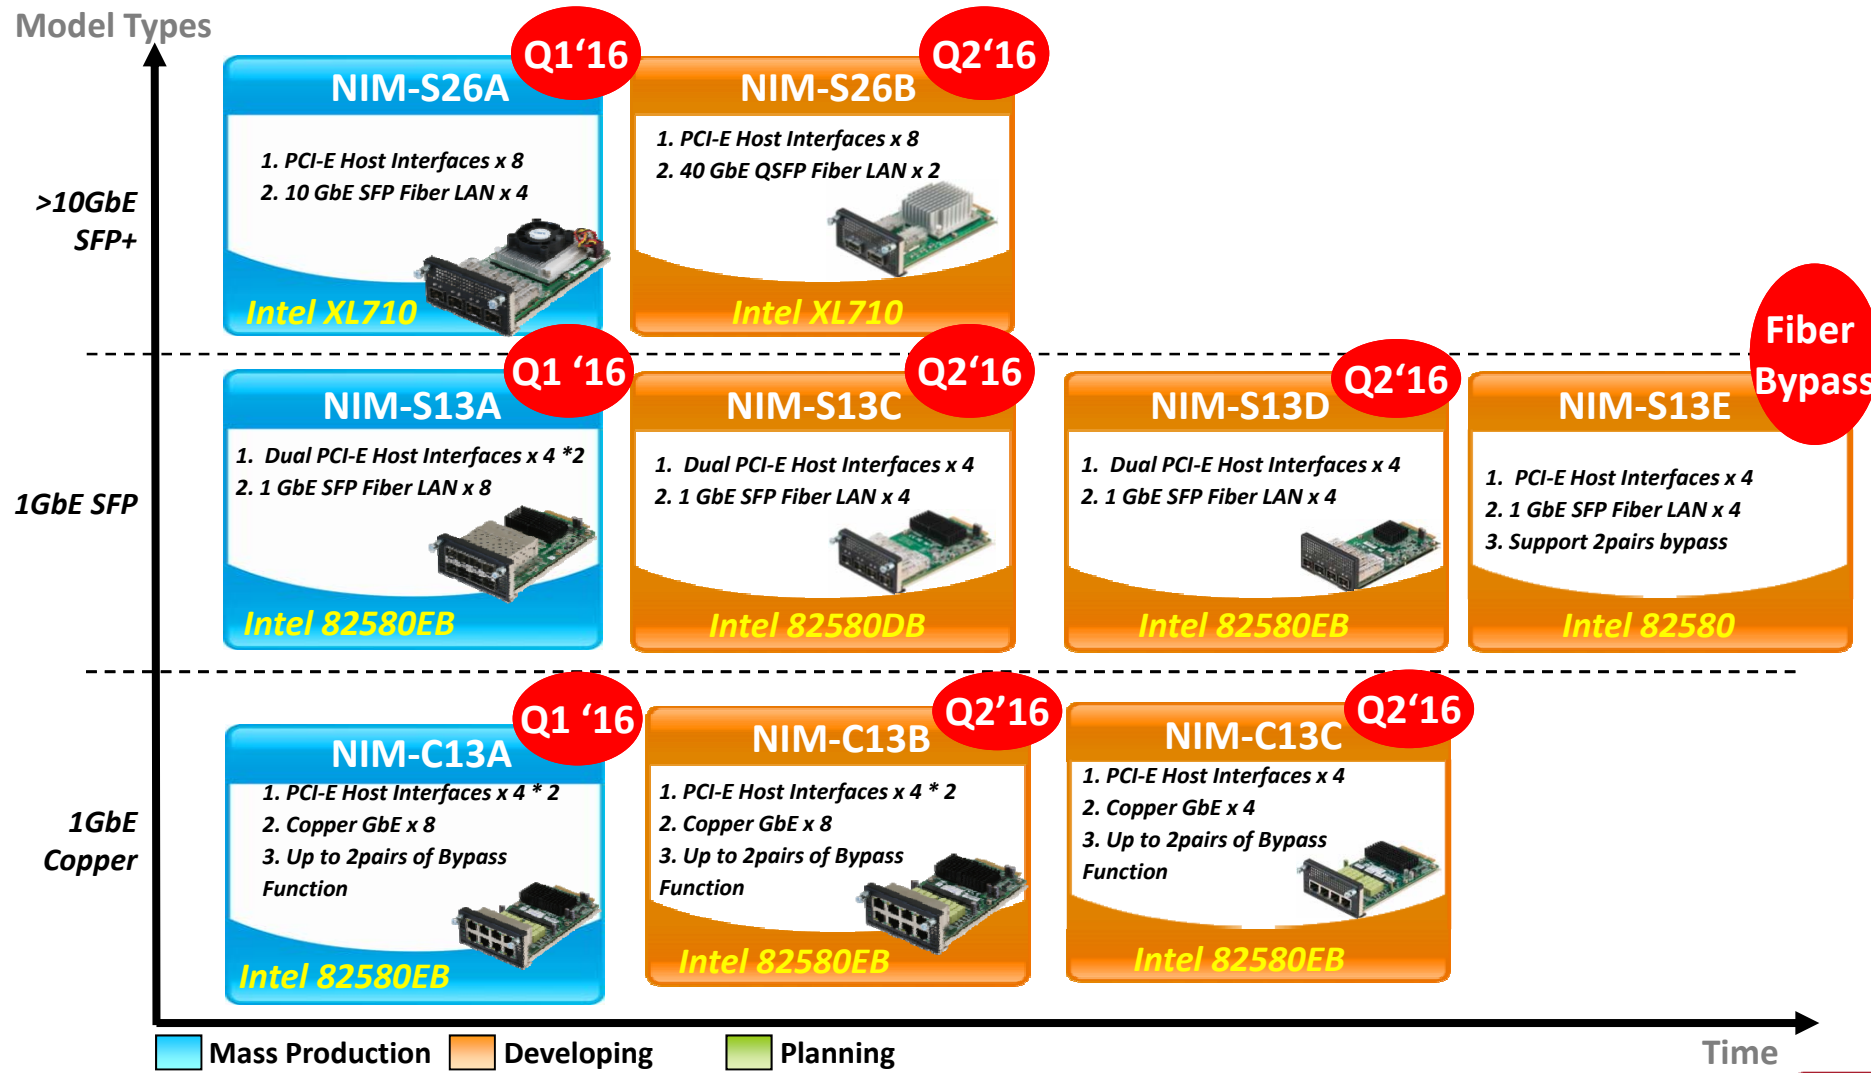

FWS-7820 Highlights

RJ-45 Console x 1

Onboard 6 GbE

NIM Slot x 3 (Optional)

LCM with keypad

USB 3.0 x 2

SW Programmable Button

6th Core I / Xeon CPU

Optional Redundant PSU

DDR4 x 4

TPM, QAT

Up to 5 NIM slot

Up to 40 ports

NIM Slot x 4 (Optional)

NIM Slot x 5 (Optional)

Network Interface Modules

For FWS-8500/7520/7820

Model Types

Fiber Bypass

PER-T428 QAT Adapter Card

Developing

Intel Coletto Creek
DH8925/50

Operating Temp.
0 ~ 60 Degree C

PCIe x16
Interface

17/20 W TDP

PER-T414/416 PoE Module

Developing

Intel 82580 Ethernet
Controller

8 Ports POE+
IEEE802.3at

Input 12V

Why FWS-7520/7820

- Scalable network ports and highly interoperable platforms
- Carrier Class Network Intelligent Systems
- Performance Optimized
- Fast and easy for deployment of your solutions
- Commercial off-the-shelf