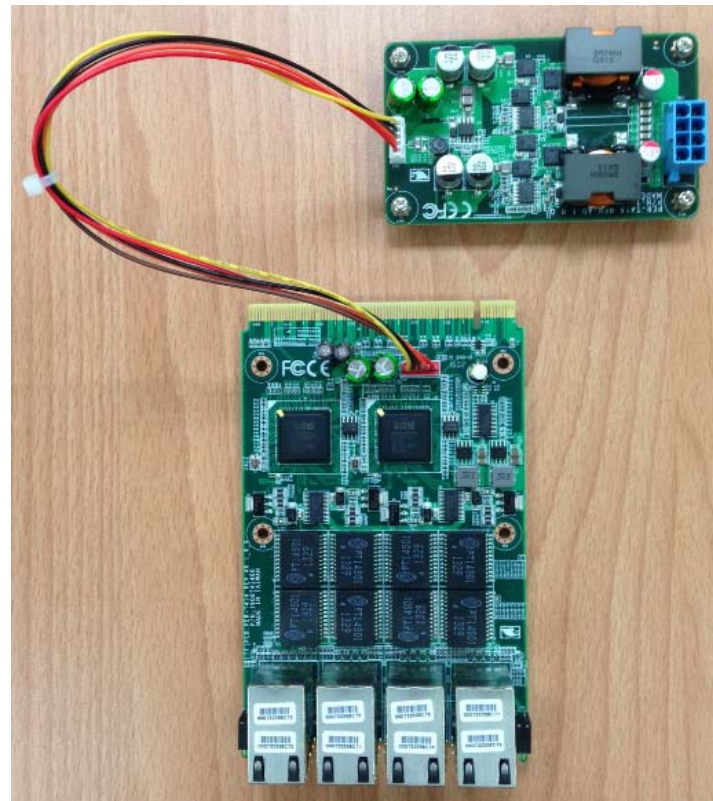

For FWS-8500/7520/7820

Model Types

Fiber Bypass

PER-T428 QAT Adapter Card

Developing

Intel Coletto Creek
DH8925/50

Operating Temp.
0 ~ 60 Degree C

PCIe x16
Interface

17/20 W TDP

PER-T414/416 PoE Module

Developing

Intel 82580 Ethernet
Controller

8 Ports POE+
IEEE802.3at

Input 12V

Why FWS-7520/7820

- Scalable network ports and highly interoperable platforms
- Carrier Class Network Intelligent Systems
- Performance Optimized
- Fast and easy for deployment of your solutions
- Commercial off-the-shelf