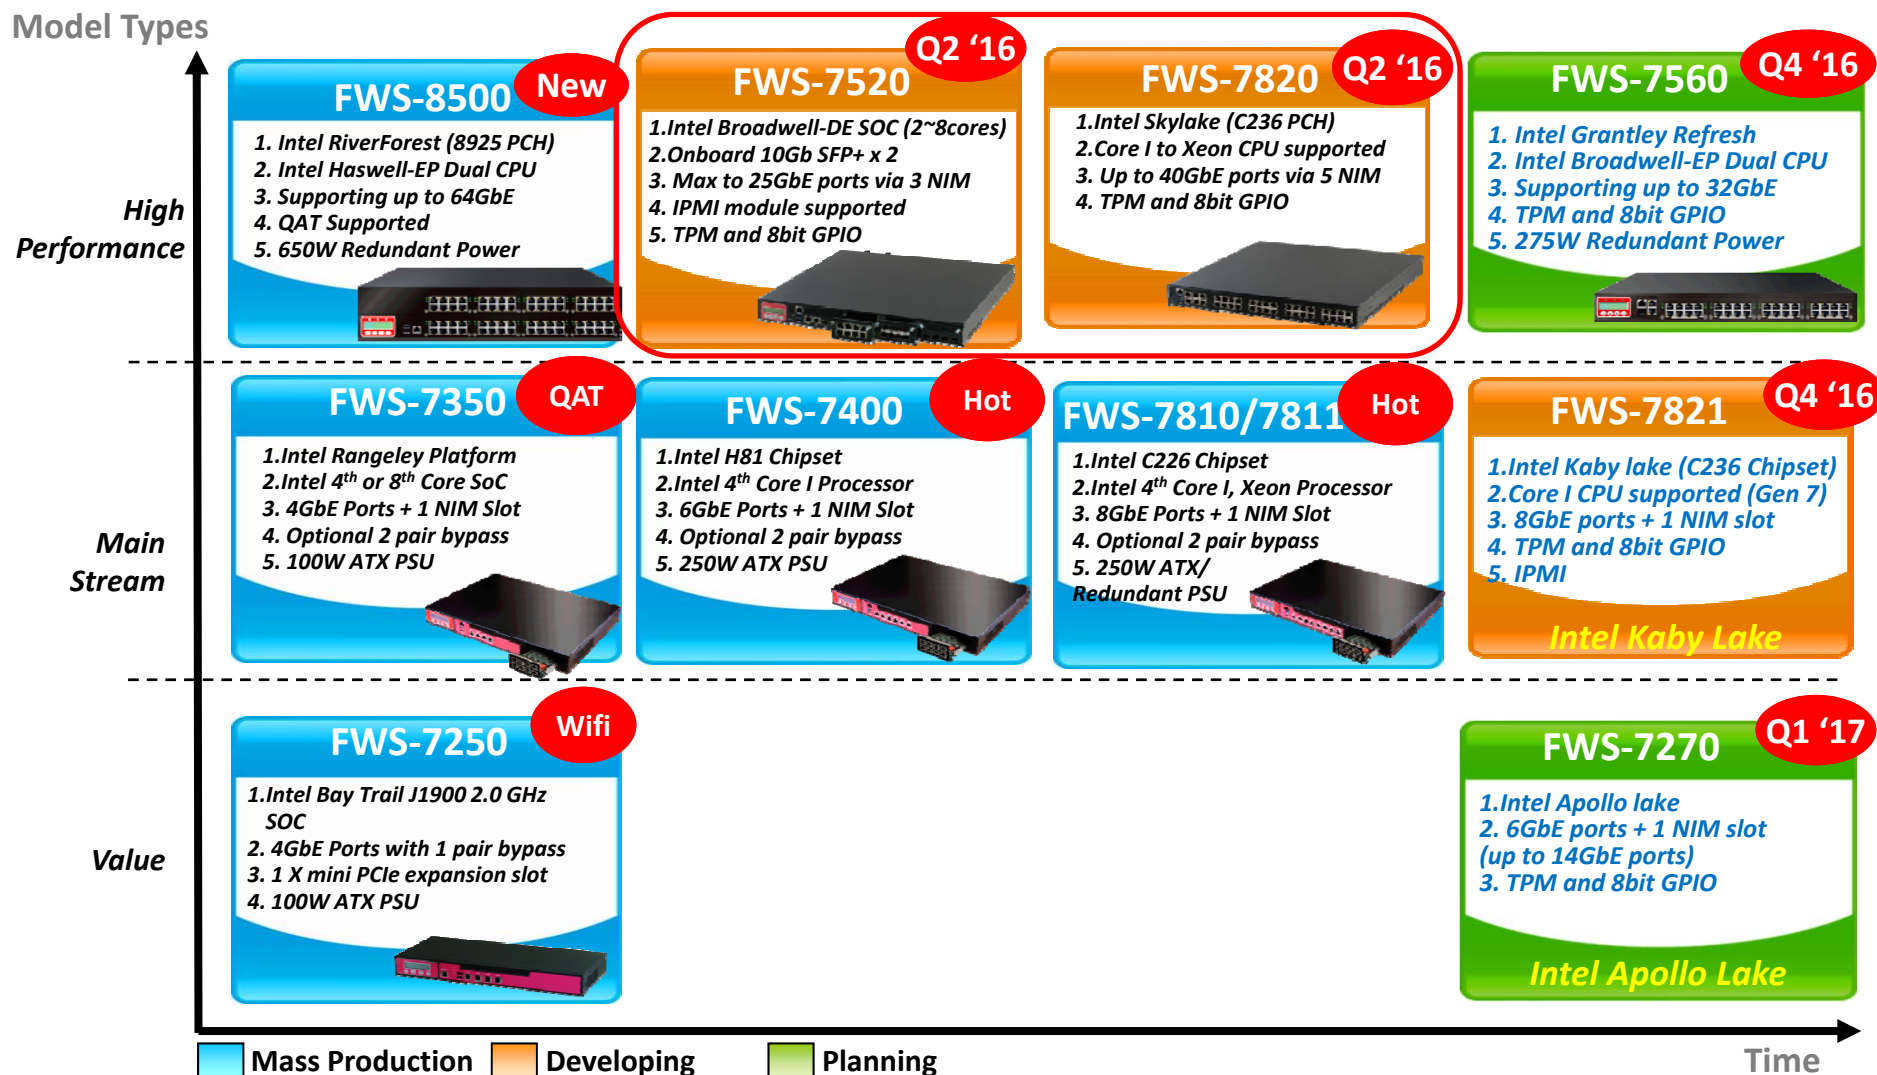

AAEON 1U Network Appliance Updates

Marlo Banganga
Senior Business Development Manager

Intel Network Builder Ecosystem

AAEON[®]
an ASUS[®] assoc. co.

AAEON[®]
an ASUS[®] assoc. co.

**Redefine Networking
through Innovation**

- > **Leading Networking Technology**
- > **Module NIC and High Port Density**
- > **Your Reliable SDN, NFV Hardware Solutions**
- > **Cutting Edge Processors**

Rackmount Network Appliance

Applications

Network Security:

- SDN, NFV, ONP
- VOIP
- Load Balancing
- IMS/UC Convergence
- Management for Video and IoT

Machine Vision

IoT Network Environment:

- Network Domain Security (NDS)
- Home eNodeB (HeNB)
- Evolved Packet Data Gateway (ePDG)
- Data Analytics and Storage
- SmallCell Gateway

FWS-7520 Highlights

RJ-45 Console x 1
 LCM with keypad
 USB 3.0 x 2 And SW Programmable Button
 Onboard 10Gb SFP+ x 2
 NIM Slot x 3 (Optional)

Hot swappable Redundant PSU module

- 5th Gen Xeon D CPU
- DDR4 x 4
- Up to 3 NIM slot
- TPM
- Onboard 10Gb x 2
- IPMI