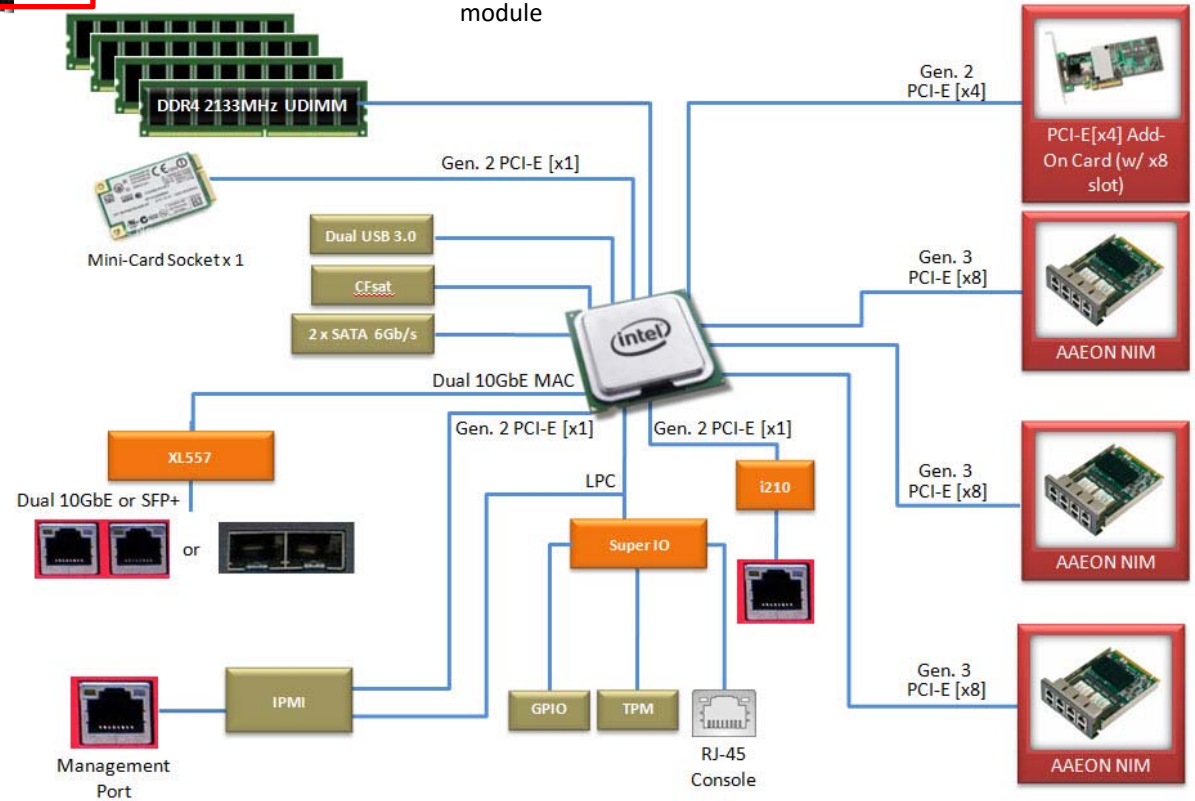

- SDN, NFV, ONP
- VOIP
- Load Balancing
- IMS/UC Convergence
- Management for Video and IoT

Machine Vision

IoT Network Environment:

- Network Domain Security (NDS)
- Home eNodeB (HeNB)
- Evolved Packet Data Gateway (ePDG)
- Data Analytics and Storage
- SmallCell Gateway

FWS-7520 Highlights

RJ-45 Console x 1
 LCM with keypad
 USB 3.0 x 2 And SW Programmable Button
 Onboard 10Gb SFP+ x 2
 NIM Slot x 3 (Optional)

Hot swappable Redundant PSU module

- 5th Gen Xeon D CPU
- DDR4 x 4
- Up to 3 NIM slot
- TPM
- Onboard 10Gb x 2
- IPMI

FWS-7820 Highlights

RJ-45 Console x 1

Onboard 6 GbE

NIM Slot x 3 (Optional)

LCM with keypad

USB 3.0 x 2

SW Programmable Button

6th Core I / Xeon CPU