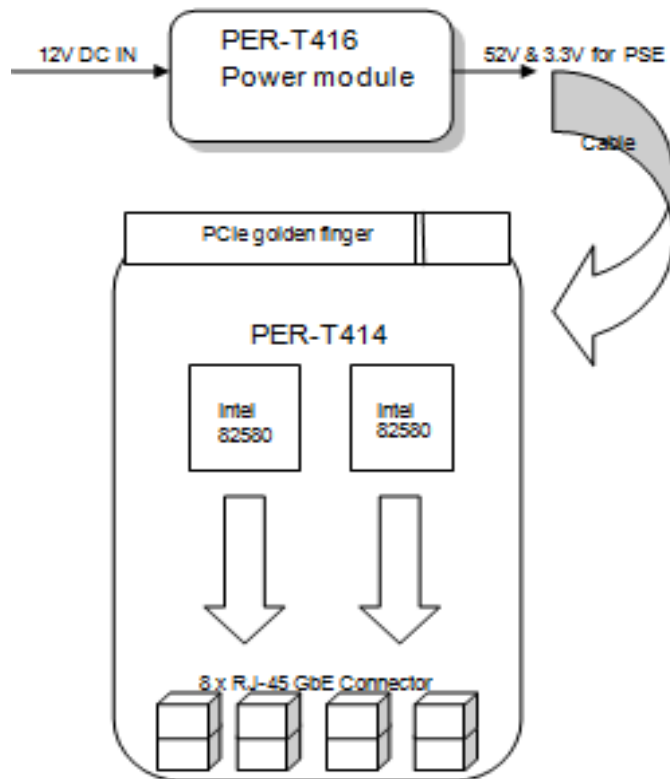

FWS-7520 Highlights

RJ-45 Console x 1
 LCM with keypad
 USB 3.0 x 2 And SW Programmable Button
 Onboard 10Gb SFP+ x 2
 NIM Slot x 3 (Optional)

Hot swappable Redundant PSU module

- 5th Gen Xeon D CPU
- DDR4 x 4
- Up to 3 NIM slot
- TPM
- Onboard 10Gb x 2
- IPMI

Optional Redundant PSU

DDR4 x 4

TPM, QAT

Up to 5 NIM slot

Up to 40 ports

NIM Slot x 4 (Optional)

NIM Slot x 5 (Optional)

Network Interface Modules

For FWS-8500/7520/7820

Model Types

Fiber Bypass

PER-T428 QAT Adapter Card

Developing

Intel Coletto Creek
DH8925/50

Operating Temp.
0 ~ 60 Degree C

PCIe x16
Interface

17/20 W TDP

PER-T414/416 PoE Module

Developing

Intel 82580 Ethernet
Controller

8 Ports POE+
IEEE802.3at

Input 12V

Why FWS-7520/7820

- Scalable network ports and highly interoperable platforms
- Carrier Class Network Intelligent Systems
- Performance Optimized
- Fast and easy for deployment of your solutions
- Commercial off-the-shelf