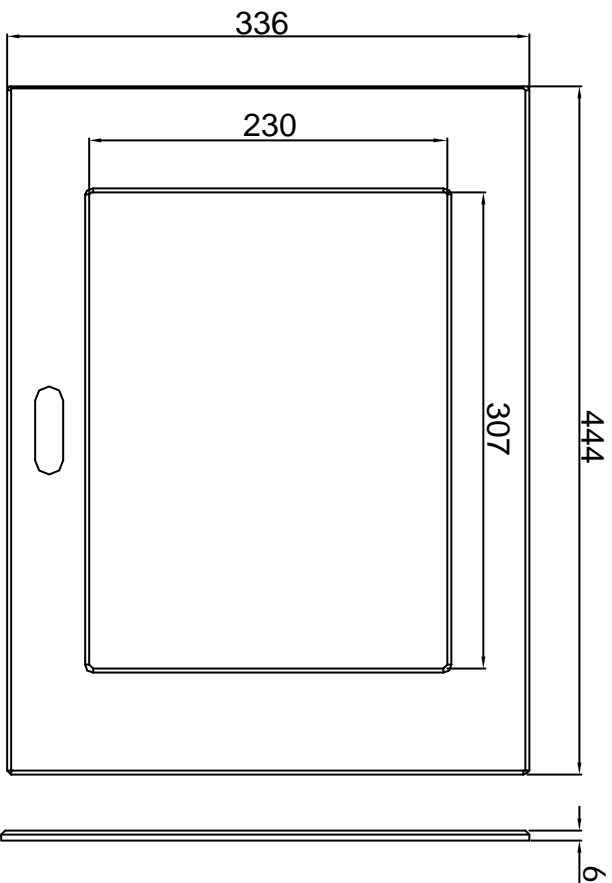

AMB-2053-E

Unit:mm

Front Bezel Size

Chassis Cutout Size:405*299mm
LCD Cutout Size:307*230mm