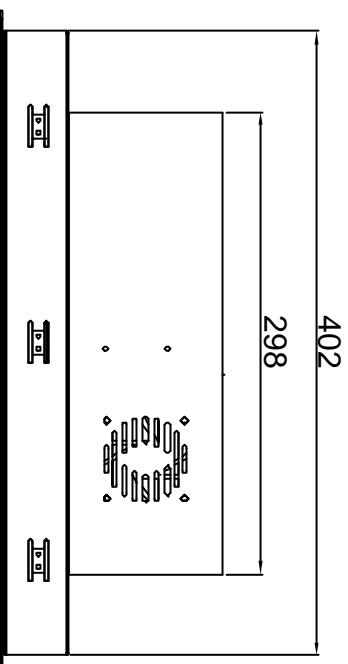

AMB-2053-E

Unit:mm

Front Bezel Size

Chassis Cutout Size:405*299mm
LCD Cutout Size:307*230mm