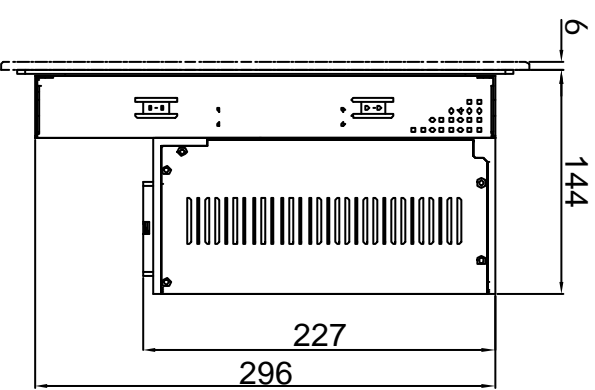

AMB-2053-E

Unit:mm

Front Bezel Size

Chassis Cutout Size:405*299mm
LCD Cutout Size:307*230mm