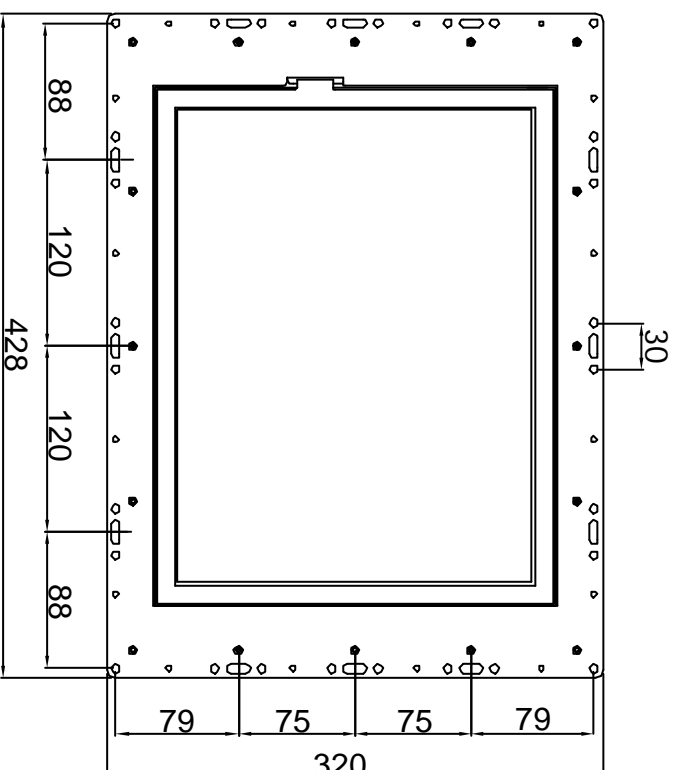

AMB-2053-E

Unit:mm

Front Bezel Size

Chassis Cutout Size:405*299mm
LCD Cutout Size:307*230mm