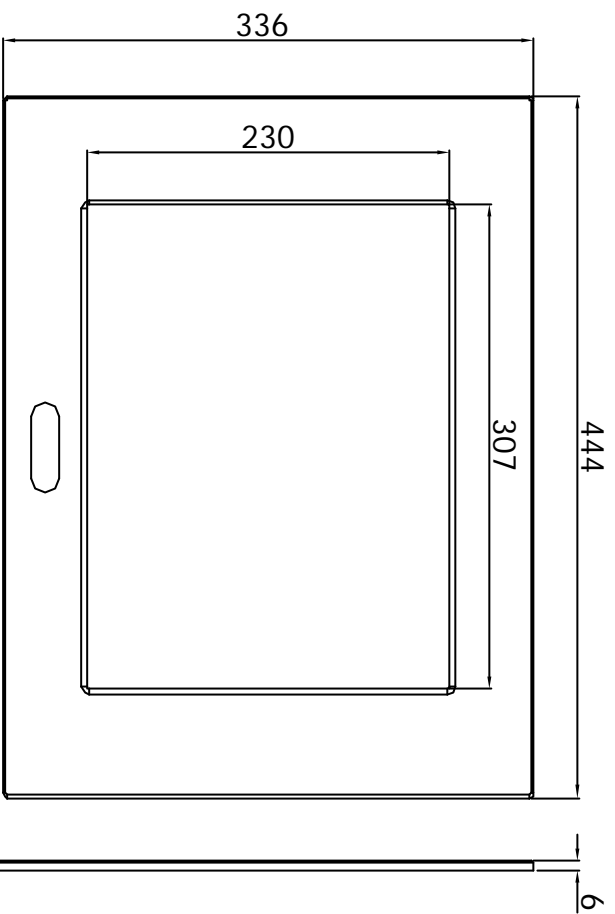

AMB-2051-E

Unit:mm

Front Bezel Size

Chassis Cutout Size:405*299mm
LCD Cutout Size:307*230mm