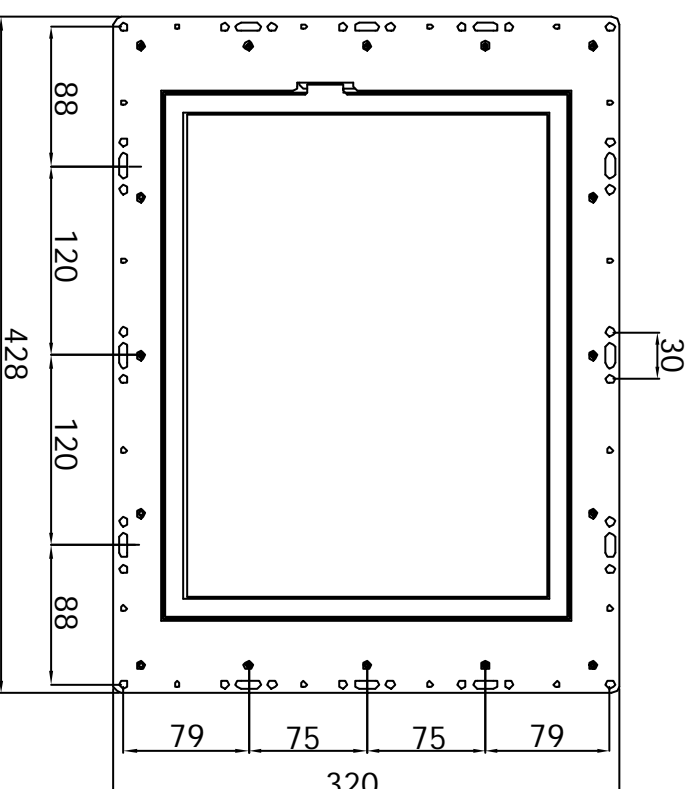

AMB-2051-E

Unit:mm

Front Bezel Size

Chassis Cutout Size:405*299mm
LCD Cutout Size:307*230mm