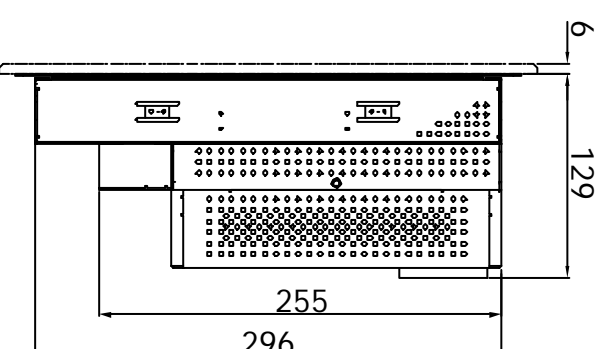

AMB-2051-E

Unit:mm

Front Bezel Size

Chassis Cutout Size:405*299mm
LCD Cutout Size:307*230mm