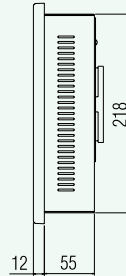

Dimension

Unit : mm

Mounting Hole Size

PMI-3000