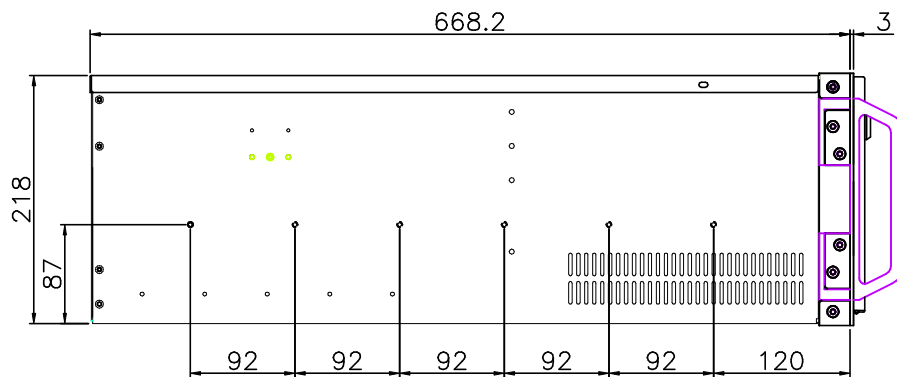

ARC-6520

DIMENSION

UNIT : MM

Front Panel

Front Cover