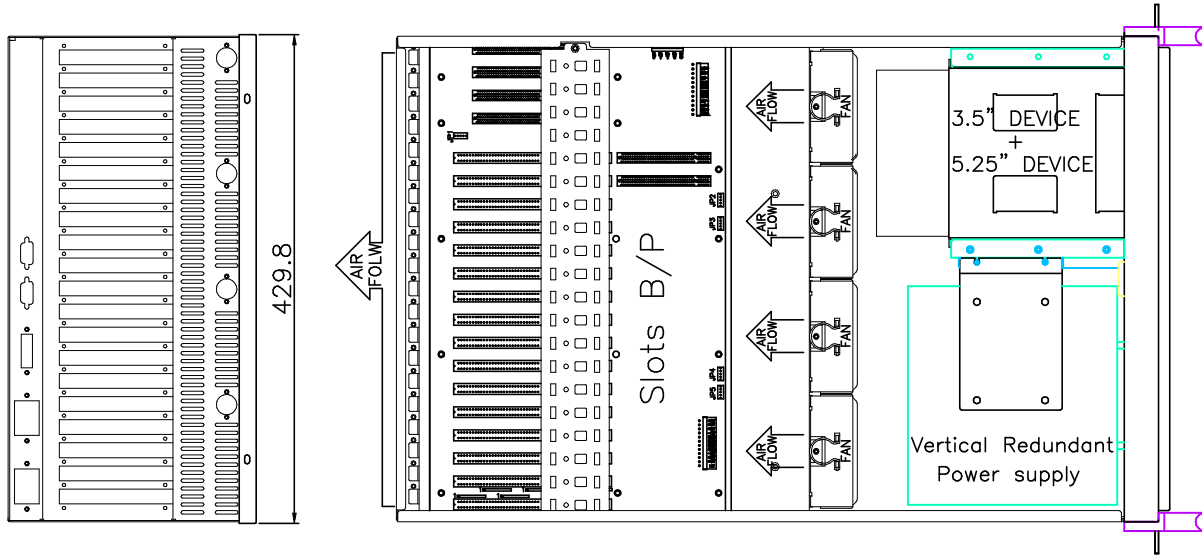

ARC-6520

DIMENSION

UNIT : MM

Front Panel

Front Cover