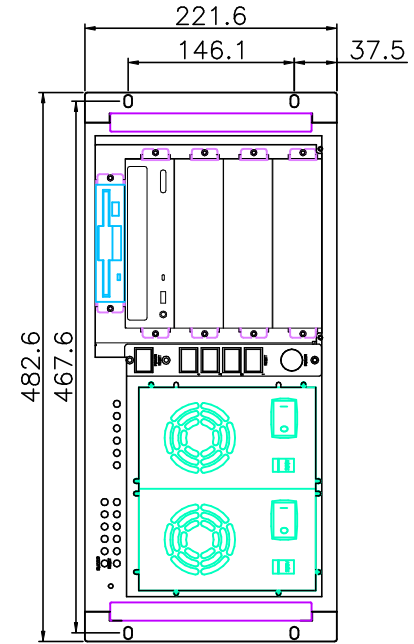

ARC-6520

DIMENSION

UNIT : MM

Front Panel

Front Cover