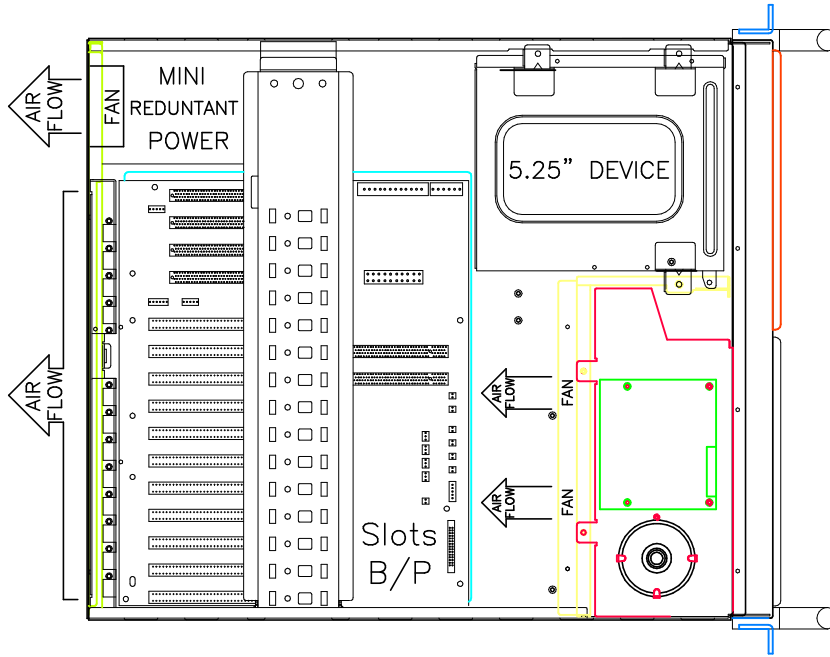

ARC-6414 DIMENSION

UNIT : MM

Front Panel

Front Cover