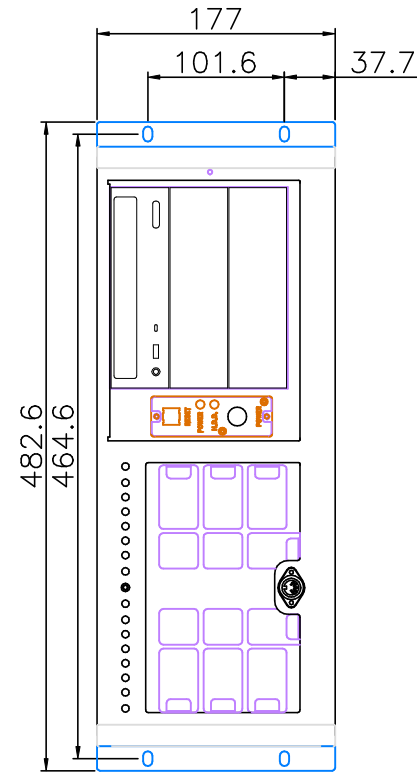

ARC-6414 DIMENSION

UNIT : MM

Front Panel

Front Cover