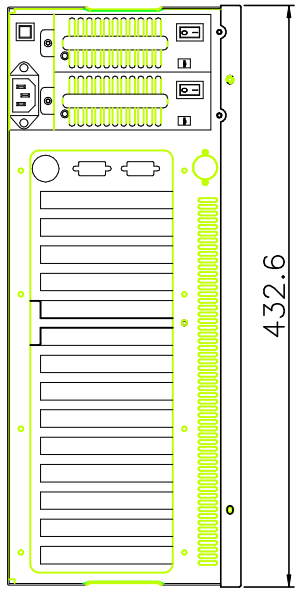

ARC-6414 DIMENSION

UNIT : MM

Front Panel

Front Cover