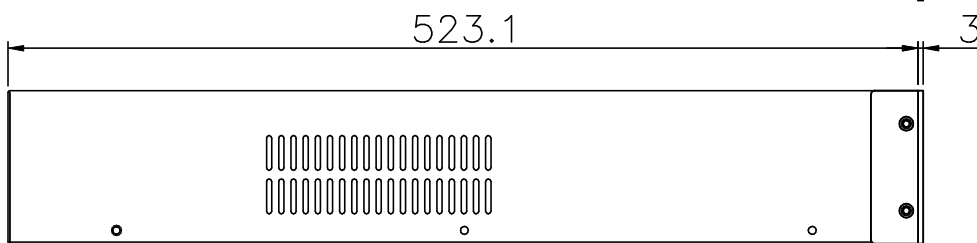

ARC-6205  
DIMENSION

UNIT : MM

Front Panel

Front Cover