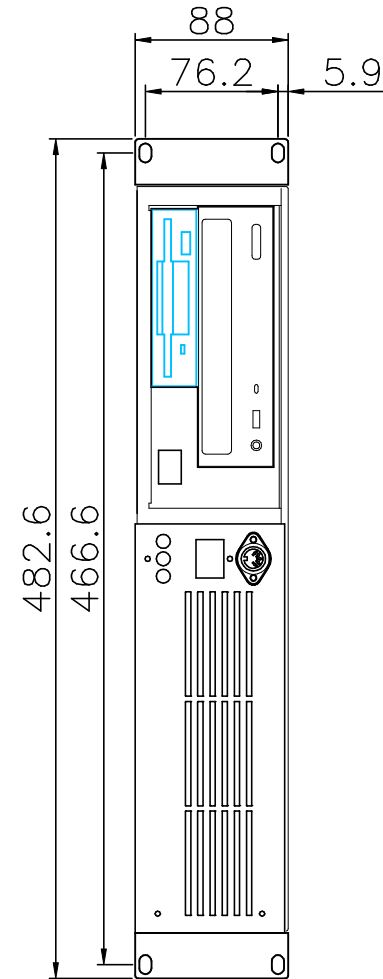

ARC-6205  
DIMENSION

UNIT : MM

Front Panel

Front Cover