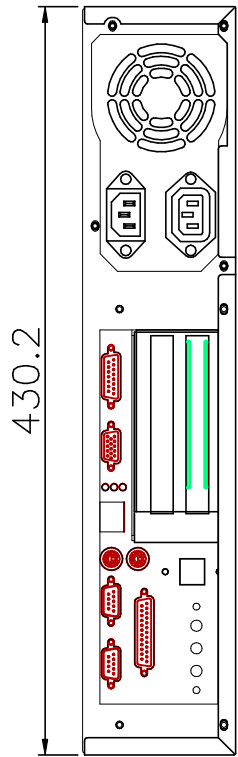

ARC-6205  
DIMENSION

UNIT : MM

Front Panel

Front Cover