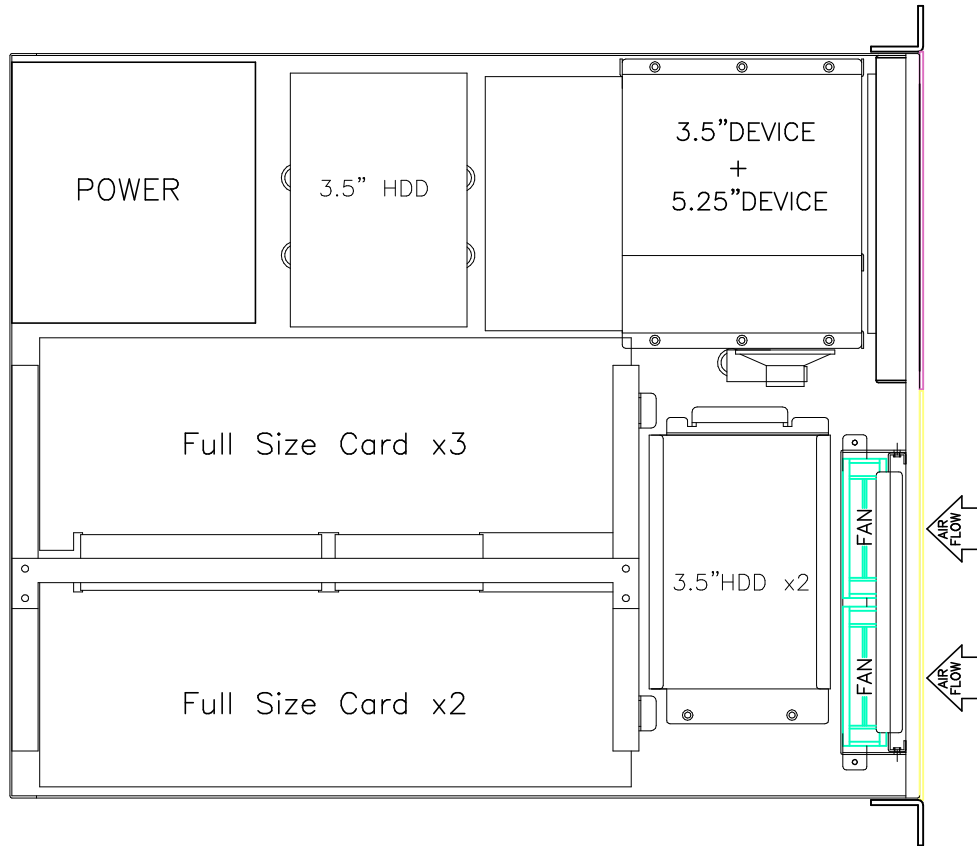

ARC-6205  
DIMENSION

UNIT : MM

Front Panel

Front Cover