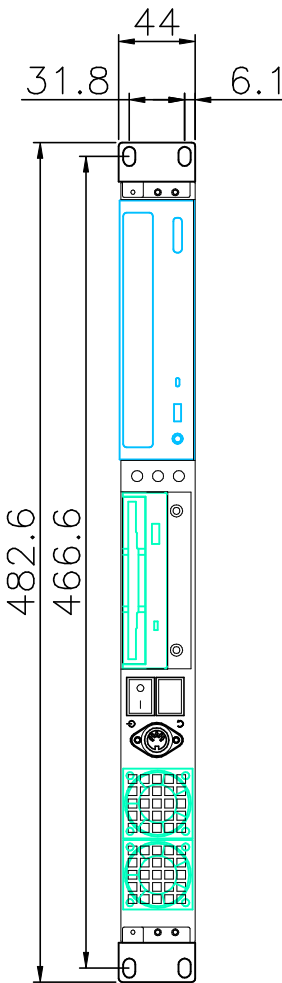

ARC-6102B-G

DIMENSION

UNIT : MM

Front Panel

Front Cover