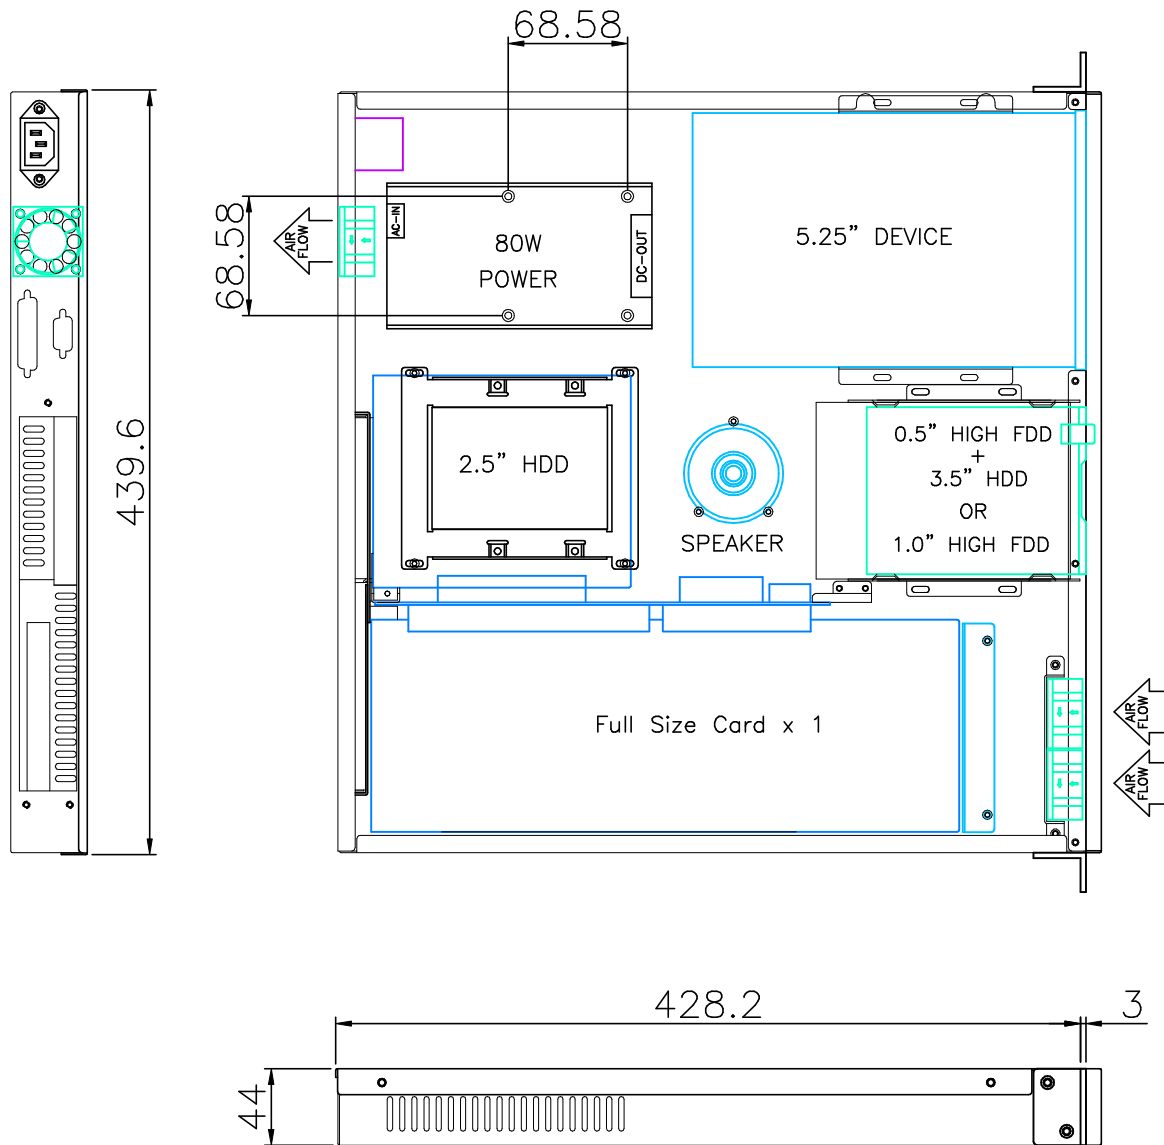

ARC-6102B-G

DIMENSION

UNIT : MM

Front Panel

Front Cover