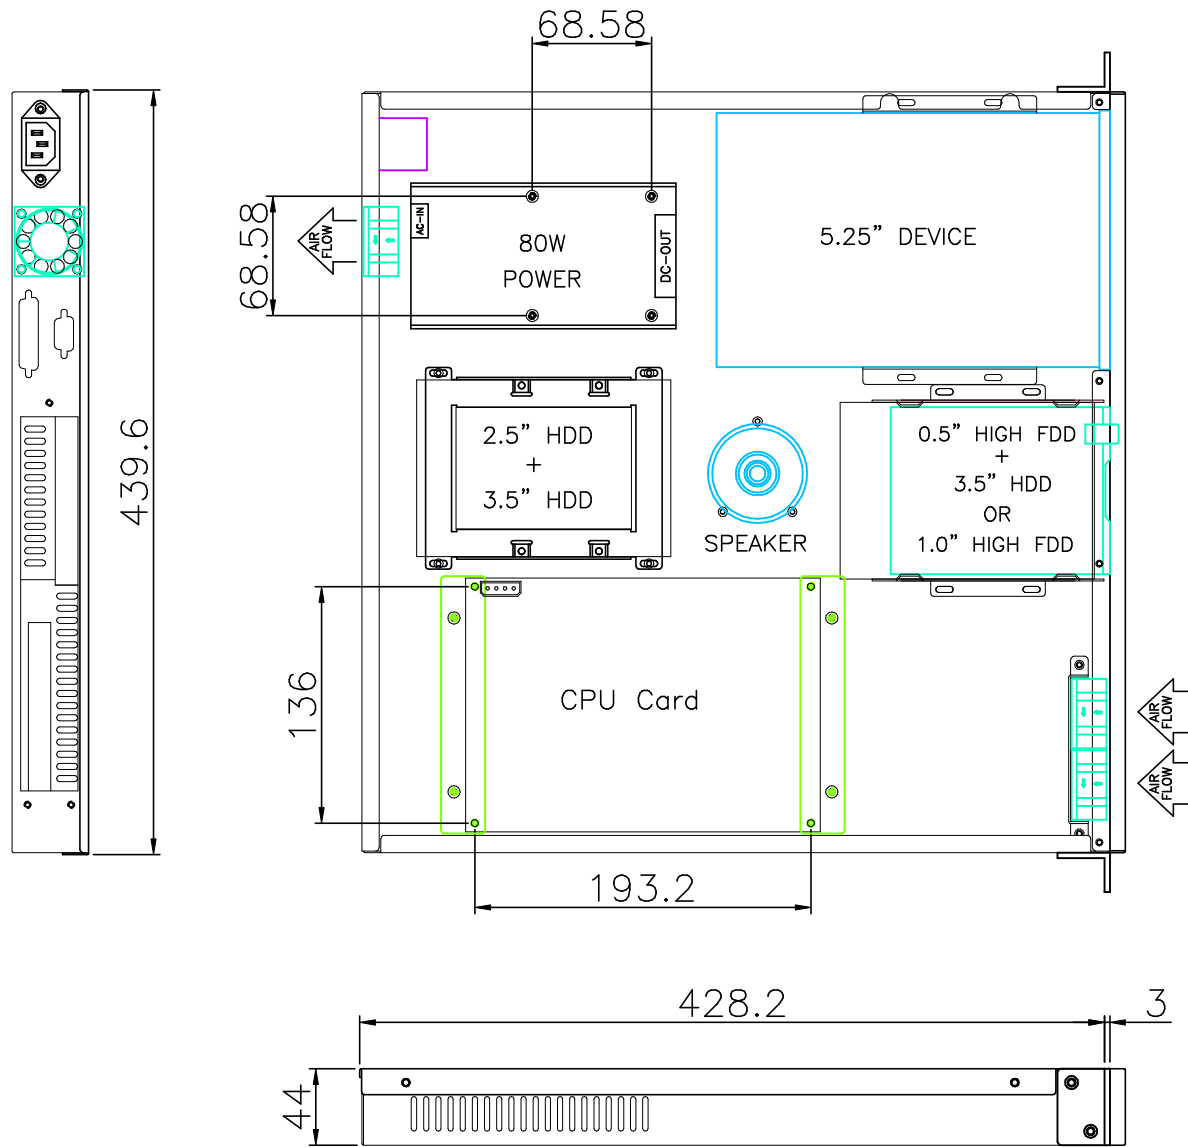

# ARC-6100B-G

Front Panel

Front Cover