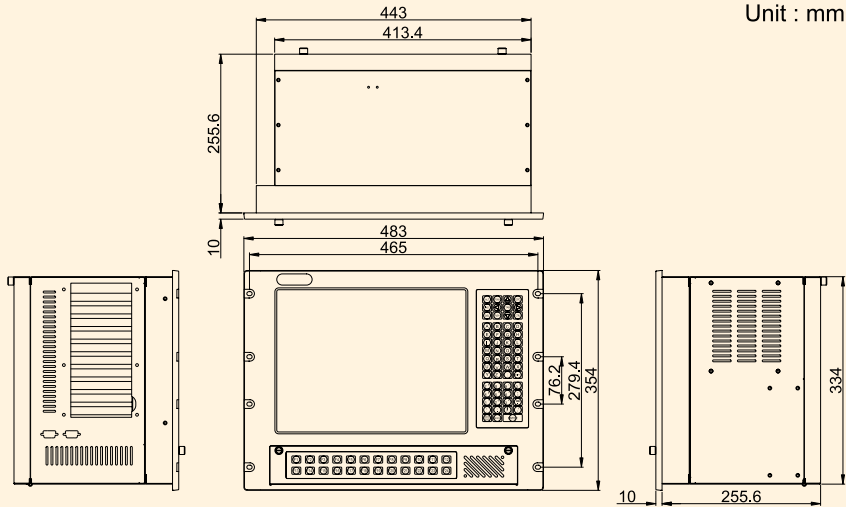

Dimension

Cutout Size: 446x 337 mm

AMB-655HT