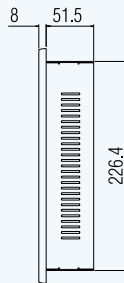

# Dimension

Unit : mm

MOUNTING HOLE SIZE

AMB-223 HT