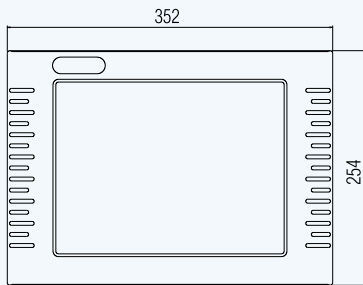

# Dimension

Unit : mm

MOUNTING HOLE SIZE

AMB-223 HT