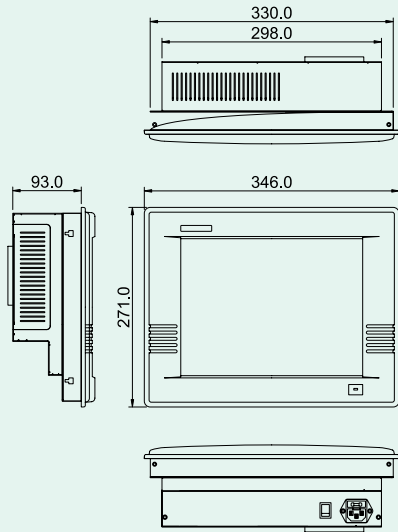

**AMB-2020HT**

UNIT: mm

Cutout Size: 333 x 258 mm