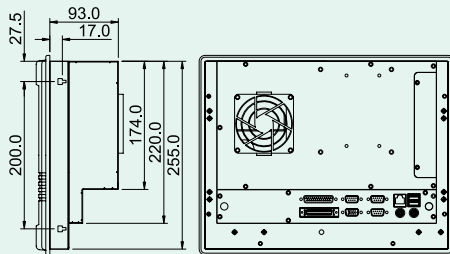

**AMB-2020HT**

UNIT: mm

Cutout Size: 333 x 258 mm