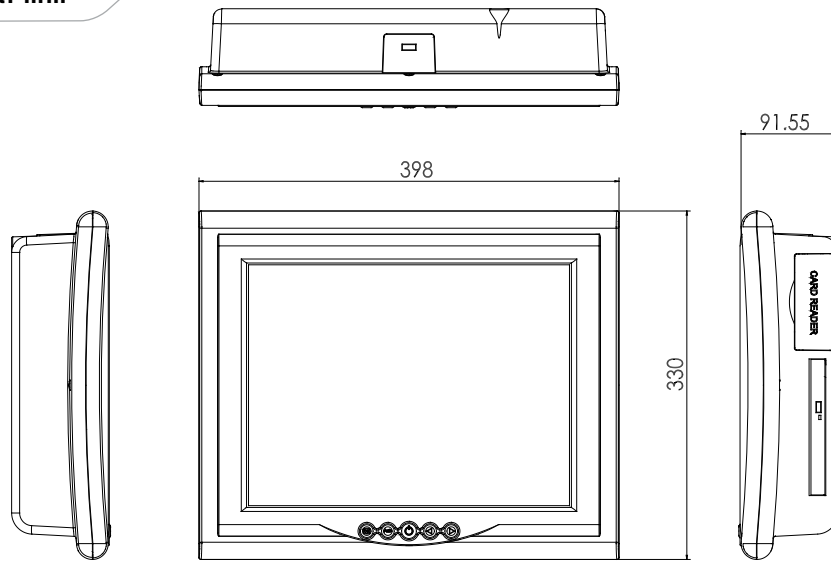

ONYX-2215 (ONYX-215)

Medical Display Terminal, 15" 400 nits LCD with Smart Interface

On Screen
Display Control
Pad

Features

- 15" True Color High Contrast 400 nits Medical LCD
- Integrated Smart Card Reader Security
- Telemedicine Solution
- 802.11g Wireless Antenna (Optional)
- Integrated Auto-insertion DVD Solution
- Bluetooth (Optional)
- World Wide Medical Safety and EMC Certified

Specifications

System	
OS Support	MS DOS, Windows® 2000, Windows® XP
Storage Disk Drive	Slim DVD/CD x 1, 8-in-1 Card Reader x 1, Smart Card Reader x 1
Display	
Size	15"
Resolution	1024 x 768
Max. Colors	16.7M
Luminance	400 nits
Contrast Ratio	500:1
Viewing Angle	140° (H)/ 125° (V)
Back Light MTBF (Hours)	50,000
Touch Screen	Resistive / 2048 x 2048 (optional)
I/O	
Audio	Line-in
USB	External x 3, internal x 2 and Type B for PC x 1
Signal	VGA x 1, DVI x 1
Video	AV in x 1/ S-video in x 1 (optional)
Speaker	Speaker x 2
Mechanical and Environmental	
Power Requirement	DC Model: 12 V DC
Operating Temperature	32°F ~ 104°F (0°C ~ 40°C)
Storage Temperature	-4°F ~ 140°F (-20°C ~ 60°C)
Storage Humidity	10% ~ 95% @35°C, non-condensing
Mounting	VESA 75
Gross Weight	14.08 lb (6.4 kg)
Net Weight	10.56 lb (4.8 kg)
EMC	CE/FCC Class B, UL 60601-1, EN 60601-1

Smart Card Reader

WLAN (Optional)

8-in-1 Card Reader

Auto Insertion DVD or Slim CD

Dimension Unit: mm

Ordering Information

- **TF-ONYX-215HT-A1**
Smart Medical Display, 15", 400 nits TFT, 1P, DC, Card Reader, Smart card Reader
- **TF-ONYX-215HTT-A1**
TF-ONYX-215HT-A1 w/Resistive TouchScreen