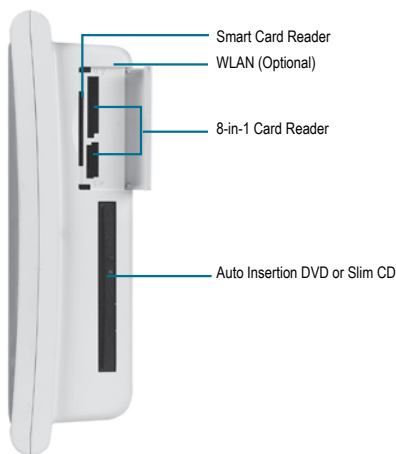

ONYX-2215 (ONYX-215)

Medical Display Terminal, 15" 400 nits LCD with Smart Interface

On Screen
Display Control
Pad

Features

- 15" True Color High Contrast 400 nits Medical LCD
- Integrated Smart Card Reader Security
- Telemedicine Solution
- 802.11g Wireless Antenna (Optional)
- Integrated Auto-insertion DVD Solution
- Bluetooth (Optional)
- World Wide Medical Safety and EMC Certified

Specifications

System	
OS Support	MS DOS, Windows® 2000, Windows® XP
Storage Disk Drive	Slim DVD/CD x 1, 8-in-1 Card Reader x 1, Smart Card Reader x 1
Display	
Size	15"
Resolution	1024 x 768
Max. Colors	16.7M
Luminance	400 nits
Contrast Ratio	500:1
Viewing Angle	140° (H)/ 125° (V)
Back Light MTBF (Hours)	50,000
Touch Screen	Resistive / 2048 x 2048 (optional)
I/O	
Audio	Line-in
USB	External x 3, internal x 2 and Type B for PC x 1
Signal	VGA x 1, DVI x 1
Video	AV in x 1/ S-video in x 1 (optional)
Speaker	Speaker x 2
Mechanical and Environmental	
Power Requirement	DC Model: 12 V DC
Operating Temperature	32°F ~ 104°F (0°C ~ 40°C)
Storage Temperature	-4°F ~ 140°F (-20°C ~ 60°C)
Storage Humidity	10% ~ 95% @35°C, non-condensing
Mounting	VESA 75
Gross Weight	14.08 lb (6.4 kg)
Net Weight	10.56 lb (4.8 kg)
EMC	CE/FCC Class B, UL 60601-1, EN 60601-1

Smart Card Reader

WLAN (Optional)

8-in-1 Card Reader

Auto Insertion DVD or Slim CD

Dimension Unit: mm

Ordering Information

- **TF-ONYX-215HT-A1**
Smart Medical Display, 15", 400 nits TFT, 1P, DC, Card Reader, Smart card Reader
- **TF-ONYX-215HTT-A1**
TF-ONYX-215HT-A1 w/Resistive TouchScreen