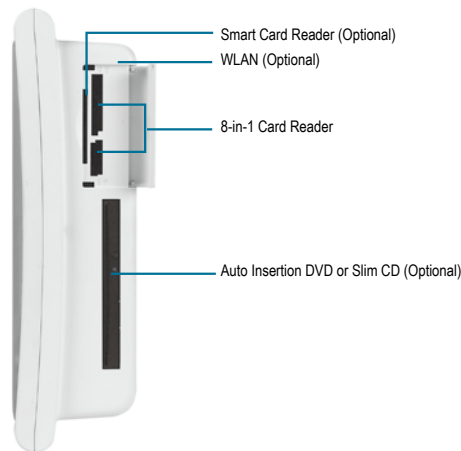

ONYX-190

Fanless Medical Station, 19" LCD with Pentium® M Processor

01

ONYX Series - Medical Station Solutions - Fanless Medical Stations

Features

- 19" Fanless Medical Station
- Integrated Smart Card Reader Security (Optional)
- Surgery and Endoscopy Solution
- Mini PCI Capture Card Supports Non-DICOM To DICOM CAM (Optional)
- High Performance & Low Power System Solution
- 802.11g Wireless Antenna (Optional)

Specifications

Main Specifications	
Processor	Intel® Pentium® M 1.1GHz processor
Memory	184-pin DDR SDRAM DIMM x 1, Max. 1GB (DDR-266/333)
OS Support	MS DOS, Windows® 2000, Windows® XP
Expansion Interface	PCI x 1, Mini PCI x 1
Storage Disk Drive	Slim DVD/CD x 1 (optional), 2.5" SATA Hard Disk Drive x 1 (optional), 8-in-1 Card Reader x 1, Smart Card Reader x 1 (optional)
Display	
Size	19"
Resolution	1280 x 1024
Max. Colors	16.7M
Luminance	300 nits
Viewing Angle	145°(H)/ 130°(V)
Contrast Ratio	550 : 1
Back Light MTBF (Hours)	50,000
Touch Screen	Resistive / 2048 x 2048
I/O	
Audio	MIC-in, Line-in, Line-out
USB	External x 5 and internal x 2
Serial port	3 ports: RS-232 x 2, RS-232/422/485 x 1
Parallel port	Printer port x 1
Keyboard & Mouse	PS/2 Keyboard x 1, PS/2 Mouse x 1
Video	S-video out x 1 / S-video in x 1 (optional)
Speaker	Speaker x 2 (2W)
Mechanical and Environmental	
Power Requirement	24V DC
Operating Temperature	32°F ~ 104°F (0°C ~ 40°C)
Storage Temperature	-4°F ~ 140°F (-20°C ~ 60°C)
Storage Humidity	10% ~ 95% @35°C, non-condensing
Mounting	VESA 75/100
Gross Weight	22.22 lb (10.1 kg)
Net Weight	18.92 lb (8.6 kg)
EMC	CE/FCC Class B, UL 60601-1, EN 60601-1

Dimension Unit: mm

Ordering Information

- **TF-ONYX-190DT-A1-1010**
Medical Station, ULV Pentium® M 1.1GHz, 19" 300 nits TFT, 1P, AC, Card Reader, 1 Mini PCI
- **TF-ONYX-190DTT-A1-1010**
TF-ONYX-190DT-A1 with TouchScreen