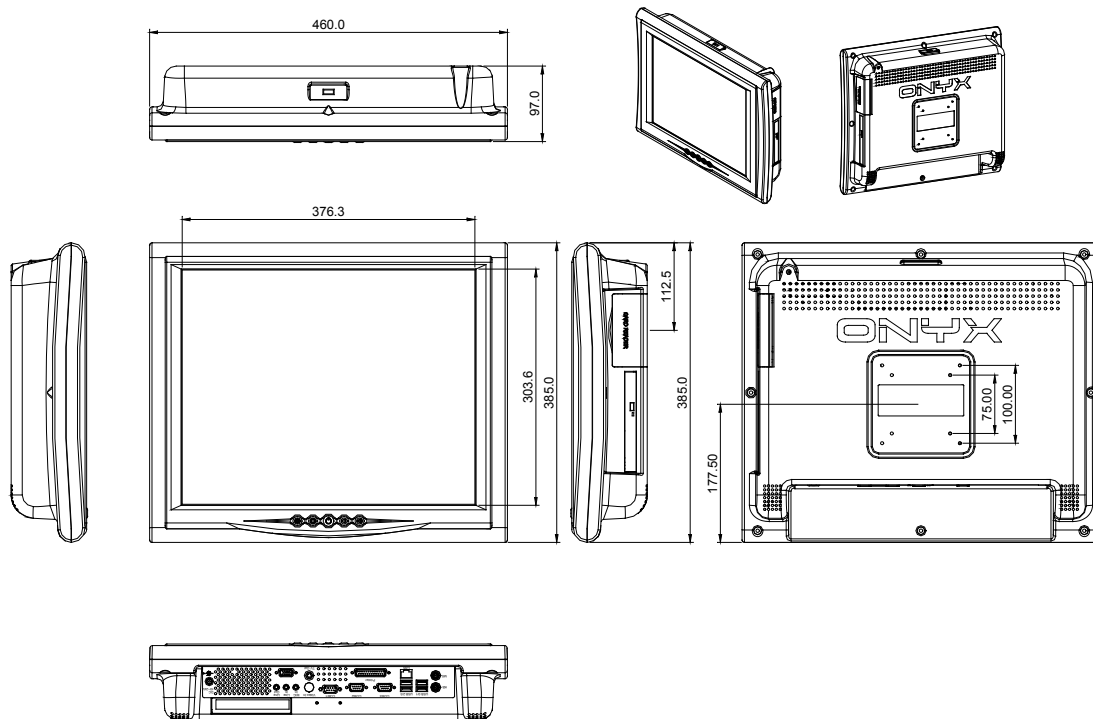

ONYX-190

Fanless Medical Station, 19" LCD with Pentium® M Processor

01

ONYX Series - Medical Station Solutions - Fanless Medical Stations

Features

- 19" Fanless Medical Station
- Integrated Smart Card Reader Security (Optional)
- Surgery and Endoscopy Solution
- Mini PCI Capture Card Supports Non-DICOM To DICOM CAM (Optional)
- High Performance & Low Power System Solution
- 802.11g Wireless Antenna (Optional)

Specifications

Main Specifications	
Processor	Intel® Pentium® M 1.1GHz processor
Memory	184-pin DDR SDRAM DIMM x 1, Max. 1GB (DDR-266/333)
OS Support	MS DOS, Windows® 2000, Windows® XP
Expansion Interface	PCI x 1, Mini PCI x 1
Storage Disk Drive	Slim DVD/CD x 1 (optional), 2.5" SATA Hard Disk Drive x 1 (optional), 8-in-1 Card Reader x 1, Smart Card Reader x 1 (optional)
Display	
Size	19"
Resolution	1280 x 1024
Max. Colors	16.7M
Luminance	300 nits
Viewing Angle	145°(H)/ 130°(V)
Contrast Ratio	550 : 1
Back Light MTBF (Hours)	50,000
Touch Screen	Resistive / 2048 x 2048
I/O	
Audio	MIC-in, Line-in, Line-out
USB	External x 5 and internal x 2
Serial port	3 ports: RS-232 x 2, RS-232/422/485 x 1
Parallel port	Printer port x 1
Keyboard & Mouse	PS/2 Keyboard x 1, PS/2 Mouse x 1
Video	S-video out x 1 / S-video in x 1 (optional)
Speaker	Speaker x 2 (2W)
Mechanical and Environmental	
Power Requirement	24V DC
Operating Temperature	32°F ~ 104°F (0°C ~ 40°C)
Storage Temperature	-4°F ~ 140°F (-20°C ~ 60°C)
Storage Humidity	10% ~ 95% @35°C, non-condensing
Mounting	VESA 75/100
Gross Weight	22.22 lb (10.1 kg)
Net Weight	18.92 lb (8.6 kg)
EMC	CE/FCC Class B, UL 60601-1, EN 60601-1

Dimension Unit: mm

Ordering Information

- **TF-ONYX-190DT-A1-1010**
Medical Station, ULV Pentium® M 1.1GHz, 19" 300 nits TFT, 1P, AC, Card Reader, 1 Mini PCI
- **TF-ONYX-190DTT-A1-1010**
TF-ONYX-190DT-A1 with TouchScreen