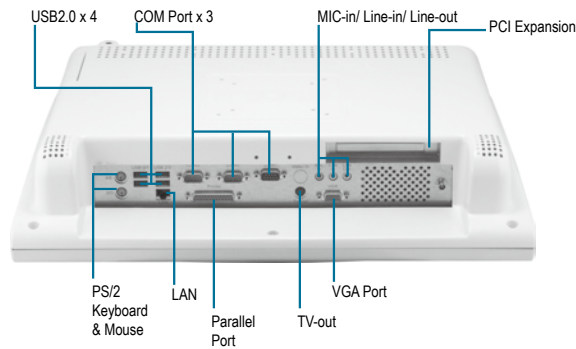

ONYX-190

Fanless Medical Station, 19" LCD with Pentium® M Processor

01

ONYX Series - Medical Station Solutions - Fanless Medical Stations

Features

- 19" Fanless Medical Station
- Integrated Smart Card Reader Security (Optional)
- Surgery and Endoscopy Solution
- Mini PCI Capture Card Supports Non-DICOM To DICOM CAM (Optional)
- High Performance & Low Power System Solution
- 802.11g Wireless Antenna (Optional)

Specifications

Main Specifications	
Processor	Intel® Pentium® M 1.1GHz processor
Memory	184-pin DDR SDRAM DIMM x 1, Max. 1GB (DDR-266/333)
OS Support	MS DOS, Windows® 2000, Windows® XP
Expansion Interface	PCI x 1, Mini PCI x 1
Storage Disk Drive	Slim DVD/CD x 1 (optional), 2.5" SATA Hard Disk Drive x 1 (optional), 8-in-1 Card Reader x 1, Smart Card Reader x 1 (optional)
Display	
Size	19"
Resolution	1280 x 1024
Max. Colors	16.7M
Luminance	300 nits
Viewing Angle	145°(H)/ 130°(V)
Contrast Ratio	550 : 1
Back Light MTBF (Hours)	50,000
Touch Screen	Resistive / 2048 x 2048
I/O	
Audio	MIC-in, Line-in, Line-out
USB	External x 5 and internal x 2
Serial port	3 ports: RS-232 x 2, RS-232/422/485 x 1
Parallel port	Printer port x 1
Keyboard & Mouse	PS/2 Keyboard x 1, PS/2 Mouse x 1
Video	S-video out x 1 / S-video in x 1 (optional)
Speaker	Speaker x 2 (2W)
Mechanical and Environmental	
Power Requirement	24V DC
Operating Temperature	32°F ~ 104°F (0°C ~ 40°C)
Storage Temperature	-4°F ~ 140°F (-20°C ~ 60°C)
Storage Humidity	10% ~ 95% @35°C, non-condensing
Mounting	VESA 75/100
Gross Weight	22.22 lb (10.1 kg)
Net Weight	18.92 lb (8.6 kg)
EMC	CE/FCC Class B, UL 60601-1, EN 60601-1

Dimension Unit: mm

Ordering Information

- **TF-ONYX-190DT-A1-1010**
Medical Station, ULV Pentium® M 1.1GHz, 19" 300 nits TFT, 1P, AC, Card Reader, 1 Mini PCI
- **TF-ONYX-190DTT-A1-1010**
TF-ONYX-190DT-A1 with TouchScreen