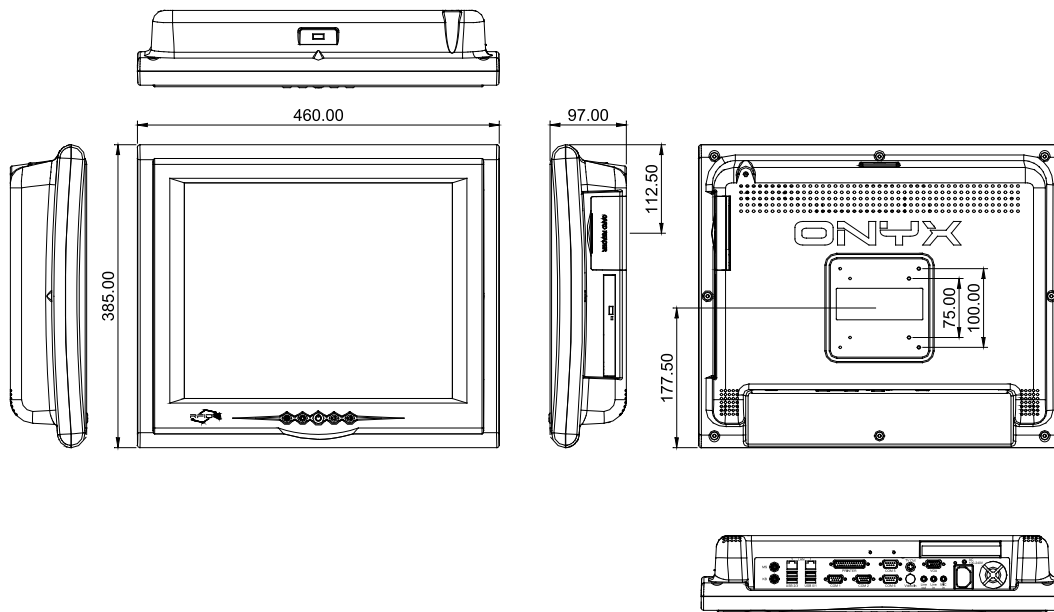

Dimension Unit: mm

Ordering Information

- **TF-ONYX-175HT-A1**
  Expert Medical Station, Core™ 2 Duo 2.0GHz (T7200) CPU, 17" true color LCD
- **TF-ONYX-175HTT-A1**
  TF-ONYX-175HT-A1 with R-TS
- **TF-ONYX-175HT-A2**
  Expert Medical Station, Core™ 2 Duo 1.66GHz (T5500) CPU, 17" true color LCD
- **TF-ONYX-175HTT-A2**
  TF-ONYX-175HT-A2 with R-TS
- **TF-ONYX-175HT-F1**
  Expert Medical Station, Core™ 2 Duo 2.0GHz (T7200) CPU with RFID
- **TF-ONYX-175HTT-F1**
  TF-ONYX-175HT-F1 with R-TS
- **TF-ONYX-175HT-F2**
  Expert Medical Station, Core™ 2 Duo 1.66GHz (T5500) CPU with RFID
- **TF-ONYX-175HTT-F2**
  TF-ONYX-175HT-F2 with R-TS

Optional Accessories

- **DDRII SODIMM Supports DDRII 400/533/667**
- **TF-PER-M21**
  Smart Card reader kit
- **TF-PER-M22**
  8-in-1 Card reader kit
- **TF-PER-M00**
  Slim Auto Insertion DVD ROM, 8X, COMBO, White color
- **TF-PER-M03**
  Slim Auto Insertion DVD-RW, White color
- **TF-PER-M29**
  Mini-PCI Capture card
- **TF-PER-M02**
  PCI TV tuner, Capture Card
- **TF-PER-M08**
  Barcode Scanner, 500 scans per second
- **TF-PER-M05**
  USB Web CAM, 1.3M pixels
- **TF-PER-M04**
  USB Skype phone
- **TF-PER-M01**
  Bluetooth 2.0 + EDR USB Module
- **TF-PER-M17**
  USB Finger printer
- **9741666646**
  Wireless LAN Kit
- **PER-M20**
  Desktop Stand with VESA 75/100, Cool gray 3C
- **PER-M19**
  3-level Trolley