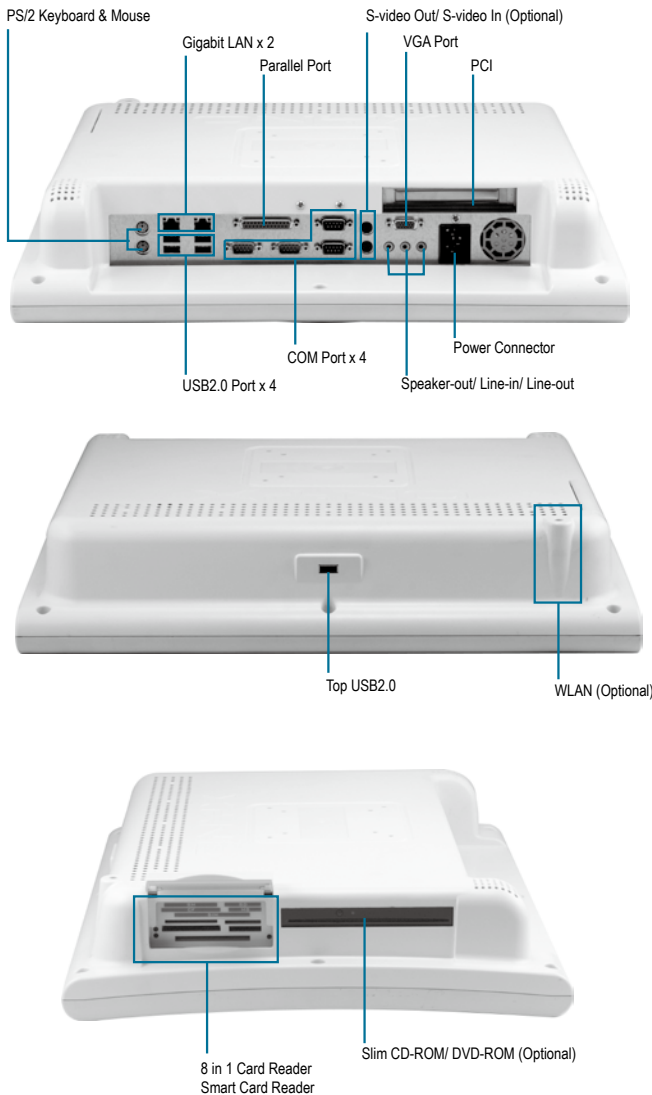

ONYX-175

Expert Medical Station, 17" LCD with Intel® Core™ 2 Duo Processor

51

ONYX Series - Medical Station Solutions - Expert Medical Stations

Features

- 17" True Color Diagnostic Medical PC
- High Performance Intel® Core™ 2 Duo Processor
- Built-in RFID and Smart Card Security
- Supports PCI Expansion
- Mini Capture Card Supports Non-DICOM to DICOM CAM (Optional)
- 802.11g and Bluetooth Wireless Solution (Optional)

Specifications

Main Specifications	
Processor	Intel® Core™ 2 Duo Processor (up to 2.16GHz)
System Memory	DDRII SODIMM supports DDRII 400/533/667 up to 2GB
OS Support	Windows® 2000, Windows® XP
Expansion	PCI x 1, Mini PCI x 1
Storage Disk Drive	Slim DVD/CD x 1 (optional), 2.5" SATA Hard Disk Drive x 1 (optional), 8-in-1 Card Reader x 1, Smart Card Reader x 1 (optional)
Display	
Size	17"
Resolution	1280 x 1024
Max. Colors	16.7M
Luminance	300 nits
Contrast Ratio	500:1
View Angle	140°(H)/135°(V)
Back Light MTBF (Hours)	50,000
Touch Screen	Resistive / 2048 x 2048
I/O	
Audio	MIC-in, Line-in, Line-out
USB	External x 5, Internal x 3
Serial port	RS-232 x 3, RS-232/422/485 x 1
Ethernet	Isolation Gigabit LAN x 2
Parallel port	Printer port x 1
Keyboard & Mouse	PS/2 keyboard x 1, PS/2 mouse x 1
Video	S-video out x 1 / S-video in (optional) x 1
Speaker	Speaker x 2 (2W)
Mechanical and Environmental	
Power Requirement	115/230V AC
Operating Temperature	32°F~104°F (0°Cto 40°C)
Storage Temperature	-4°F~140°F (-20°Cto 60°C)
Mounting	VESA 75/100
Gross Weight	21.78 lb (9.9 kg)
Net Weight	18.48 lb (8.4 kg)
EMC	CE/FCC Class B, UL 60601-1, EN 60601-1