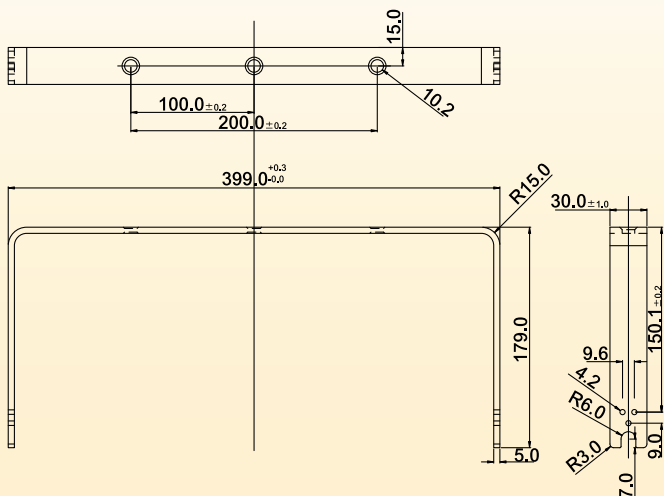

ARM-MK10-0 ▶

◀ ARM-MK12-0

Specifications

- **ARM-MK10-0** : rotatable mounting mechanism for AMB-2003 & AMB-2000-E series
- **ARM-MK12-0** : rotatable mounting mechanism for AMB-2023/2021/2020 series

Dimension

ARM-MK10-0

Unit:mm

ARM-MK12-0

Unit:mm