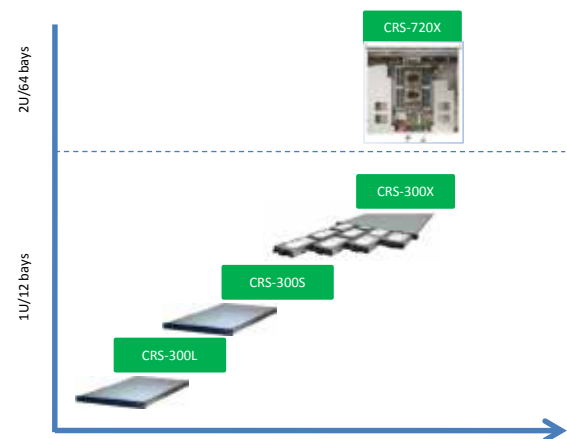

## AAEON's Storage Server (CRS Series)

AAEON CRS series are tailored to meet the scale-out storage needs of diverse datacenters by enhancing HDD density and eliminating unnecessary features. This CRS series are powered by Intel® processors and support maximum 16 UDIMMs. All key functions including HBA and network are built on a motherboard, offering customers the highest efficiency and the largest storage capacity available in a compact chassis.

### CRS-720X

Through AAEON's proprietary storage Host Bus Architecture (HBA), the CRS-720X allows a much larger number of 2.5" HDD or SSD to be installed in the network appliance. The CRS-720X-2R provides up to 64 2.5" hard disks within 2U rack space, offering one of the most economical high density storage in the market today.

### CRS-300X

CRS-300X is a dedicated design for Apache™ Hadoop® Application with 12 HDD bays in 1U Rack. It supports the latest Intel® Xeon® E3-1200 v3 processor with advanced computing and storage capacity up to 12 HDD bays and high bandwidth interconnection with 10G chipset onboard. With the LSI 2308 I/O controller onboard design, the CRS-300X supports large storage capacity, while the Broadcom® 10Gb/s Ethernet controller meets the needs of high speed interconnection between servers in data centers. Flexible I/O expansions and faster Network connectivity make the system a perfect solution for cloud computing and big data.

## CRS-300S

CRS-300S is an ultra-dense 1U storage server specially tailored to meet the scale-out storage needs of diverse data centers. It features Intel® high performance and low power consumption processor, and large storage capacity of up to 12 SATA devices in compact 1U size. The CRS-300S is a cost effective solution and ideal for applications such as highly scalable and high-throughput object storage and distributed file system in cloud data centers.