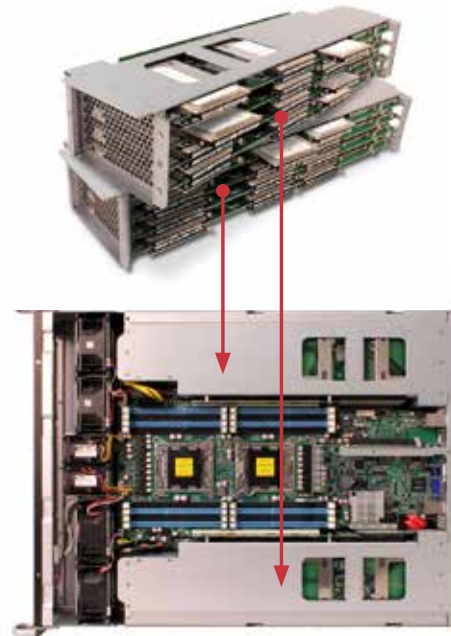

## AAEON's Storage Server (CRS Series)

AAEON CRS series are tailored to meet the scale-out storage needs of diverse datacenters by enhancing HDD density and eliminating unnecessary features. This CRS series are powered by Intel® processors and support maximum 16 UDIMMs. All key functions including HBA and network are built on a motherboard, offering customers the highest efficiency and the largest storage capacity available in a compact chassis.

### CRS-720X

Through AAEON's proprietary storage Host Bus Architecture (HBA), the CRS-720X allows a much larger number of 2.5" HDD or SSD to be installed in the network appliance. The CRS-720X-2R provides up to 64 2.5" hard disks within 2U rack space, offering one of the most economical high density storage in the market today.

### CRS-300X

CRS-300X is a dedicated design for Apache™ Hadoop® Application with 12 HDD bays in 1U Rack. It supports the latest Intel® Xeon® E3-1200 v3 processor with advanced computing and storage capacity up to 12 HDD bays and high bandwidth interconnection with 10G chipset onboard. With the LSI 2308 I/O controller onboard design, the CRS-300X supports large storage capacity, while the Broadcom® 10Gb/s Ethernet controller meets the needs of high speed interconnection between servers in data centers. Flexible I/O expansions and faster Network connectivity make the system a perfect solution for cloud computing and big data.

## CRS-300S

CRS-300S is an ultra-dense 1U storage server specially tailored to meet the scale-out storage needs of diverse data centers. It features Intel® high performance and low power consumption processor, and large storage capacity of up to 12 SATA devices in compact 1U size. The CRS-300S is a cost effective solution and ideal for applications such as highly scalable and high-throughput object storage and distributed file system in cloud data centers.