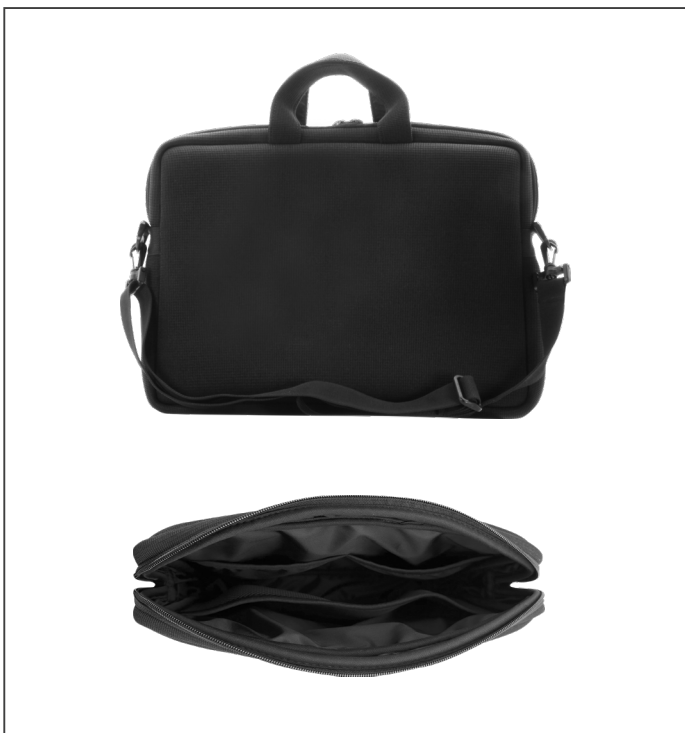

RBC-1020

4-Bay Battery Charger for RTC-1010, RTC-1020, RTC-1030, and RTC-1200

Specifications

Mechanical	
Color	Black
Dimensions (W x H x D)	7.1" x 2.6" x 5.1"(180.6 x 67.5 x 130.0 mm)
Power Supply	
AC/DC Adapter	AC-To-DC Power Adaptor AC 100 ~ 240 V, 50 ~ 60 Hz, Output: DC 19V / 120W

Ordering Information

- **RBC-1020-000**
4-Bay Battery Charger

Packing List

- **RBC-1020**
- **AC-To-DC Power Adaptor**

RTC-1010-SBG-000

Shoulder Bag for RTC-1010, RTC-1020, RTC-1200, RTC-1010RK

Specifications

Mechanical	
Color	Black
Dimensions (W x H x D)	Bag: 330 x 245 x 50 mm Shoulder strap: Length: 710 mm (Min) ~ 1310 mm (Max)

Ordering Information

- **RTC-1010-SBG-000**
Shoulder Bag