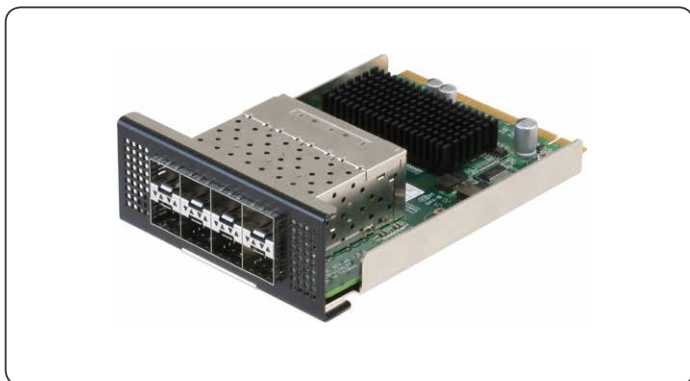

PER-C38L

Intel® 82580EB Colay w/ Intel® i350 PCI-Express 1G Ethernet 8 Ports Module

Specifications

| Main Specification | |
|--------------------|---|
| Form Factor | 1G LAN Module |
| Main Chipset | Intel® 82580EB colay w/ intel® i350 Ethernet Controller x 2 |
| Bypass | 4 |
| Host Interface | PCI-Express [x8] (x4 + x4) |
| Lan Port | 1GbE Connector x 8 |
| Indicator | LED x 8 for Active/Link |
| Qualification | CE/FCC Class A |
| Operation Temp. | 32°F ~ 104°F (0°C ~ 40°C) |
| Dimension | 5.43" x 3.46" (137.8mm x 88mm) |

Features

- Intel® 82580EB Colay w/ Intel® i350 PCI-Express Gigabit Ethernet Module
- PCI-Express Host Interfaces
- 10/100/1000Base-TX Copper Ethernet x 8
- Supports 4 Pairs Bypass Function

Network Appliance Options

- **FWS-7811/7810**
1U Rackmount Network Appliance, Intel® C236 with 4 Network Interface Modules
- **FWS-7400**
1U Rackmount 6 LAN Ports Network Appliance with Intel® H81 Chipset
- **FWS-7350**
1U Rackmount 4 LAN Ports Network Appliance with Intel® Atom™ Processor
- **PER-T356**
Riser Card for NIM & FWS-7400
- **PER-T281**
Riser Card for NIM

Ordering Information

- **PER-C38L-A10-02**
Intel® 82580EB PCI-Express 1G Ethernet Module

PER-C39L

Intel® 82580EB PCI-Express 1G SFP 8 Ports Module

Specifications

| Main Specification | |
|--------------------|--|
| Form Factor | 1G Fiber Module |
| Main Chipset | Intel® 82580EB Ethernet Controller x 2 |
| Bypass | — |
| Host Interface | PCI-Express [x8] (x4 + x4) |
| LAN Port | SFP 1GbE Connector x 8 |
| Indicator | LED x 8 for Active/Link |
| Qualification | CE/FCC Class A |
| Operation Temp. | 32°F ~ 104°F (0°C ~ 40°C) |
| Dimension | 5.43" x 3.46" (137.8mm x 88mm) |