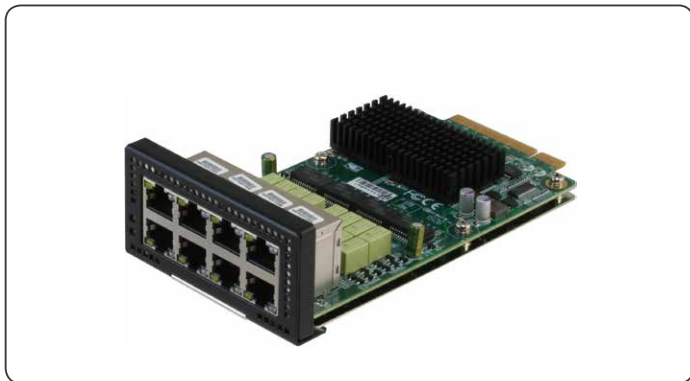

PER-C38L

Intel® 82580EB Colay w/ Intel® i350 PCI-Express 1G Ethernet 8 Ports Module

Specifications

| Main Specification | |
|--------------------|---|
| Form Factor | 1G LAN Module |
| Main Chipset | Intel® 82580EB colay w/ intel® i350 Ethernet Controller x 2 |
| Bypass | 4 |
| Host Interface | PCI-Express [x8] (x4 + x4) |
| Lan Port | 1GbE Connector x 8 |
| Indicator | LED x 8 for Active/Link |
| Qualification | CE/FCC Class A |
| Operation Temp. | 32°F ~ 104°F (0°C ~ 40°C) |
| Dimension | 5.43" x 3.46" (137.8mm x 88mm) |

Features

- Intel® 82580EB Colay w/ Intel® i350 PCI-Express Gigabit Ethernet Module
- PCI-Express Host Interfaces
- 10/100/1000Base-TX Copper Ethernet x 8
- Supports 4 Pairs Bypass Function

Network Appliance Options

- **FWS-7811/7810**
1U Rackmount Network Appliance, Intel® C236 with 4 Network Interface Modules
- **FWS-7400**
1U Rackmount 6 LAN Ports Network Appliance with Intel® H81 Chipset
- **FWS-7350**
1U Rackmount 4 LAN Ports Network Appliance with Intel® Atom™ Processor
- **PER-T356**
Riser Card for NIM & FWS-7400
- **PER-T281**
Riser Card for NIM

Ordering Information

- **PER-C38L-A10-02**
Intel® 82580EB PCI-Express 1G Ethernet Module

PER-C39L

Intel® 82580EB PCI-Express 1G SFP 8 Ports Module

Specifications

| Main Specification | |
|--------------------|--|
| Form Factor | 1G Fiber Module |
| Main Chipset | Intel® 82580EB Ethernet Controller x 2 |
| Bypass | — |
| Host Interface | PCI-Express [x8] (x4 + x4) |
| LAN Port | SFP 1GbE Connector x 8 |
| Indicator | LED x 8 for Active/Link |
| Qualification | CE/FCC Class A |
| Operation Temp. | 32°F ~ 104°F (0°C ~ 40°C) |
| Dimension | 5.43" x 3.46" (137.8mm x 88mm) |