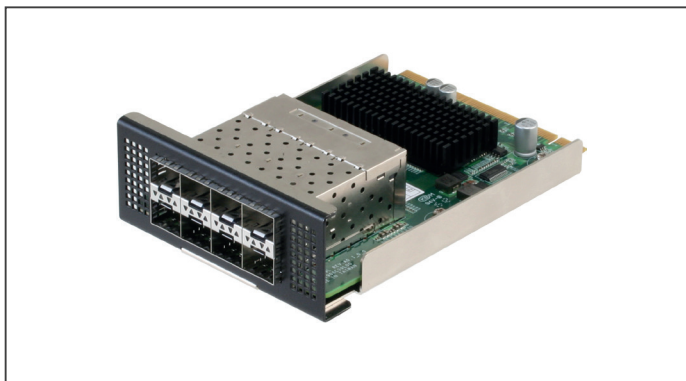

Intel® 82580EB Colay w/ Intel® i350 PCI-Express 1G Ethernet 8 Ports Module

Features

- Intel® 82580EB Colay w/ Intel® i350 PCI-Express Gigabit Ethernet Module
- PCI-Express Host Interfaces
- 10/100/1000Base-TX Copper Ethernet x 8
- Supports 4 Pairs Bypass Function

Network Appliance Options

- **FWS-7811/7810**
1U Rackmount Network Appliance, Intel® C236 with 4 Network Interface Modules
- **FWS-7400**
1U Rackmount 6 LAN Ports Network Appliance with Intel® H81 Chipset
- **FWS-7350**
1U Rackmount 4 LAN Ports Network Appliance with Intel® Atom™ Processor
- **PER-T356**
Riser Card for NIM & FWS-7400
- **PER-T281**
Riser Card for NIM

Specifications

Main Specification	
Form Factor	1G LAN Module
Main Chipset	Intel® 82580EB colay w/ intel® i350 Ethernet Controller x 2
Bypass	4
Host Interface	PCI-Express [x8] (x4 + x4)
Lan Port	1GbE Connector x 8
Indicator	LED x 8 for Active/Link
Qualification	CE/FCC Class A
Operation Temp.	32°F ~ 104°F (0°C ~ 40°C)
Dimension	5.43" x 3.46" (137.8mm x 88mm)

Ordering Information

- **PER-C38L-A10-02**
Intel® 82580EB PCI-Express 1G Ethernet Module

PER-C39L

Intel® 82580EB PCI-Express 1G SFP 8 Ports Module

Features

- PCI-Express Host Interface

Network Appliance Options