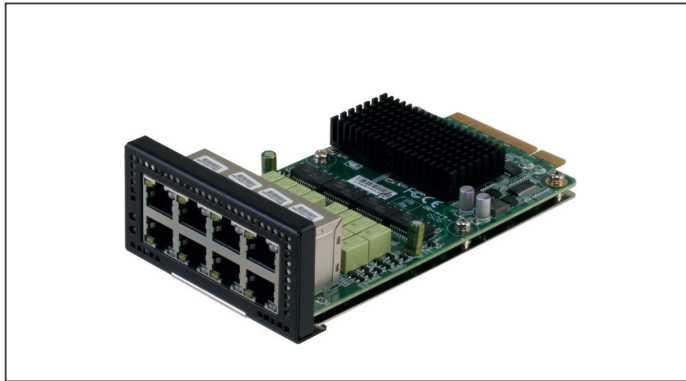

Intel® 82580EB Colay w/ Intel® i350 PCI-Express 1G Ethernet 8 Ports Module

Features

- Intel® 82580EB Colay w/ Intel® i350 PCI-Express Gigabit Ethernet Module
- PCI-Express Host Interfaces
- 10/100/1000Base-TX Copper Ethernet x 8
- Supports 4 Pairs Bypass Function

Network Appliance Options

- **FWS-7811/7810**
1U Rackmount Network Appliance, Intel® C236 with 4 Network Interface Modules
- **FWS-7400**
1U Rackmount 6 LAN Ports Network Appliance with Intel® H81 Chipset
- **FWS-7350**
1U Rackmount 4 LAN Ports Network Appliance with Intel® Atom™ Processor
- **PER-T356**
Riser Card for NIM & FWS-7400
- **PER-T281**
Riser Card for NIM

Specifications

Main Specification	
Form Factor	1G LAN Module
Main Chipset	Intel® 82580EB colay w/ intel® i350 Ethernet Controller x 2
Bypass	4
Host Interface	PCI-Express [x8] (x4 + x4)
Lan Port	1GbE Connector x 8
Indicator	LED x 8 for Active/Link
Qualification	CE/FCC Class A
Operation Temp.	32°F ~ 104°F (0°C ~ 40°C)
Dimension	5.43" x 3.46" (137.8mm x 88mm)

Ordering Information

- **PER-C38L-A10-02**
Intel® 82580EB PCI-Express 1G Ethernet Module

PER-C39L

Intel® 82580EB PCI-Express 1G SFP 8 Ports Module

Features

- PCI-Express Host Interface

Network Appliance Options