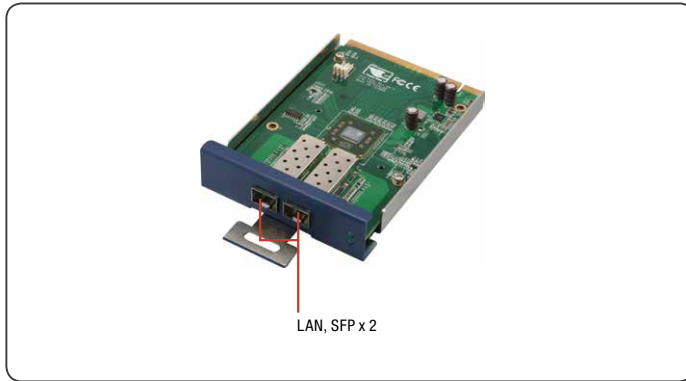

# 14 PER-C35L

## Two PCI-Express 10 Gigabit Ethernet Acceleration Module

### Specifications

Main Specification	
Form Factor	10G Fiber Module
Main Chipset	Intel® 82599 Ethernet Controller x 1
Bypass	—
Host Interface	PCI-Express [x8]
Lan Port	SFP 10GbE Connector x 2
Indicator	LED x 2 for Active/Link
Qualification	CE/FCC Class A
Operation Temp.	32°F ~ 104°F (0°C ~ 40°C)
Dimension	5.43" x 3.46" (137.8mm x 88mm)

### Features

- PCI-Express Host Interfaces x 2
- 10 Gigabit Ethernet SPF + Fiber LAN x 2