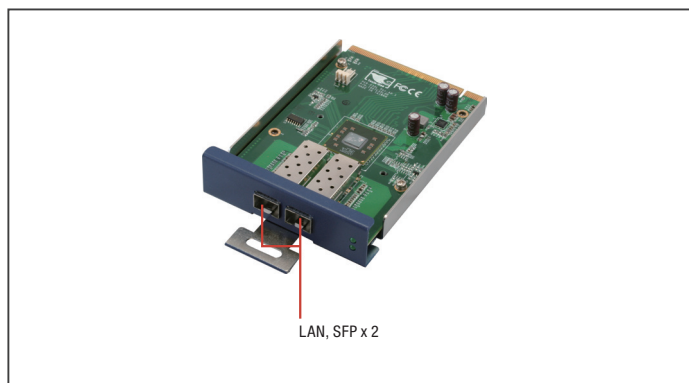

## Two PCI-Express 10 Gigabit Ethernet Acceleration Module

## Specifications

Main Specification	
Form Factor	10G Fiber Module
Main Chipset	Intel® 82599 Ethernet Controller x 1
Bypass	—
Host Interface	PCI-Express [x8]
Lan Port	SFP 10GbE Connector x 2
Indicator	LED x 2 for Active/Link
Qualification	CE/FCC Class A
Operation Temp.	32°F ~ 104°F (0°C ~ 40°C)
Dimension	5.43" x 3.46" (137.8mm x 88mm)

## Features

- PCI-Express Host Interfaces
- 10 Gigabit Ethernet SPF + Fiber LAN x 2

## Ordering Information

- **PER-C35L-A10-00**  
LAN Module, PCI-E interface, Intel® 82599 10 Gigabit Ethernet x 2, Rev. A1.0
- **PER-C36L-A10-02**  
PCI-Express Gigabit Ethernet Module w/ Intel® i210 Controller, 4 Fiber GbE