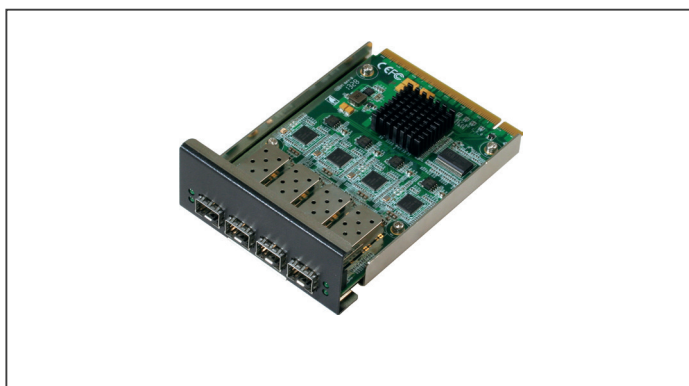

PER-C36L

PCI-Express Gigabit Ethernet Module w/ Intel® i210 Controller

Specifications

Main Specification	
Form Factor	1G Fiber Module
Main Chipset	Intel® i210 Ethernet Controller x 4
Bypass	—
Host Interface	PCI-Express [x4]
Lan Port	SFP 1GbE Connector x 4
Indicator	LED x 4 for Active/Link
Qualification	CE/FCC Class A
Operation Temp.	32°F ~ 104°F (0°C ~ 40°C)
Dimension	5.43" x 3.46" (137.8mm x 88mm)

Features

- Intel® i210 PCI-Express Gigabit Ethernet Module
- PCI-Express Host Interfaces
- Fiber Gigabit Ethernet x 4

Network Appliance Options

- **FWS-7811/7810**
  1U Rackmount Network Appliance, Intel® C236 with 4 Network Interface Modules
- **FWS-7350**
  1U Rackmount 4 LAN Ports Network Appliance with Intel® Atom™ Processor
- **FWS-7400**
  1U Rackmount 6 LAN Ports Network Appliance with Intel® H81 Chipset
- **PER-T281**
  Riser Card for NIM

Ordering Information

- **PER-C36L-A10-01**
  PCI-Express Gigabit Ethernet Module w/ Intel® i210 Controller, 2 Fiber GbE
- **PER-C36L-A10-02**
  PCI-Express Gigabit Ethernet Module w/ Intel® i210 Controller, 4 Fiber GbE