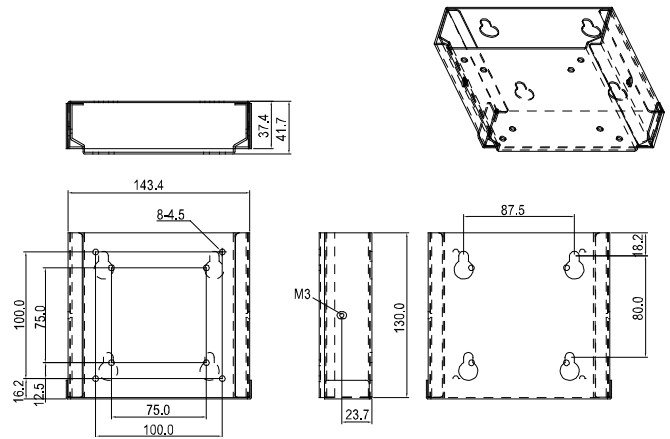

ARM-WK075-0

LCD Flat Panel Monitor Wallmount Kit (VESA 75/100)

Features

- Supports AHP-1081/1070, ACP-5212/5182/5152, AFP-6123, FOX-151/151B/122/122B/121/81, AGD-317D/315D/312D/310D/317R/315R/312R, ACD-521D/518D/515D/521R/518R/515R, FOX-15D/12D/81D, AHP-1152/1122, AHP-2176/2153/2122, ACP-5215/5185, AFP-6152, FOX-15R/12R

Ordering Information

- ARM-WK075-0**
LCD Flat Panel Monitor Wallmount Kit with VESA 75/100mm Standards

Dimension

Unit: mm

ARM-DR075-0

DIN Rail Kit (VESA 75)

Ordering Information

- ARM-DR075-0**
DIN Rail Kit with VESA 75/100mm Standard

Dimension

Unit: mm