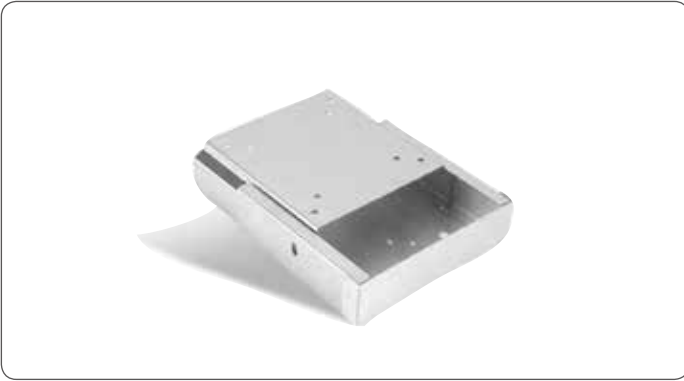

ARM-WK075-0

LCD Flat Panel Monitor Wallmount Kit (VESA 75/100)

Features

- Supports AHP-1081/1070, ACP-5212/5182/5152, AFP-6123, FOX-151/151B/122/122B/121/81, AGD-317D/315D/312D/310D/317R/315R/312R, ACD-521D/518D/515D/521R/518R/515R, FOX-15D/12D/81D, AHP-1152/1122, AHP-2176/2153/2122, ACP-5215/5185, AFP-6152, FOX-15R/12R

Ordering Information

- ARM-WK075-0**
LCD Flat Panel Monitor Wallmount Kit with VESA 75/100mm Standards

Dimension

Unit: mm

ARM-DR075-0

DIN Rail Kit (VESA 75)

Ordering Information

- ARM-DR075-0**
DIN Rail Kit with VESA 75/100mm Standard