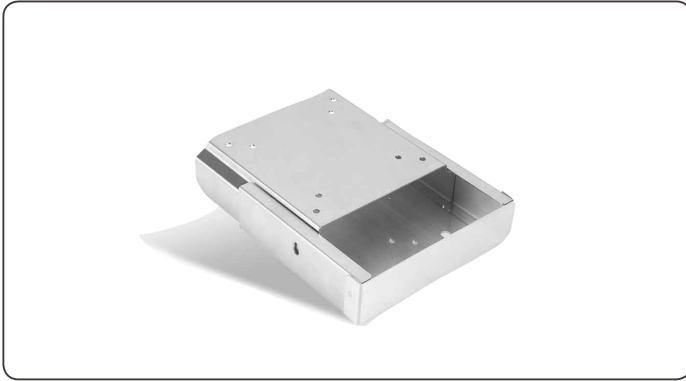

02 ARM-WK075-0

Wide Temp. HMI Touch Panel Solutions - Accessories

LCD Flat Panel Monitor Wallmount Kit (VESA 75/100)

Features

- Supports AHP-1000 Series, AHP-2000 Series, AFP-6123, AFP-6152, ACP-1000 Series, ACP-5000 Series PPC, AGD-300D Series Monitor

Ordering Information

- ARM-WK075-0**
LCD Flat Panel Monitor Wallmount Kit with VESA 75/100mm Standards

Dimension

Unit: mm

ARM-DR075-0

DIN Rail Kit (VESA 75)

Ordering Information

- ARM-DR075-0**
DIN Rail Kit with VESA 75/100mm Standard