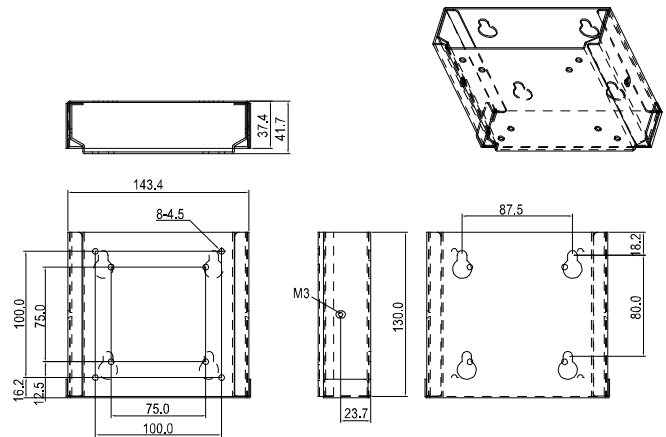

Ordering Information

- ARM-WK075-0**
LCD Flat Panel Monitor Wallmount Kit with VESA 75/100mm Standards

Dimension

Unit: mm

ARM-DR075-0

DIN Rail Kit (VESA 75)

Ordering Information

- ARM-DR075-0**
DIN Rail Kit with VESA 75/100mm Standard

Dimension

Unit: mm