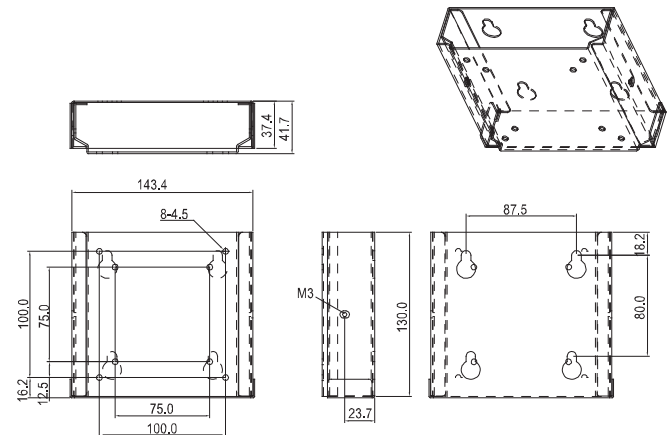

LCD Flat Panel Monitor Wallmount Kit (VESA 75/100)

Features

- Supports AHP-1000 Series, AHP-2000 Series, ACP-1000 Series, ACP-5000 Series, OMNI Series PPC, AGD-300D Series Monitor

Ordering Information

- ARM-WK075-0**
LCD Flat Panel Monitor Wallmount Kit with VESA 75/100mm Standards

Dimension

Unit: mm

ARM-DR075-0

DIN Rail Kit (VESA 75)

Ordering Information

- ARM-DR075-0**
DIN Rail Kit with VESA 75/100mm Standard

Dimension

Unit: mm