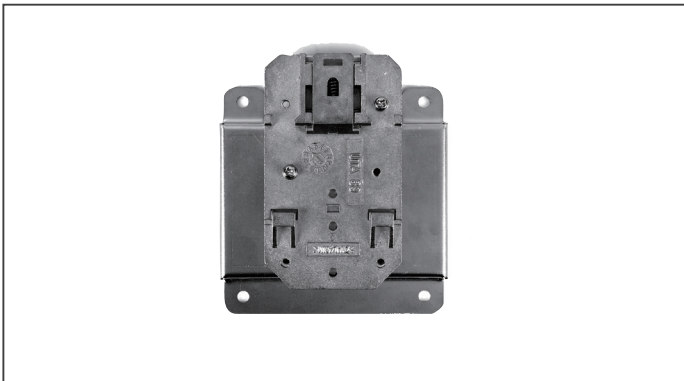

LCD Flat Panel Monitor Wallmount Kit (VESA 75/100)

Features

- Supports AHP-1000 Series, AHP-2000 Series, ACP-1000 Series, ACP-5000 Series, OMNI Series PPC, AGD-300D Series Monitor

Ordering Information

- ARM-WK075-0**
LCD Flat Panel Monitor Wallmount Kit with VESA 75/100mm Standards

Dimension

Unit: mm

ARM-DR075-0

DIN Rail Kit (VESA 75)

Ordering Information

- ARM-DR075-0**
DIN Rail Kit with VESA 75/100mm Standard

Dimension

Unit: mm