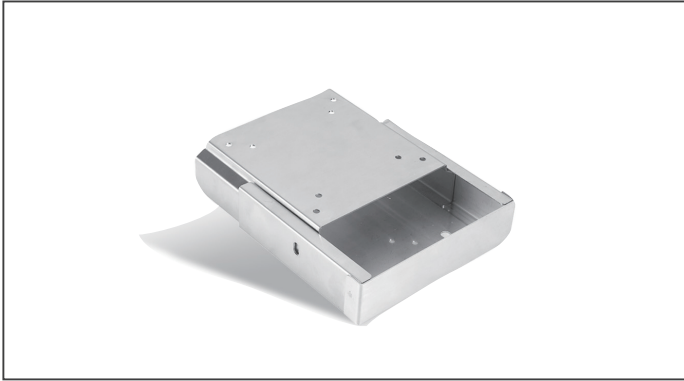

LCD Flat Panel Monitor Wallmount Kit (VESA 75/100)

Features

- Supports AHP-1000 Series, AHP-2000 Series, ACP-1000 Series, ACP-5000 Series, OMNI Series PPC, AGD-300D Series Monitor

Ordering Information

- ARM-WK075-0**
LCD Flat Panel Monitor Wallmount Kit with VESA 75/100mm Standards

Dimension

Unit: mm

ARM-DR075-0

DIN Rail Kit (VESA 75)

Ordering Information

- ARM-DR075-0**
DIN Rail Kit with VESA 75/100mm Standard

Dimension

Unit: mm