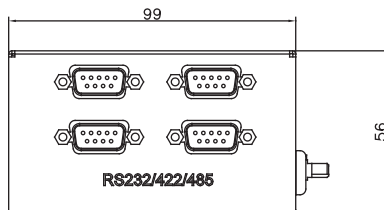

I/O Modules

9741215516

OMNI COM x 4 Module

Features

- RS-232/422/485 x 4
- Selection by internal jumper
- OS support: Windows® 7, Windows® 10, Linux Kernal 2.6.x or above

Dimension Unit: mm

9741215517

OMNI Isolated COM Module

Features

- Isolated RS-232/422/485 x 4
- 2K VDC Isolation
- Selection by internal jumper
- OS support: Windows® 7, Windows® 10, Linux Kernal 2.6.x or above

Dimension Unit: mm