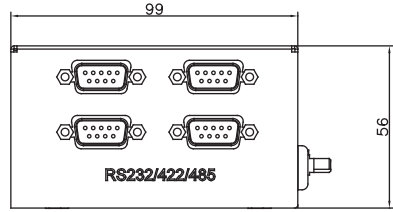

### Features

- RS-232/422/485 x 4
- Selection by internal jumper
- OS support: Windows® 7, Windows® 10, Linux Kernal 2.6.x or above

**Dimension** Unit: mm

OMNI Series : Modular Builder - I/O Modules