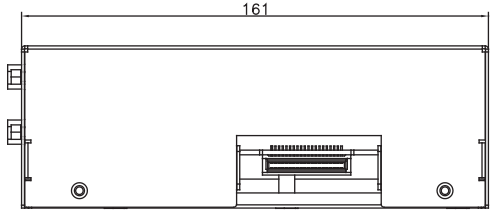

### Features

- RS-232/422/485 x 4
- Selection by internal jumper
- OS support: Windows® 7, Windows® 10, Linux Kernal 2.6.x or above

**Dimension** Unit: mm

OMNI Series : Modular Builder - I/O Modules