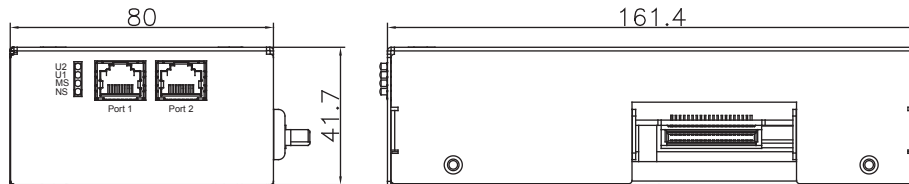

I/O Modules

9741215510 - HMS Kit

10/100 Ethernet x 2, for OMNI Panel PC Only

Features

- 10/100 Ethernet x 2, Anybus
- Support All Major Industrial Ethernet and Fieldbus Networks
- OS support: Windows® 7, Windows® 10, Linux Kernal 2.6.x or above

* Due to communication protocol limit, only for EU region

Ordering Information

- 9741215510
HMS Kit

Dimension Unit: mm

9741215512

WiFi 802.11 b/g/n Module

Features

- Supports 802.11b/g/n
- Supports BT 4.0
- OS support: Windows® 7, Windows® 10, Linux Kernal 2.6.x or above

Ordering Information

- 9741215512
WiFi 802.11 b/g/n Module

Dimension Unit: mm