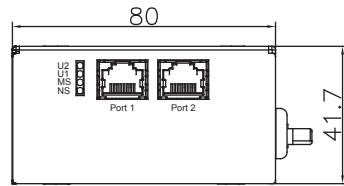

I/O Modules

9741215510 - HMS Kit

10/100 Ethernet x 2, for OMNI Panel PC Only

Features

- 10/100 Ethernet x 2, Anybus
 - Support All Major Industrial Ethernet and Fieldbus Networks
 - OS support: Windows® 7, Windows® 10, Linux Kernal 2.6.x or above
- * Due to communication protocol limit, only for EU region

Ordering Information

- 9741215510
HMS Kit

Dimension Unit: mm

OMNI Series : Modular Builder - I/O Modules

9741215512

WiFi 802.11 b/g/n Module

Features

- Supports 802.11b/g/n
- Supports BT 4.0
- OS support: Windows® 7, Windows® 10, Linux Kernal 2.6.x or above

Ordering Information

- 9741215512
WIFI 802.11 b/g/n Module

Dimension Unit: mm