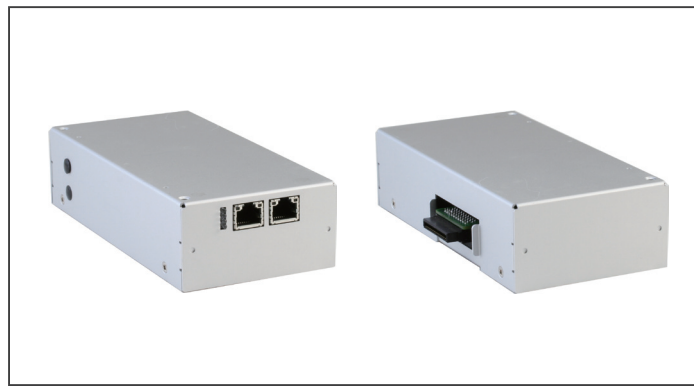

I/O Modules

9741215510 - HMS Kit

10/100 Ethernet x 2, for OMNI Panel PC Only

Features

- 10/100 Ethernet x 2, Anybus
 - Support All Major Industrial Ethernet and Fieldbus Networks
 - OS support: Windows® 7, Windows® 10, Linux Kernal 2.6.x or above
- * Due to communication protocol limit, only for EU region

Ordering Information

- 9741215510
HMS Kit

Dimension Unit: mm

OMNI Series : Modular Builder - I/O Modules

9741215512

WiFi 802.11 b/g/n Module

Features

- Supports 802.11b/g/n
- Supports BT 4.0
- OS support: Windows® 7, Windows® 10, Linux Kernal 2.6.x or above