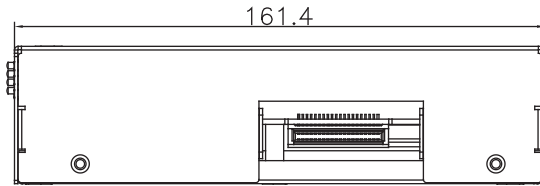

I/O Modules

9741215510 - HMS Kit

10/100 Ethernet x 2, for OMNI Panel PC Only

Features

- 10/100 Ethernet x 2, Anybus
 - Support All Major Industrial Ethernet and Fieldbus Networks
 - OS support: Windows® 7, Windows® 10, Linux Kernal 2.6.x or above
- * Due to communication protocol limit, only for EU region

Ordering Information

- 9741215510
HMS Kit

Dimension Unit: mm

OMNI Series : Modular Builder - I/O Modules

9741215512

WiFi 802.11 b/g/n Module

Features

- Supports 802.11b/g/n
- Supports BT 4.0
- OS support: Windows® 7, Windows® 10, Linux Kernal 2.6.x or above

Ordering Information

- 9741215512
WIFI 802.11 b/g/n Module

Dimension Unit: mm