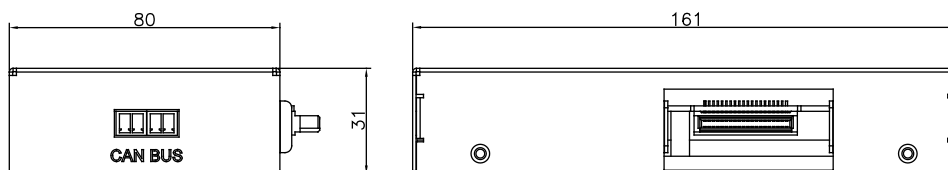

- 9741215507
CAN Bus Module

Dimension Unit: mm

9741215508 - Audio Module

MIC-In x 1, Line-out x 1, for OMNI Panel PC only

Features

- Mic in x 1
- Line out x 1

Ordering Information

- 9741215508
Audio Module

Dimension Unit: mm