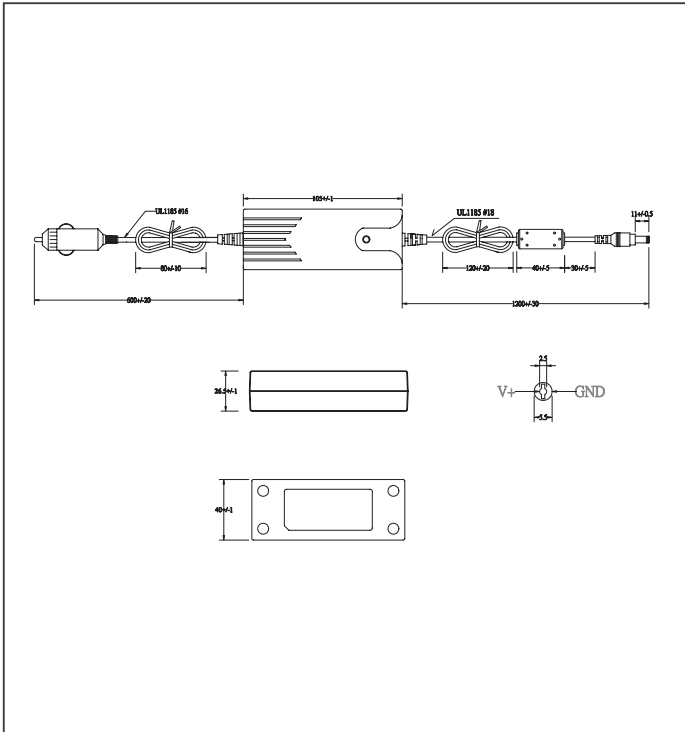

▶ 1255900364

DC-To-DC Power Adapter, Cigarette Plug for RTC-1010/ RTC-1010M

Specifications

Mechanical	
Color	Black
Dimensions (W x H x D)	Adapter case: 40 x 105 x 26.5 mm Plug side length: 1200 ± 30 mm Cigarette Plug side length: 600 ± 50 mm Total length: 1905 ± 50 mm

Ordering Information

- **1255900364**
DC-To-DC Power Adapter, 12V to 36V Input, 12V/3A Output, One End-DC Jack, One End-Cigarette Plug

▶ RTC-1200HSP01-000

Hand Strap for RTC-1200

Specifications

Mechanical	
Color	Black
Dimensions (W x H x D)	260 x 92 x 30 mm

Ordering Information

- **RTC-1200HSP01-000**
Rotating Hand-Strap