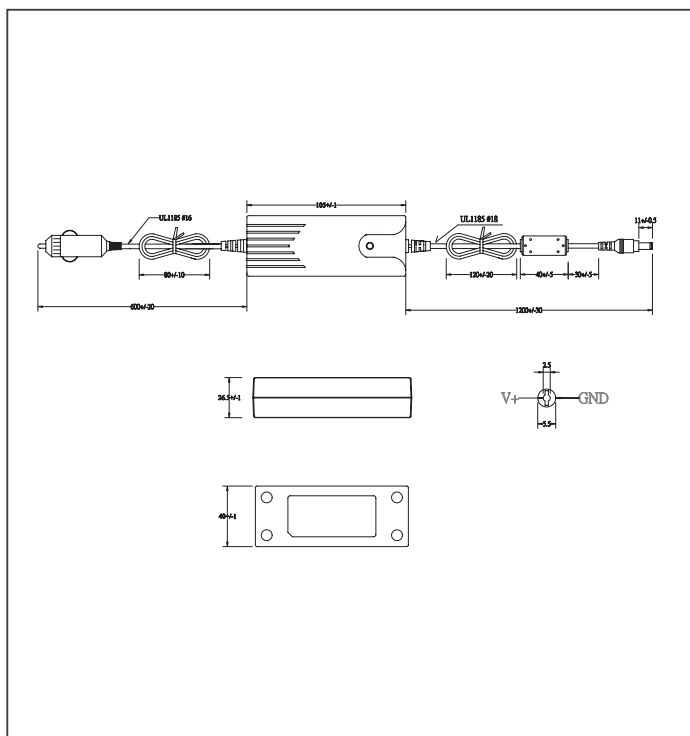

# 1255900364

DC-To-DC Power Adapter, Cigarette Plug for RTC-1010, RTC-1010M, RTC-1010RK

## Specifications

Mechanical	
Color	Black
Dimensions (W x H x D)	1.57" x 4.13" x 1.04" (40mm x 105mm x 26.5mm) Plug side length: 47.24" ± 1.18" (1200mm ± 30mm) Cigarette Plug side length: 23.6" ± 1.9" (600mm ± 50mm) Total length: 75" ± 1.9" (1905mm ± 50mm)

## Specifications

Mechanical	
Color	Black
Dimensions (W x H x D)	10.24" x 3.62" x 1.18" (260mm x 92mm x 30mm)

## Ordering Information

- **RTC-1200HSP01-000**  
Rotating Hand-Strap