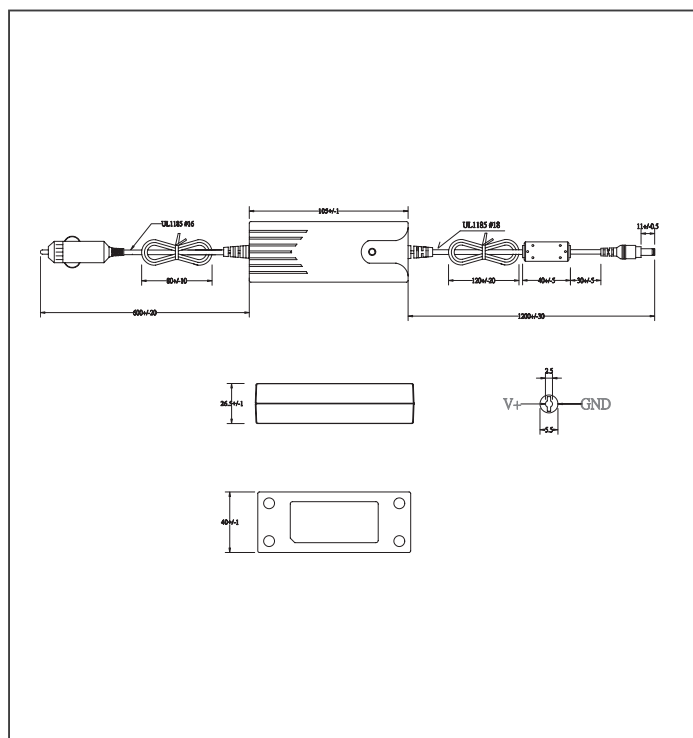

1255900363

DC-To-DC Power Adapter, Flying Wires for RTC-1010/ RTC-1010M

Specifications

| Mechanical | |
|------------------------|---|
| Color | Black |
| Dimensions (W x H x D) | Adapter case: 40 x 105 x 26.5 mm Plug side length: 1200 ± 30 mm Flying Wires side length: 600 ± 30 mm Total length: 1905 ± 60 mm |

Ordering Infomation

- **1255900363**
DC-To-DC Power Adapter, 12V to 36V Input, 12V/3A Output, One End-DC Jack, One End-Two Flying Wires

1255900364

DC-To-DC Power Adapter, Cigarette Plug for RTC-1010/ RTC-1010M

Specifications

| Mechanical | |
|------------------------|---|
| Color | Black |
| Dimensions (W x H x D) | Adapter case: 40 x 105 x 26.5 mm Plug side length: 1200 ± 30 mm Cigarette Plug side length: 600 ± 50 mm Total length: 1905 ± 50 mm |