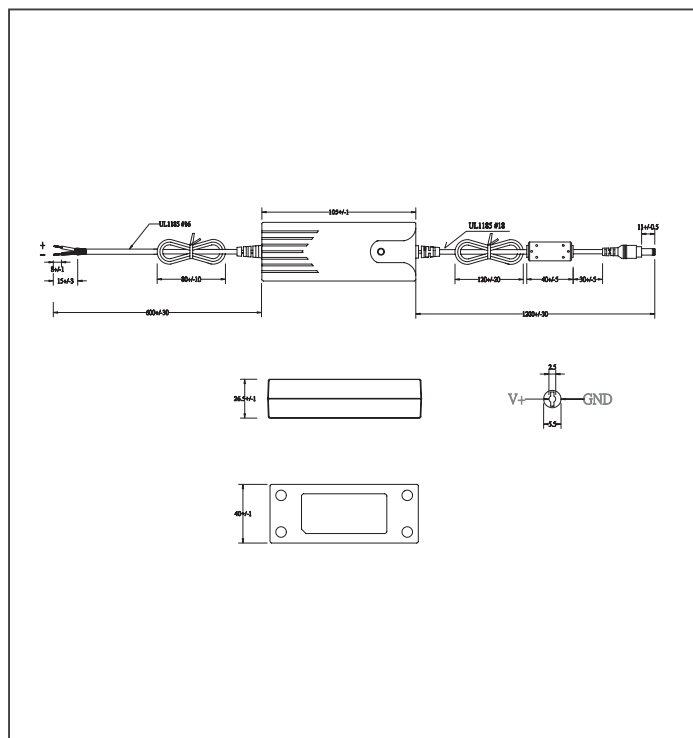

1255900363

DC-To-DC Power Adapter, Flying Wires for RTC-1010/ RTC-1010M

Specifications

| Mechanical | |
|------------------------|---|
| Color | Black |
| Dimensions (W x H x D) | Adapter case: 40 x 105 x 26.5 mm Plug side length: 1200 ± 30 mm Flying Wires side length: 600 ± 30 mm Total length: 1905 ± 60 mm |

Ordering Infomation

- **1255900363**
DC-To-DC Power Adapter, 12V to 36V Input, 12V/3A Output, One End-DC Jack, One End-Two Flying Wires

1255900364

DC-To-DC Power Adapter, Cigarette Plug for RTC-1010/ RTC-1010M

Specifications

| Mechanical | |
|------------------------|---|
| Color | Black |
| Dimensions (W x H x D) | Adapter case: 40 x 105 x 26.5 mm Plug side length: 1200 ± 30 mm Cigarette Plug side length: 600 ± 50 mm Total length: 1905 ± 50 mm |