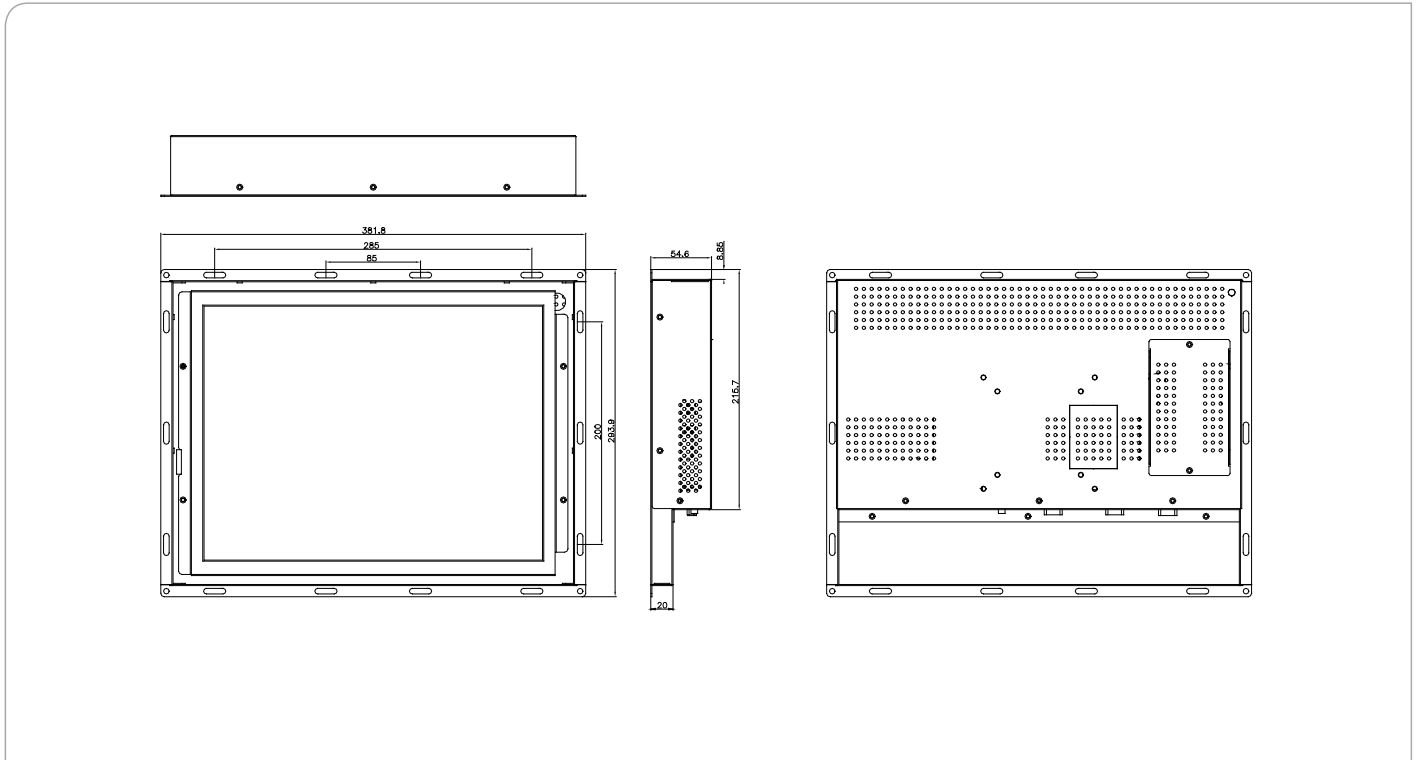

# POP-150

15" 4:3 Point Of Promotion Panel PC

## Specifications

System	
Processor	Intel® Atom™ N270 1.6 GHz
System Memory	DDR SODIMM x 1, Max. 2 GB
LCD/CRT Controller	Intel® 945GSE
Ethernet	10/100/1000Base -TX, RJ-45 x 2
I/O Port	RS-232 x 1, RS-232/422/485 x 1 USB2.0 x 2 Audio Line out x 1 PS/2 x 1 (Keyboard + Mouse Mini-DIN)
Storage Disk	2.5" Hard Disk Drive Bay/ CompactFlash™ Slot (internal)
Expansion Slot	Mini PCI x 1 (internal)
OS Support	Windows® XP, Windows® XP Pro for Embedded, Windows® 7
Mechanical	
Construction	Open frame
Color	Gray
Mounting	VESA 75/100
Dimension	15" x 11.61" x 2.36" (382mm x 295mm x 60mm)
Gross weight	15.4 lb (7 kg)
Environmental	
Operating Temperature	32°F ~ 104°F ( 0°C ~ 40°C)
Storage Temperature	-4°F ~ 140°F (-20°C ~ 60°C)
Storage Humidity	10% to 90%@ 40°C, non-condensing
Power Supply	
DC-DC input	Input Range: 9V~30V DC
LCD	
Display Type	15" TFT-LCD
Max. Resolution	1024 x 768
Max. Color	16.7M colors
Dot Size	0.297 x 0.297
Luminance	250 nits (TYP.)
View Angle	150°(H)/140°(V)
Back Light MTBF	30,000
TouchScreen	
Type	5-wire, Analog Resistive
Resolution	2048 x 2048
Light Transmission	80%
Lifetime	35 million activations

## Dimension

Unit: mm