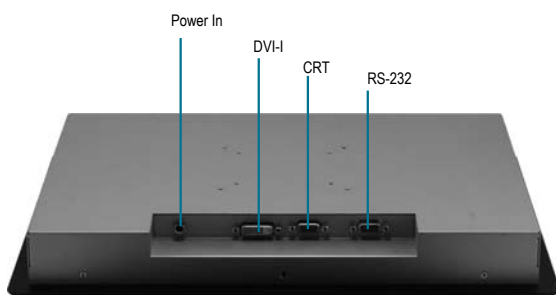

## 15" TFT Open Frame Industrial Display Monitor

## Features

- 15" TFT XGA LCD
- IP-65 Compliant Aluminum Front Panel
- RGB, DVI Signal Selectable
- VESA 75mm/100mm Standard Screw Holes

## Specifications

System	
Input Signal	RGB, DVI
On Screen Display Control	Brightness, Contrast, Phase, Sharpness, AutoTune, H/V-position
OS Support	MS DOS, Windows® 2000, Windows® XP, Linux Redhat 8.0, Windows® 7
Mechanical	
Construction	Steel chassis & aluminum alloy front panel
Front Panel Color	RAL 7035
Mounting	VESA mount Optional: Wallmount kit, Swivel ARM, Desktop stand
Dimension	Standard bezel: 16.3" (W) x 12.5" (H) x 1.92" (D) (415mm x 318mm x 49mm)
Carton Dimension	23.4" (W) x 21.7" (H) x 11.7" (D) (595mm x 550mm x 298mm)
Gross Weight	Standard bezel: 17.6 lb (8 Kg)
Environmental	
Operating Temperature	32°F ~ 113°F (0°C ~ 45°C)
Storage Temperature	-4°F ~ 140°F (-20°C ~ 60°C)
Operating Humidity	10% to 90% @ 40°C, non-condensing, without TouchScreen
Vibration	1G / 5 ~ 500Hz (Random) / Operation
Shock	15G peak acceleration (11 msec. duration) / Operation
EMC	CE/FCC Class A
Power Supply	
External Power Adapter 60W	Input: 100 to 240 ±10%V AC, Full Range Output: +12V DC@5A
LCD	
Display Type	15" color TFT LCD
Max. Resolution	1024 x 768
Max. Colors	16.2M
Dot Size	0.297mm x 0.297mm
Luminance	250 cd/m² (TYP)
Viewing Angle	150°(H) / 135°(V)
Brightness Control	Yes
Back Light MTBF (Hours)	50,000
TouchScreen (Optional)	
Type	Analog Resistive
Resolution	2048 x 2048
Light Transmission	80%
Lifetime	35 million activations
OS Support	MS-DOS, Windows® 2000, Windows® XP, Linux Redhat 8.0, Windows® 7