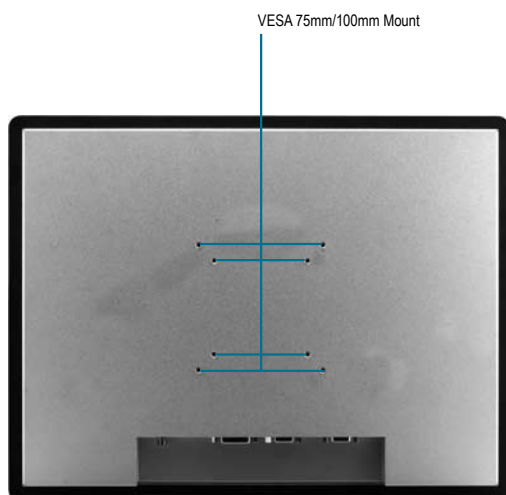

## 15" TFT Open Frame Industrial Display Monitor

## Features

- 15" TFT XGA LCD
- IP-65 Compliant Aluminum Front Panel
- RGB, DVI Signal Selectable
- VESA 75mm/100mm Standard Screw Holes

## Specifications

System	
Input Signal	RGB, DVI
On Screen Display Control	Brightness, Contrast, Phase, Sharpness, AutoTune, H/V-position
OS Support	MS DOS, Windows® 2000, Windows® XP, Linux Redhat 8.0, Windows® 7
Mechanical	
Construction	Steel chassis & aluminum alloy front panel
Front Panel Color	RAL 7035
Mounting	VESA mount Optional: Wallmount kit, Swivel ARM, Desktop stand
Dimension	Standard bezel: 16.3" (W) x 12.5" (H) x 1.92" (D) (415mm x 318mm x 49mm)
Carton Dimension	23.4" (W) x 21.7" (H) x 11.7" (D) (595mm x 550mm x 298mm)
Gross Weight	Standard bezel: 17.6 lb (8 Kg)
Environmental	
Operating Temperature	32°F ~ 113°F (0°C ~ 45°C)
Storage Temperature	-4°F ~ 140°F (-20°C ~ 60°C)
Operating Humidity	10% to 90% @ 40°C, non-condensing, without TouchScreen
Vibration	1G / 5 ~ 500Hz (Random) / Operation
Shock	15G peak acceleration (11 msec. duration) / Operation
EMC	CE/FCC Class A
Power Supply	
External Power Adapter 60W	Input: 100 to 240 ±10%V AC, Full Range Output: +12V DC@5A
LCD	
Display Type	15" color TFT LCD
Max. Resolution	1024 x 768
Max. Colors	16.2M
Dot Size	0.297mm x 0.297mm
Luminance	250 cd/m² (TYP)
Viewing Angle	150°(H) / 135°(V)
Brightness Control	Yes
Back Light MTBF (Hours)	50,000
TouchScreen (Optional)	
Type	Analog Resistive
Resolution	2048 x 2048
Light Transmission	80%
Lifetime	35 million activations
OS Support	MS-DOS, Windows® 2000, Windows® XP, Linux Redhat 8.0, Windows® 7

## Dimension

Unit: mm