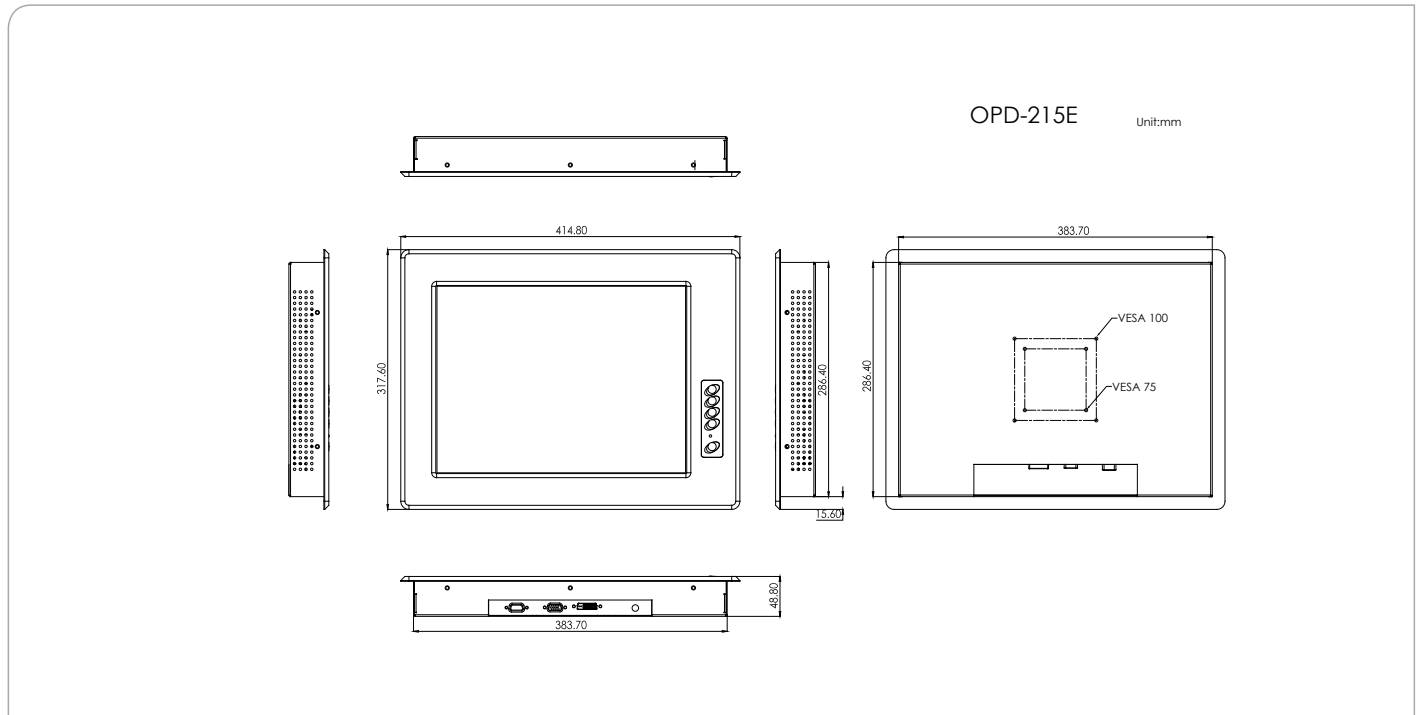

## Features

- 15" TFT XGA LCD
- IP-65 Compliant Aluminum Front Panel
- RGB, DVI Signal Selectable
- VESA 75mm/100mm Standard Screw Holes

## Specifications

System	
Input Signal	RGB, DVI
On Screen Display Control	Brightness, Contrast, Phase, Sharpness, AutoTune, H/V-position
OS Support	MS DOS, Windows® 2000, Windows® XP, Linux Redhat 8.0, Windows® 7
Mechanical	
Construction	Steel chassis & aluminum alloy front panel
Front Panel Color	RAL 7035
Mounting	VESA mount Optional: Wallmount kit, Swivel ARM, Desktop stand
Dimension	Standard bezel: 16.3" (W) x 12.5" (H) x 1.92" (D) (415mm x 318mm x 49mm)
Carton Dimension	23.4" (W) x 21.7" (H) x 11.7" (D) (595mm x 550mm x 298mm)
Gross Weight	Standard bezel: 17.6 lb (8 Kg)
Environmental	
Operating Temperature	32°F ~ 113°F (0°C ~ 45°C)
Storage Temperature	-4°F ~ 140°F (-20°C ~ 60°C)
Operating Humidity	10% to 90% @ 40°C, non-condensing, without TouchScreen
Vibration	1G / 5 ~ 500Hz (Random) / Operation
Shock	15G peak acceleration (11 msec. duration) / Operation
EMC	CE/FCC Class A
Power Supply	
External Power Adapter 60W	Input: 100 to 240 ±10%V AC, Full Range Output: +12V DC@5A
LCD	
Display Type	15" color TFT LCD
Max. Resolution	1024 x 768
Max. Colors	16.2M
Dot Size	0.297mm x 0.297mm
Luminance	250 cd/m² (TYP)
Viewing Angle	150°(H) / 135°(V)
Brightness Control	Yes
Back Light MTBF (Hours)	50,000
TouchScreen (Optional)	
Type	Analog Resistive
Resolution	2048 x 2048
Light Transmission	80%
Lifetime	35 million activations
OS Support	MS-DOS, Windows® 2000, Windows® XP, Linux Redhat 8.0, Windows® 7

## Dimension

Unit: mm