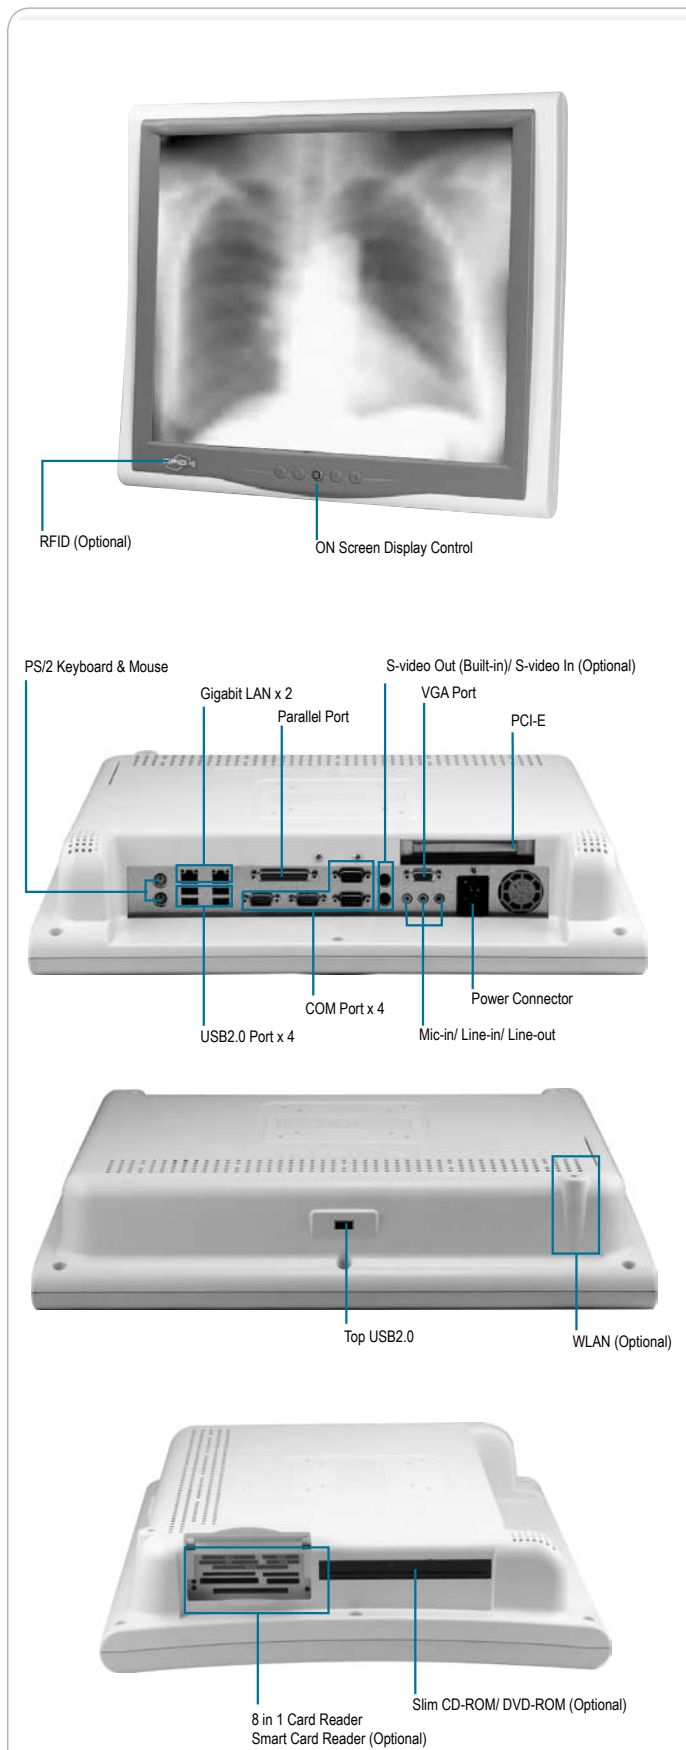

# ONYX-195V

■ Extreme Performance Medical Station, 19" LCD With Intel® Core™ 2 Duo Processor, Up To 8 GB Memory Support

## Features

- 19" True Color Diagnostic Medical PC
- High Performance Intel® Core™ 2 Duo Processor With Up To 8 GB RAM Support
- Built-In Security RFID And Smart Card (Optional)
- Supports PCI-Express [X16] Expansion
- Mini-PCI Capture Card Supports Non-DICOM To DICOM CAM (Optional)
- 802.11a/b/g/n And Bluetooth Wireless Solution (Optional)
- Latex-Free

## Specifications

Main Specifications	
Processor	Intel® Core™ 2 Duo Processor
System Memory	DDR III up to 8 GB
LCD Controller	Intel® 45GME
OS Support	Windows® XP, Windows® 7
Expansion	PCI-E [x16] x 1, Mini-PCI x 1, Mini Card x 1
Storage Disk Drive	2.5" Hard Disk Drive x1 (Optional) SlimDVD/CD x1 (Optional) 8-in-1 card reader x1 Smartcard reader x1 (Optional)
Display	
Size	19"
Resolution	1280 x 1024
Max. Colors	16.7M
Luminance	300 nits
View Angle	178°(H)/178°(V)
Contrast Ratio	2000:1
Back Light MTBF (Hours)	50,000
Touch Screen	5-wire R-TS Resistive/ 2048 x 2048, 35 million times
I/O	
Audio	HD Audio
USB	USB2.0 x 5
Serial Port	RS-232 x 3, RS-232/422/485 x 1
Ethernet	Gigabit Ethernet x 2 (Isolated)
Parallel Port	Support ECP/EPP x 1
Keyboard & Mouse	PS/2 interface
Video	S-video out/ S-video in (optional)
Speaker	2W x 2
Mechanical and Environmental	
Power Requirement	100/240V AC, 180W
Operating Temperature	32°F ~ 104°F (0°C ~ 40°C)
Storage Temperature	-4°F ~ 140°F (-20°C ~ 60°C)
Mounting	VESA 75/100
Gross Weight	22 lb (10 kg)
Net Weight	18.7 lb (8.5 kg)
EMC	CE/FCC Class B, UL-60601-1, EN-60601-2