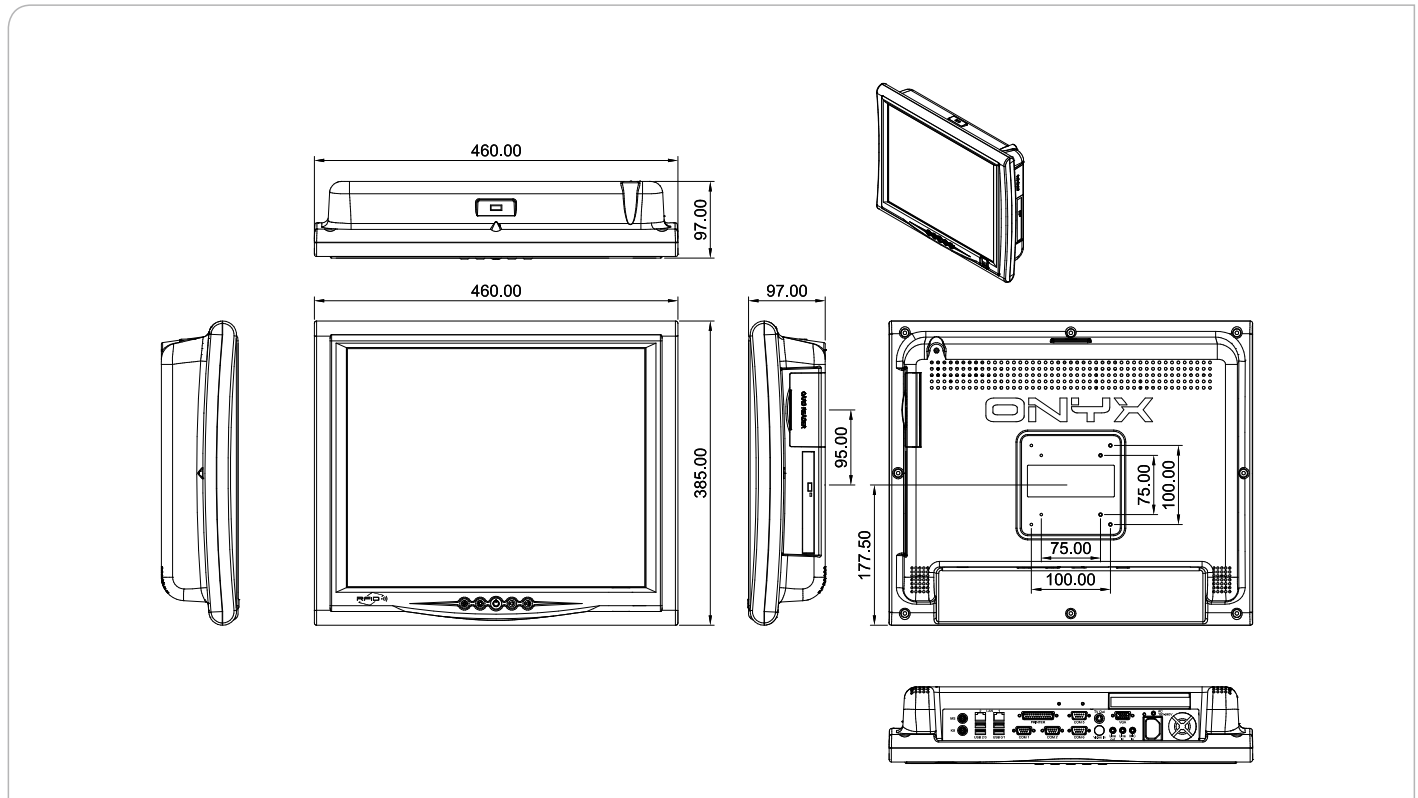

## Features

- 19" True Color Diagnostic Medical PC
- High Performance Intel® Core™ 2 Duo Processor With Up To 8 GB RAM Support
- Built-In Security RFID And Smart Card (Optional)
- Supports PCI-Express [X16] Expansion
- Mini-PCI Capture Card Supports Non-DICOM To DICOM CAM (Optional)
- 802.11a/b/g/n And Bluetooth Wireless Solution (Optional)
- Latex-Free

## Specifications

Main Specifications	
Processor	Intel® Core™ 2 Duo Processor
System Memory	DDR III up to 8 GB
LCD Controller	Intel® 45GME
OS Support	Windows® XP, Windows® 7
Expansion	PCI-E [x16] x 1, Mini-PCI x 1, Mini Card x 1
Storage Disk Drive	2.5" Hard Disk Drive x1 (Optional) SlimDVD/CD x1 (Optional) 8-in-1 card reader x1 Smartcard reader x1 (Optional)
Display	
Size	19"
Resolution	1280 x 1024
Max. Colors	16.7M
Luminance	300 nits
View Angle	178°(H)/178°(V)
Contrast Ratio	2000:1
Back Light MTBF (Hours)	50,000
Touch Screen	5-wire R-TS Resistive/ 2048 x 2048, 35 million times
I/O	
Audio	HD Audio
USB	USB2.0 x 5
Serial Port	RS-232 x 3, RS-232/422/485 x 1
Ethernet	Gigabit Ethernet x 2 (Isolated)
Parallel Port	Support ECP/EPP x 1
Keyboard & Mouse	PS/2 interface
Video	S-video out/ S-video in (optional)
Speaker	2W x 2
Mechanical and Environmental	
Power Requirement	100/240V AC, 180W
Operating Temperature	32°F ~ 104°F (0°C ~ 40°C)
Storage Temperature	-4°F ~ 140°F (-20°C ~ 60°C)
Mounting	VESA 75/100
Gross Weight	22 lb (10 kg)
Net Weight	18.7 lb (8.5 kg)
EMC	CE/FCC Class B, UL-60601-1, EN-60601-2

## Dimension

Unit: mm