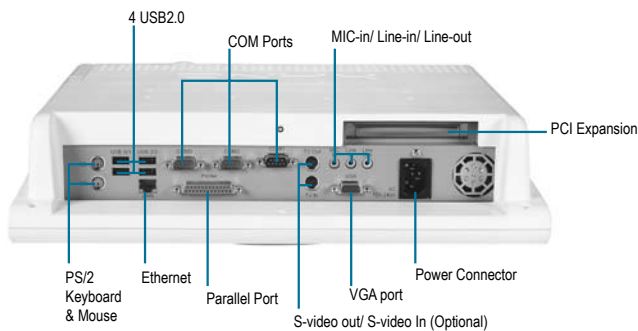

■ Low Noise Medical Station, 19" LCD With Pentium® M Processor

Features

- 19" True Color High Contrast 300 Nits Medical LCD
- Integrated Security Smart Card Reader (Optional)
- Telemedicine Solution
- Mini-PCI Capture Card Supports Non-DICOM To DICOM CAM (Optional)
- High Performance & Low Power System Solution
- 802.11a/b/g/n Wireless Antenna (Optional)

Specifications

Main Specifications	
Processor	Intel® Pentium® M (up to 2.0 GHz)/ Celeron® M processor
Memory	184-pin DDR SDRAM DIMM x 1, Max. 1 GB (DDR-266/333)
OS Support	MS DOS, Windows® 2000, Windows® XP, Windows® 7
Expansion Interface	PCI x1, Mini-PCI x 1
Storage Disk Drive	Slim DVD/CD x 1 (optional), 2.5" Hard Disk Drive x 1 (optional), 8-in-1 Card Reader x 1
Display	
Size	19"
Resolution	1280 x 1024
Max. Colors	16.7M
Luminance	300 nits
Contrast Ratio	2000:1
Viewing Angle	178°(H)/ 178°(V)
Back Light MTBF (Hours)	50,000
Touch Screen	5-wire Resistive/ 2048 x 2048
I/O	
Audio	MIC-in, Line-in, Line-out
USB	External x 5 and internal x 2
Serial port	3 ports: RS-232 x 2, RS-232/422/485 x 1
Ethernet	10/100 Base-TX Ethernet x 1
Parallel port	Printer port x 1
Keyboard & Mouse	PS/2 Keyboard x 1, PS/2 Mouse x 1
Video	S-video out x 1/ S-video in x 1 (optional)
Speaker	Speaker x 2 (2W)
Mechanical and Environmental	
Power Requirement	100/240V AC
Operating Temperature	32°F ~ 104°F (0°C ~ 40°C)
Storage Temperature	-4°F ~ 140°F (-20°C ~ 60°C)
Storage Humidity	10% ~ 95% @35°C, non-condensing
Mounting	VESA 75/100
Gross Weight	22.88 lb (10.4 kg)
Net Weight	19.58 lb (8.9 kg)
EMC	CE/FCC Class B, UL 60601-1, EN 60601-1