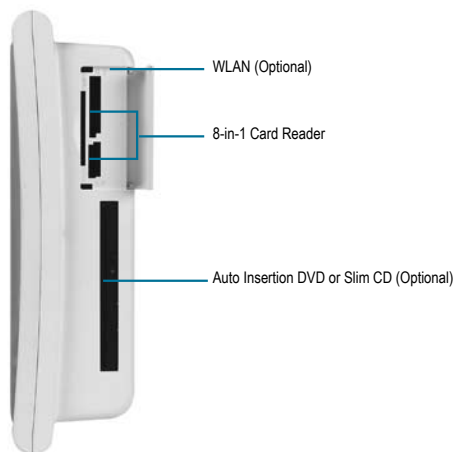

■ Low Noise Medical Station, 19" LCD With Pentium® M Processor

Features

- 19" True Color High Contrast 300 Nits Medical LCD
- Integrated Security Smart Card Reader (Optional)
- Telemedicine Solution
- Mini-PCI Capture Card Supports Non-DICOM To DICOM CAM (Optional)
- High Performance & Low Power System Solution
- 802.11a/b/g/n Wireless Antenna (Optional)

Specifications

Main Specifications	
Processor	Intel® Pentium® M (up to 2.0 GHz)/ Celeron® M processor
Memory	184-pin DDR SDRAM DIMM x 1, Max. 1 GB (DDR-266/333)
OS Support	MS DOS, Windows® 2000, Windows® XP, Windows® 7
Expansion Interface	PCI x1, Mini-PCI x 1
Storage Disk Drive	Slim DVD/CD x 1 (optional), 2.5" Hard Disk Drive x 1 (optional), 8-in-1 Card Reader x 1
Display	
Size	19"
Resolution	1280 x 1024
Max. Colors	16.7M
Luminance	300 nits
Contrast Ratio	2000:1
Viewing Angle	178°(H)/ 178°(V)
Back Light MTBF (Hours)	50,000
Touch Screen	5-wire Resistive/ 2048 x 2048
I/O	
Audio	MIC-in, Line-in, Line-out
USB	External x 5 and internal x 2
Serial port	3 ports: RS-232 x 2, RS-232/422/485 x 1
Ethernet	10/100 Base-TX Ethernet x 1
Parallel port	Printer port x 1
Keyboard & Mouse	PS/2 Keyboard x 1, PS/2 Mouse x 1
Video	S-video out x 1/ S-video in x 1 (optional)
Speaker	Speaker x 2 (2W)
Mechanical and Environmental	
Power Requirement	100/240V AC
Operating Temperature	32°F ~ 104°F (0°C ~ 40°C)
Storage Temperature	-4°F ~ 140°F (-20°C ~ 60°C)
Storage Humidity	10% ~ 95% @35°C, non-condensing
Mounting	VESA 75/100
Gross Weight	22.88 lb (10.4 kg)
Net Weight	19.58 lb (8.9 kg)
EMC	CE/FCC Class B, UL 60601-1, EN 60601-1