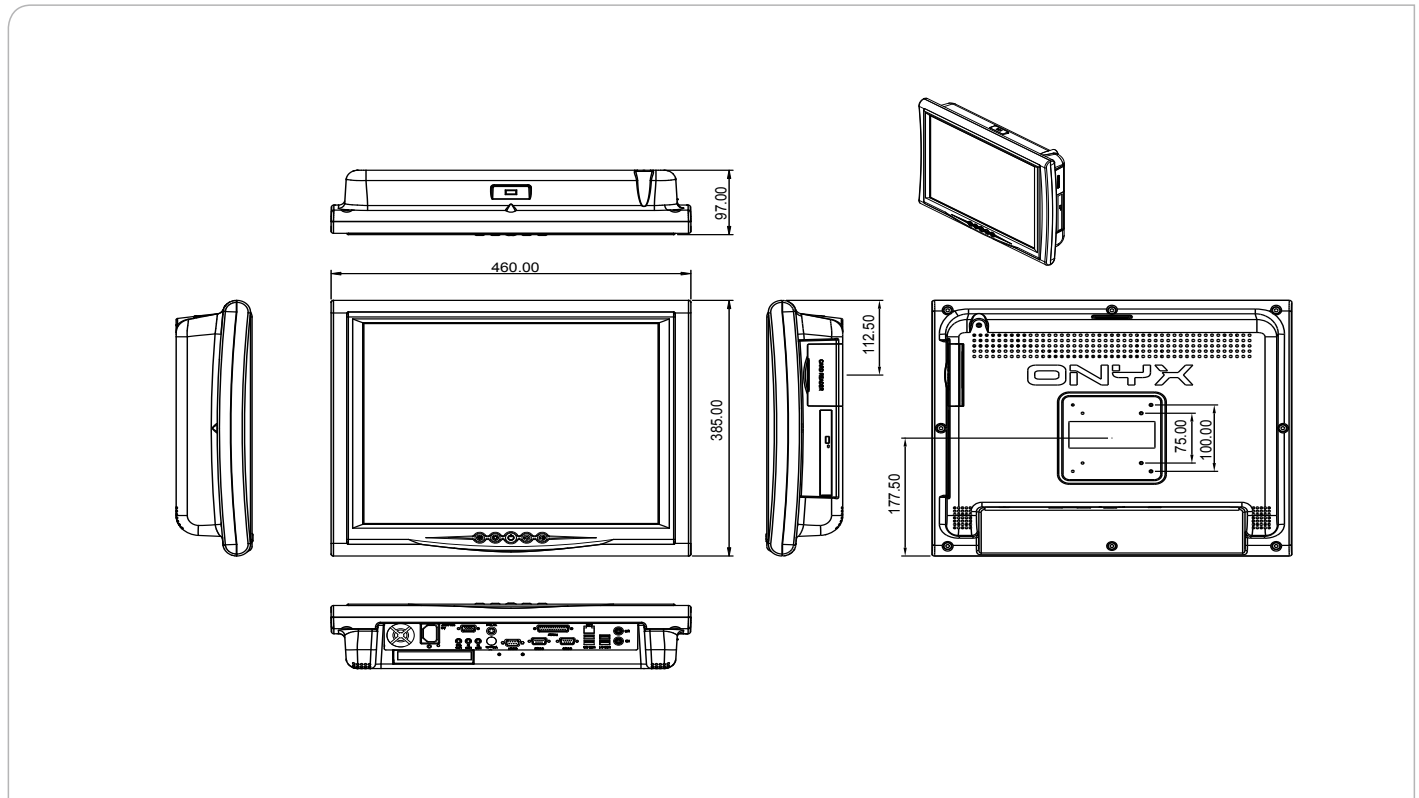

ONYX-193

Dimension

Unit: mm

Ordering Information

- **TF-ONYX-193HT-A1-1010**
  Medical Station, Pentium® M 1.6 GHz, 19" 300 nits TFT, 1P, AC, Card Reader, 1 Mini PCI
- **TF-ONYX-193HT-A2-1010**
  Medical Station, Celeron® M 1.3 GHz, 19" 300 nits TFT, 1P, AC, Card Reader, 1 Mini-PCI
- **TF-ONYX-193HTT-A1-1010**
  TF-ONYX-193HT-A1-1010 w/Resistive TouchScreen
- **TF-ONYX-193HTT-A2-1010**
  TF-ONYX-193HT-A2-1010 w/Resistive TouchScreen

Optional Accessories

- **184-pin DDR SDRAM**
- **TF-PER-M00**
  Slim Auto Insertion DVD ROM, 8X, COMBO, White Color
- **TF-PER-M03**
  Slim Auto Insertion DVD-RW, White Color
- **TF-PER-M07**
  Mini-PCI Capture Card
- **TF-PER-M02**
  PCI TV tuner, Capture Card
- **TF-PER-M08**
  Barcode Scanner, 500 Scans Per Second
- **TF-PER-M04**
  USB Skype Phone
- **TF-PER-M17**
  USB Finger Printer
- **9741666646**
  Wireless LAN Kit
- **PER-M20**
  Desktop Stand with VESA 75/100, Cool Gray 3C
- **PER-M19**
  3-level Trolley
- **AP-LN9686Q80200**
  WLAN Kit, IEEE 802.11 a/b/g/n