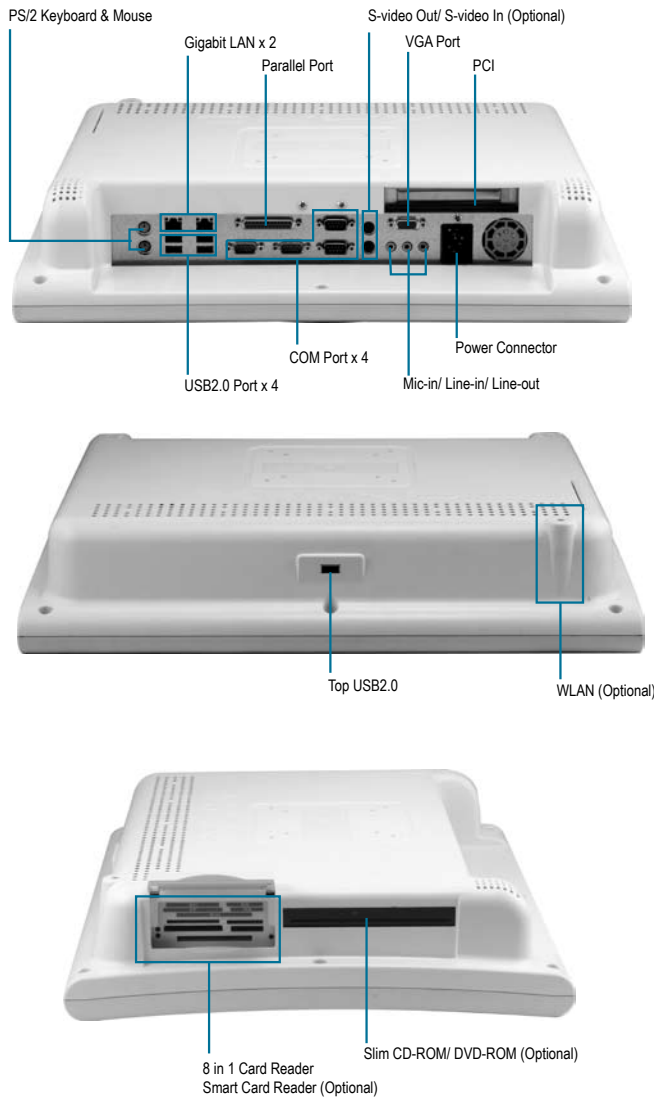

■ Diagnostic Medical Station, 17" LCD With Intel® Core™ 2 Duo Processor And Graphic Accelerator

Features

- MXM Graphic Accelerator
- 17" True Color Diagnostic Medical Station
- High Performance Intel® Core™ 2 Duo Processor
- Built-In Security RFID And Smart Card Reader
- Supports PCI Expansion
- 802.11a/b/g/n And Bluetooth Wireless Solution (Optional)
- UL 60601-1, EN60601-1 Certified

Specifications

Main Specifications	
Processor	Intel® Core™ Duo/ Core™ 2 Duo Processors (up to 2.16 GHz)
LCD controller	Intel® 945GM+ E2400 MXM module
System Memory	DDRII SODIMM support DDRII 400/533/667 up to 2 GB
OS Support	Windows® 2000, Windows® XP, Windows® 7
Expansion	PCI x 1, Mini-PCI x 1, Mini Card x 1
Drive Bay	Slim DVD/CD x 1 (Optional), 2.5" Hard Disk Drive x 1(SATA),
Display	
Size	17"
Resolution	1280 x 1024
Max. Colors	16.7M
Luminance	380 nits
View Angle	170°(H)/170°(V)
Contrast Ratio	1000 : 1
Back Light MTBF (Hours)	50,000
Touch Screen	5-wire Resistive/ 2048 x 2048
I/O	
Audio	MIC-in, Line-in, Line-out
USB	External x 5, Internal x 3
Serial port	RS-232 x 3, RS-232/422/485 x 1
Ethernet	Gigabit Ethernet x 2 (Isolation)
Parallel port	Printer x 1
Keyboard & Mouse	PS/2 keyboard x 1, PS/2 mouse x 1
Video	S-video out x 1/ S-video in x 1 (Optional)
Speaker	Speaker x 2 (2W)
Mechanical and Environmental	
Power Requirement	100/240V AC
Operating Temperature	32°F ~ 104°F (0°C ~ 40°C)
Storage Temperature	-4°F ~ 140°F (-20°C ~ 60°C)
Mounting	VESA 75/100
Gross Weight	22 lb (10 Kg)
Net Weight	18.7 lb (8.5 Kg)
EMC	CE/FCC Class B, UL 60601-1, EN 60601-1