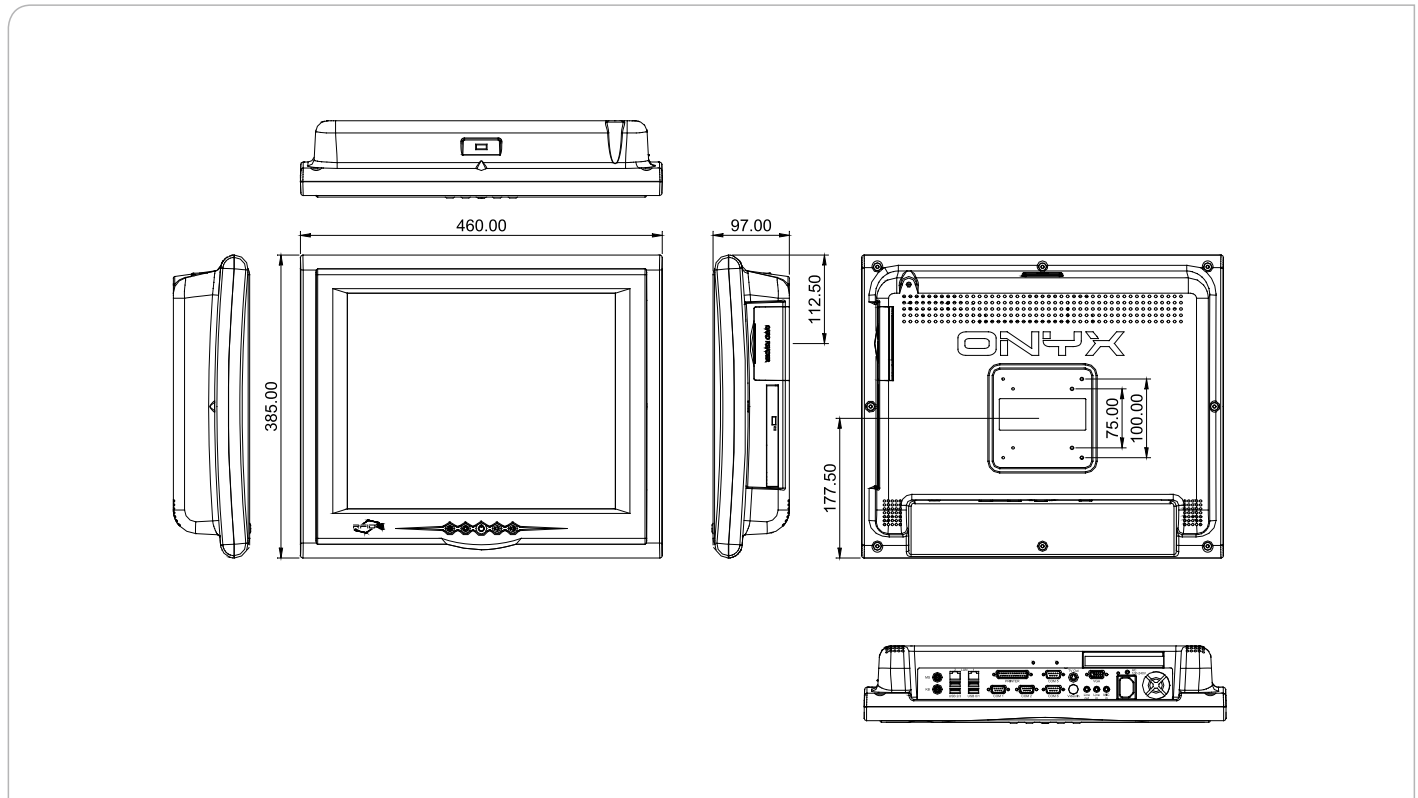

ONYX-175X

Dimension

Unit: mm

Ordering Information

- **TF-ONYX-175XT-A1-1010**
  Expert Medical Station, Intel® Core™ Duo 2.0 GHz T7200 CPU, 17" True Color LCD, MXM
- **TF-ONYX-175XTT-A1-1010**
  Expert Medical Station, Intel® Core™ Duo 2.0 GHz T5500 CPU, 17" True Color LCD, MXM, R-TS
- **TF-ONYX-175XT-A2-1010**
  Expert Medical Station, Intel® Core™ Duo 1.83 GHz T7200 CPU, 17" True Color LCD, MXM
- **TF-ONYX-175XTT-A2-1010**
  Expert Medical Station, Intel® Core™ Duo 1.83 GHz T5500 CPU, 17" True Color LCD, MXM, R-TS
- **TF-ONYX-175XT-F1-1010**
  TF-ONYX-175XT-A1-1010 with RFID
- **TF-ONYX-175XTT-F1-1010**
  TF-ONYX-175XTT-A1-1010 with RFID
- **TF-ONYX-175XT-F2-1010**
  TF-ONYX-175XT-A2-1010 with RFID
- **TF-ONYX-175XTT-F2-1010**
  TF-ONYX-175XTT-A2-1010 with RFID

Optional Accessories

- **DDRII SODIMM Supports DDRII 400/533/667**
- **TF-PER-M21**
  Smart Card Reader Kit
- **TF-PER-M00**
  Slim Auto Insertion DVD ROM, 8X, COMBO, White Color
- **TF-PER-M03**
  Slim Auto Insertion DVD-RW, White Color
- **TF-PER-M02**
  PCI TV Tuner, Capture Card
- **TF-PER-M08**
  Barcode Scanner, 500 Scans Per Second
- **TF-PER-M04**
  USB Skype Phone
- **TF-PER-M01**
  Bluetooth 2.0 + EDR USB Module
- **TF-PER-M17**
  USB Finger Printer
- **PER-M20**
  Desktop Stand with VESA75/100, Cool Gray 3C
- **PER-M19**
  3-level Trolley
- **AP-LN9686Q80200**
  WLAN Kit, IEEE 802.11 a/b/g/n