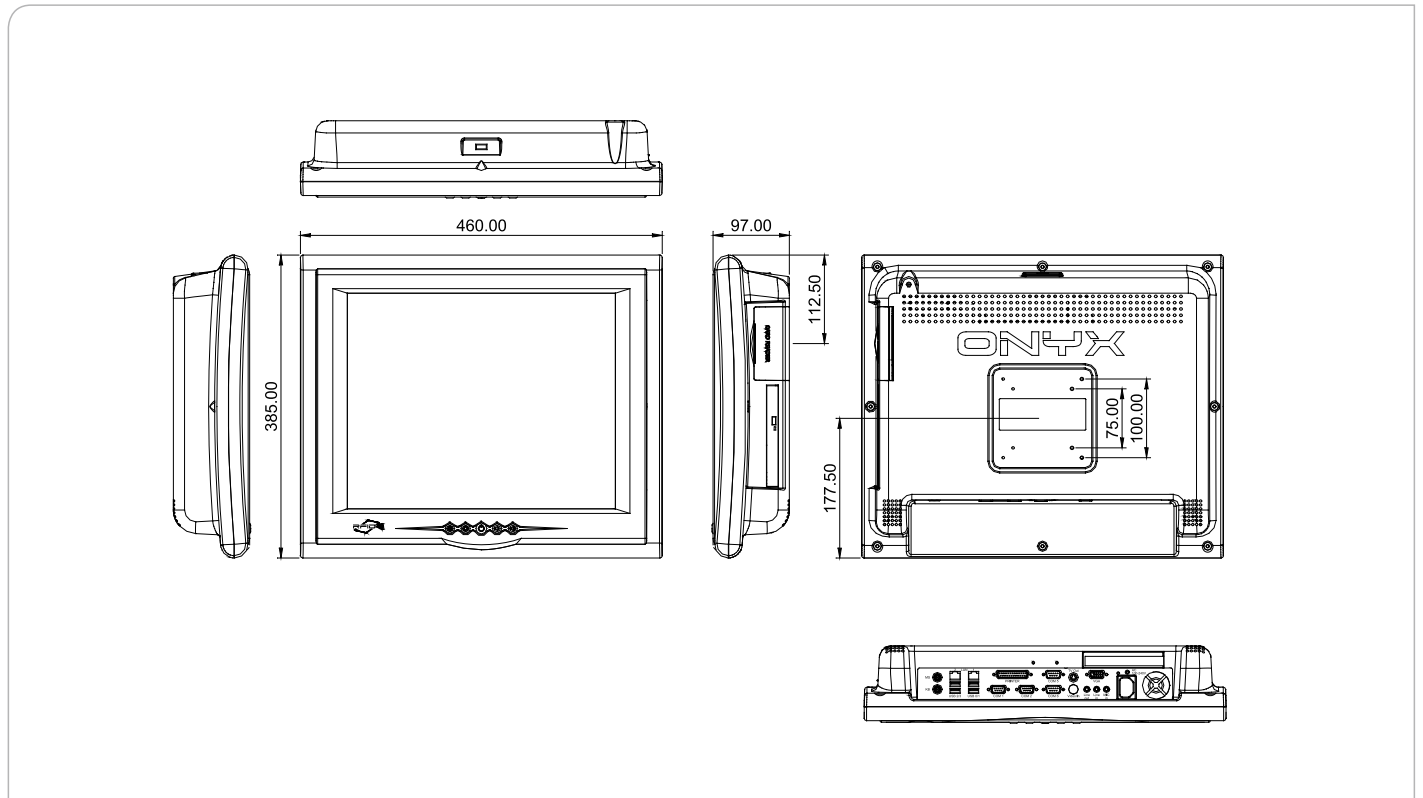

Specifications

Main Specifications	
Processor	Intel® Core™ 2 Duo Processor
System Memory	DDR III up to 8 GB
LCD Controller	Intel® 45GME
OS Support	Windows® XP, Windows® 7
Expansion	PCI-E [x16] x 1, Mini-PCI x 1, Mini Card x 1
Storage Disk Drive	2.5" Hard Disk Drive x1 (Optional) SlimDVD/CD x1 (Optional) 8-in-1 card reader x1 Smartcard reader x1 (Optional)
Display	
Size	17"
Resolution	1280 x 1024
Max. Colors	16.7M
Luminance	380 nits
View Angle	170°(H)/170°(V)
Contrast Ratio	1000 : 1
Back Light MTBF (Hours)	50,000
Touch Screen	Resistive/ 2048 x 2048, 35 million times
I/O	
Audio	HD Audio
USB	USB2.0 x 5
Serial Port	RS-232 x 3, RS-232/422/485 x 1
Ethernet	Gigabit Ethernet x 2 (Isolated)
Parallel Port	Support ECP/EPP x 1
Keyboard & Mouse	PS/2 interface
Video	S-video out/ S-video in (optional)
Speaker	2W x 2
Mechanical and Environmental	
Power Requirement	100/240V AC, 180W
Operating Temperature	32°F ~ 104°F (0°C ~ 40°C)
Storage Temperature	-4°F ~ 140°F (-20°C ~ 60°C)
Mounting	VESA 75/100
Gross Weight	21.78 lb (9.9 kg)
Net Weight	18.48 lb (8.4 kg)
EMC	CE/FCC Class B, UL-60601-1, EN-60601-2

ONYX-175V

Dimension

Unit: mm

Ordering Information

- **TF-ONYX-175VT-A1-1010**
Intel® Core™ 2 Duo Medical Station P8400 2.26 GHz, AC, Card Reader
- **TF-ONYX-175VTT-A1-1010**
TF-ONYX-175VT-A1-1010 w/Touch Screen