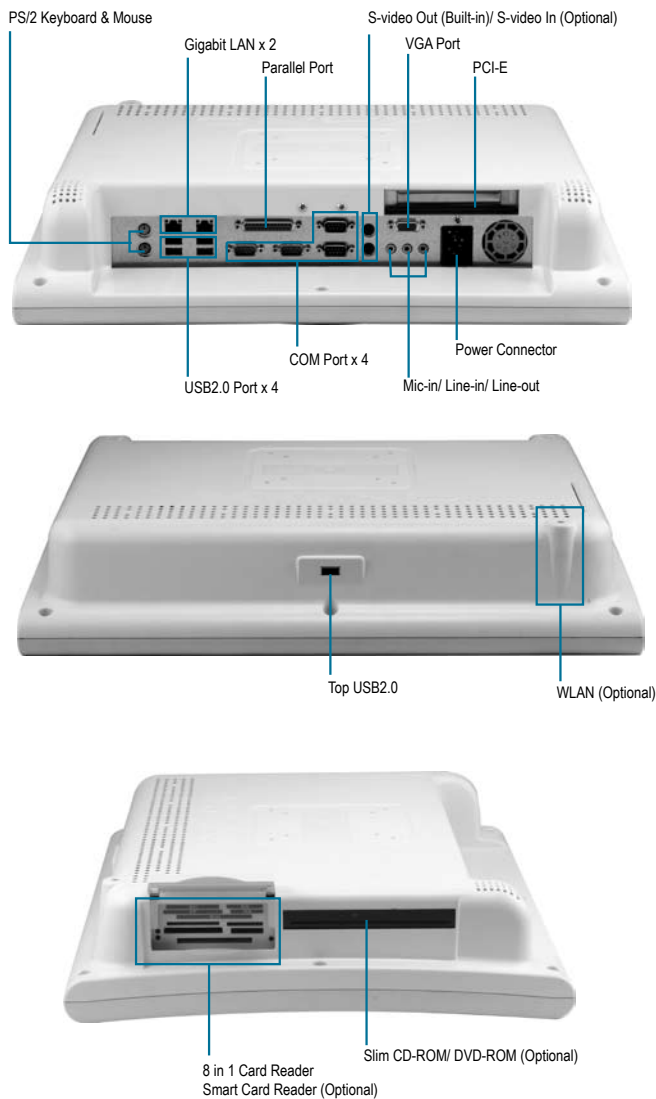

ONYX-175V

■ Extreme Performance Medical Station, 17" LCD With Intel® Core™ 2 Duo Processor, Up To 8 GB Memory Support

Features

- 17" True Color Diagnostic Medical PC
- High Performance Intel® Core™ 2 Duo Processor With Up To 8 GB RAM Support
- Built-In Security RFID And Smart Card (Optional)
- Supports PCI-E [x16] Expansion
- Mini-PCI Capture Card Supports Non-DICOM To DICOM CAM (Optional)
- 802.11a/b/g/n And Bluetooth Wireless Solution (Optional)
- Latex-Free

Specifications

Main Specifications	
Processor	Intel® Core™ 2 Duo Processor
System Memory	DDR III up to 8 GB
LCD Controller	Intel® 45GME
OS Support	Windows® XP, Windows® 7
Expansion	PCI-E [x16] x 1, Mini-PCI x 1, Mini Card x 1
Storage Disk Drive	2.5" Hard Disk Drive x1 (Optional) SlimDVD/CD x1 (Optional) 8-in-1 card reader x1 Smartcard reader x1 (Optional)
Display	
Size	17"
Resolution	1280 x 1024
Max. Colors	16.7M
Luminance	380 nits
View Angle	170°(H)/170°(V)
Contrast Ratio	1000 : 1
Back Light MTBF (Hours)	50,000
Touch Screen	Resistive/ 2048 x 2048, 35 million times
I/O	
Audio	HD Audio
USB	USB2.0 x 5
Serial Port	RS-232 x 3, RS-232/422/485 x 1
Ethernet	Gigabit Ethernet x 2 (Isolated)
Parallel Port	Support ECP/EPP x 1
Keyboard & Mouse	PS/2 interface
Video	S-video out/ S-video in (optional)
Speaker	2W x 2
Mechanical and Environmental	
Power Requirement	100/240V AC, 180W
Operating Temperature	32°F ~ 104°F (0°C ~ 40°C)
Storage Temperature	-4°F ~ 140°F (-20°C ~ 60°C)
Mounting	VESA 75/100
Gross Weight	21.78 lb (9.9 kg)
Net Weight	18.48 lb (8.4 kg)
EMC	CE/FCC Class B, UL-60601-1, EN-60601-2

ONYX-175V

Dimension

Unit: mm

Ordering Information

- **TF-ONYX-175VT-A1-1010**
Intel® Core™ 2 Duo Medical Station P8400 2.26 GHz, AC, Card Reader
- **TF-ONYX-175VTT-A1-1010**
TF-ONYX-175VT-A1-1010 w/Touch Screen