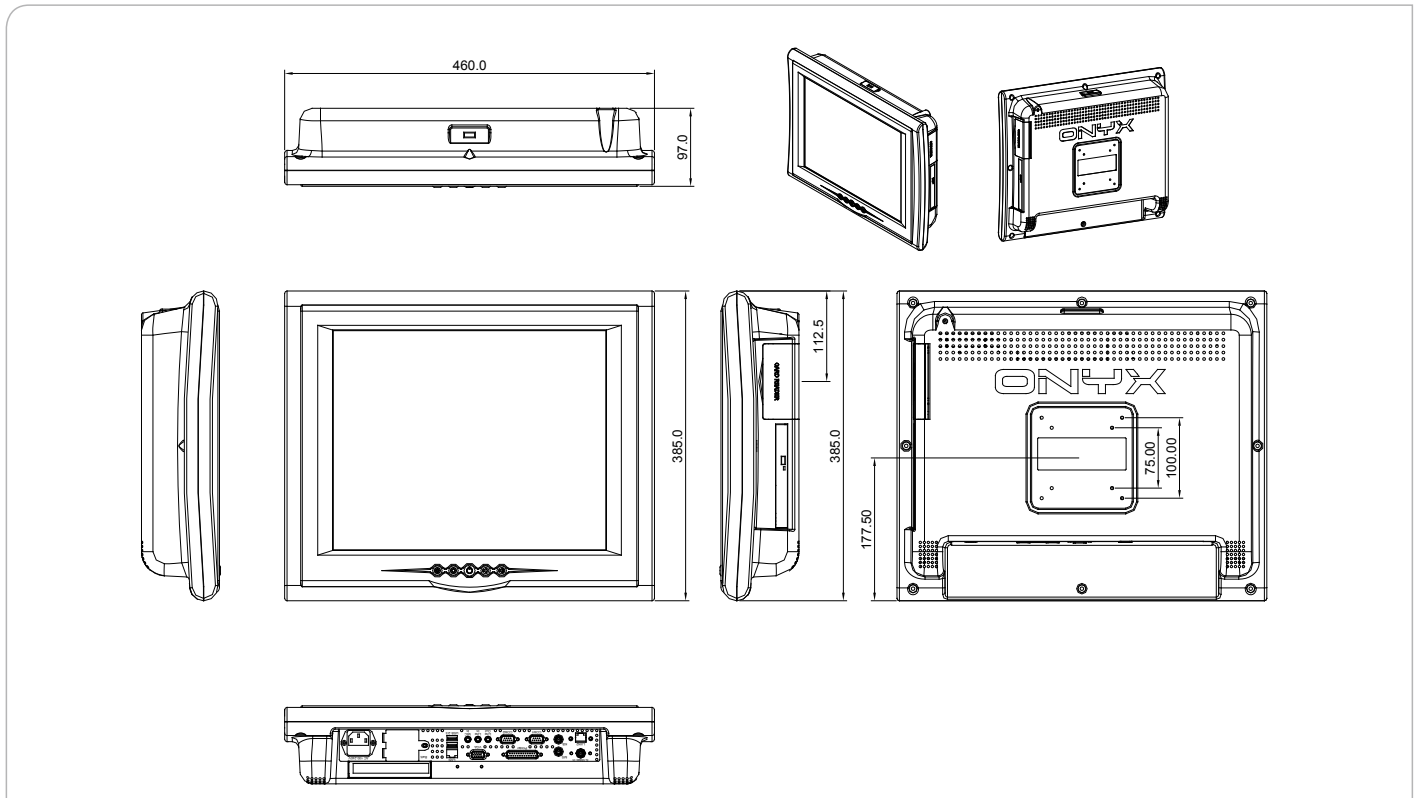

■ Power Medical Station, 17" Battery Backup With Pentium® M Processor

TAIWAN
EXCELLENCE
2008

Features

- 17" True Color High Contrast 380 Nits Medical LCD
- Battery Backup
- Mini-PCI Capture Card Supports Non-DICOM To DICOM CAM (Optional)
- High Performance & Low Power System Solution
- 802.11a/b/g/n Wireless Antenna (Optional)
- UL60601-1, EN60601-1 And IEC60601-1 Medical Certification

Specifications

Main Specifications	
Processor	Intel® Pentium® M (up to 2.0 GHz)/ Celeron® M processor
Memory	184-pin DDR SDRAM DIMM x 1, Max. 1 GB (DDR-266/333)
OS Support	MS DOS, Windows® 2000, Windows® XP, Windows® 7
Expansion Interface	PCI x 1, Mini-PCI x 1
Storage Disk Drive	Slim DVD/CD x 1 (optional), 2.5" Hard Disk Drive x 1 (optional) , 8-in-1 Card Reader x 1
Display	
Size	17"
Resolution	1280 x 1024
Max. Colors	16.7M
Luminance	380 nits
Viewing Angle	170° (H)/ 170° (V)
Contrast Ratio	1000 : 1
Back Light MTBF (Hours)	50,000
Touch Screen	5-wire Resistive/ 2048 x 2048
I/O	
Audio	MIC-in, Line-in, Line-out
USB	USB2.0 x 2
Serial port	RS-232 x 2
Parallel port	Printer x 1
Keyboard & Mouse	PS/2 Keyboard x 1, PS/2 Mouse x 1
Speaker	Speaker x 2 (2W)
Mechanical and Environmental	
Power Requirement	AC Model: 100/240 V AC
Li-ion Battery Pack	4400mAh Li-ion Battery Pack
Operating Temperature	32°F ~ 104°F (0°C ~ 40°C)
Storage Temperature	-4°F ~ 140°F (-20°C ~ 60°C)
Storage Humidity	10% ~ 95% @35°C, non-condensing
Mounting	VESA 75/100
Gross Weight	21.56 lb (9.8 kg)
Net Weight	18.26 lb (8.3 kg)
EMC	CE/FCC Class B, UL 60601-1, EN 60601-1

ONYX-174

Dimension

Unit: mm

Ordering Information

- **TF-ONYX-174HT-A1-1110**
Power Medical Station, Pentium® M 1.6 GHz, 17" 380 nits TFT, 1P, AC, Battery Pack
- **TF-ONYX-174HTT-A1-1110**
TF-ONYX-174HT-A1-1110 W/Resistive TouchScreen
- **TF-ONYX-174HT-A2-1110**
Power Medical Station, Celeron® M 1.3 GHz, 17" 380 nits TFT, 1P, AC, Battery Pack
- **TF-ONYX-174HTT-A2-1110**
TF-ONYX-174HT-A2-1110 W/Resistive TouchScreen