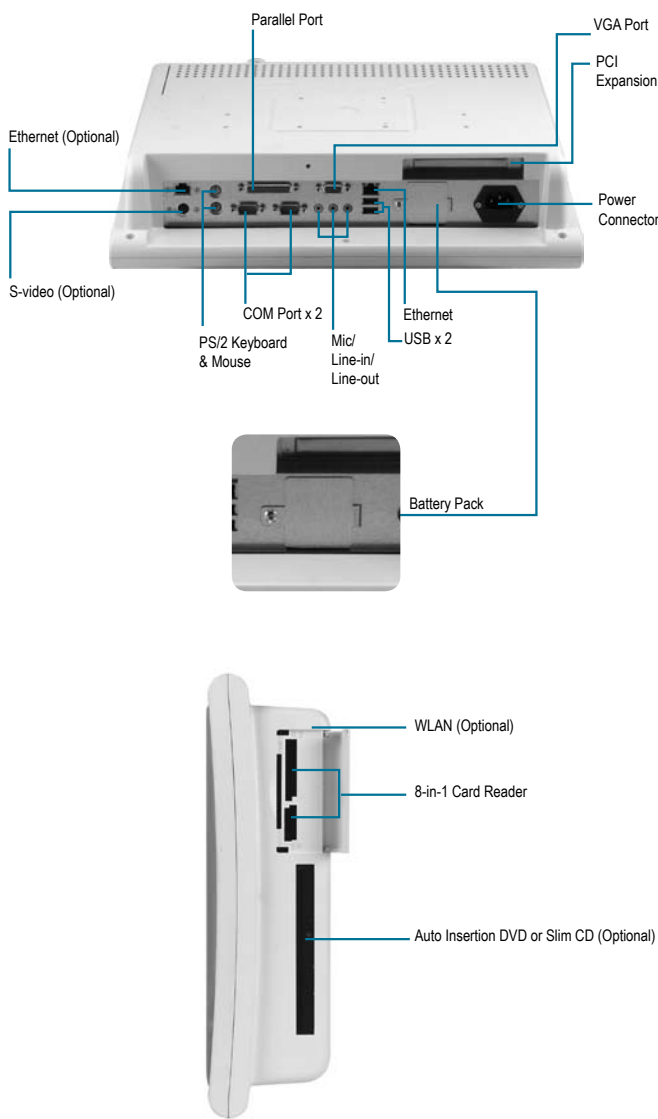

■ Power Medical Station, 17" Battery Backup With Pentium® M Processor

TAIWAN
EXCELLENCE
2008

Features

- 17" True Color High Contrast 380 Nits Medical LCD
- Battery Backup
- Mini-PCI Capture Card Supports Non-DICOM To DICOM CAM (Optional)
- High Performance & Low Power System Solution
- 802.11a/b/g/n Wireless Antenna (Optional)
- UL60601-1, EN60601-1 And IEC60601-1 Medical Certification

Specifications

Main Specifications	
Processor	Intel® Pentium® M (up to 2.0 GHz)/ Celeron® M processor
Memory	184-pin DDR SDRAM DIMM x 1, Max. 1 GB (DDR-266/333)
OS Support	MS DOS, Windows® 2000, Windows® XP, Windows® 7
Expansion Interface	PCI x 1, Mini-PCI x 1
Storage Disk Drive	Slim DVD/CD x 1 (optional), 2.5" Hard Disk Drive x 1 (optional) , 8-in-1 Card Reader x 1
Display	
Size	17"
Resolution	1280 x 1024
Max. Colors	16.7M
Luminance	380 nits
Viewing Angle	170° (H)/ 170° (V)
Contrast Ratio	1000 : 1
Back Light MTBF (Hours)	50,000
Touch Screen	5-wire Resistive/ 2048 x 2048
I/O	
Audio	MIC-in, Line-in, Line-out
USB	USB2.0 x 2
Serial port	RS-232 x 2
Parallel port	Printer x 1
Keyboard & Mouse	PS/2 Keyboard x 1, PS/2 Mouse x 1
Speaker	Speaker x 2 (2W)
Mechanical and Environmental	
Power Requirement	AC Model: 100/240 V AC
Li-ion Battery Pack	4400mAh Li-ion Battery Pack
Operating Temperature	32°F ~ 104°F (0°C ~ 40°C)
Storage Temperature	-4°F ~ 140°F (-20°C ~ 60°C)
Storage Humidity	10% ~ 95% @35°C, non-condensing
Mounting	VESA 75/100
Gross Weight	21.56 lb (9.8 kg)
Net Weight	18.26 lb (8.3 kg)
EMC	CE/FCC Class B, UL 60601-1, EN 60601-1