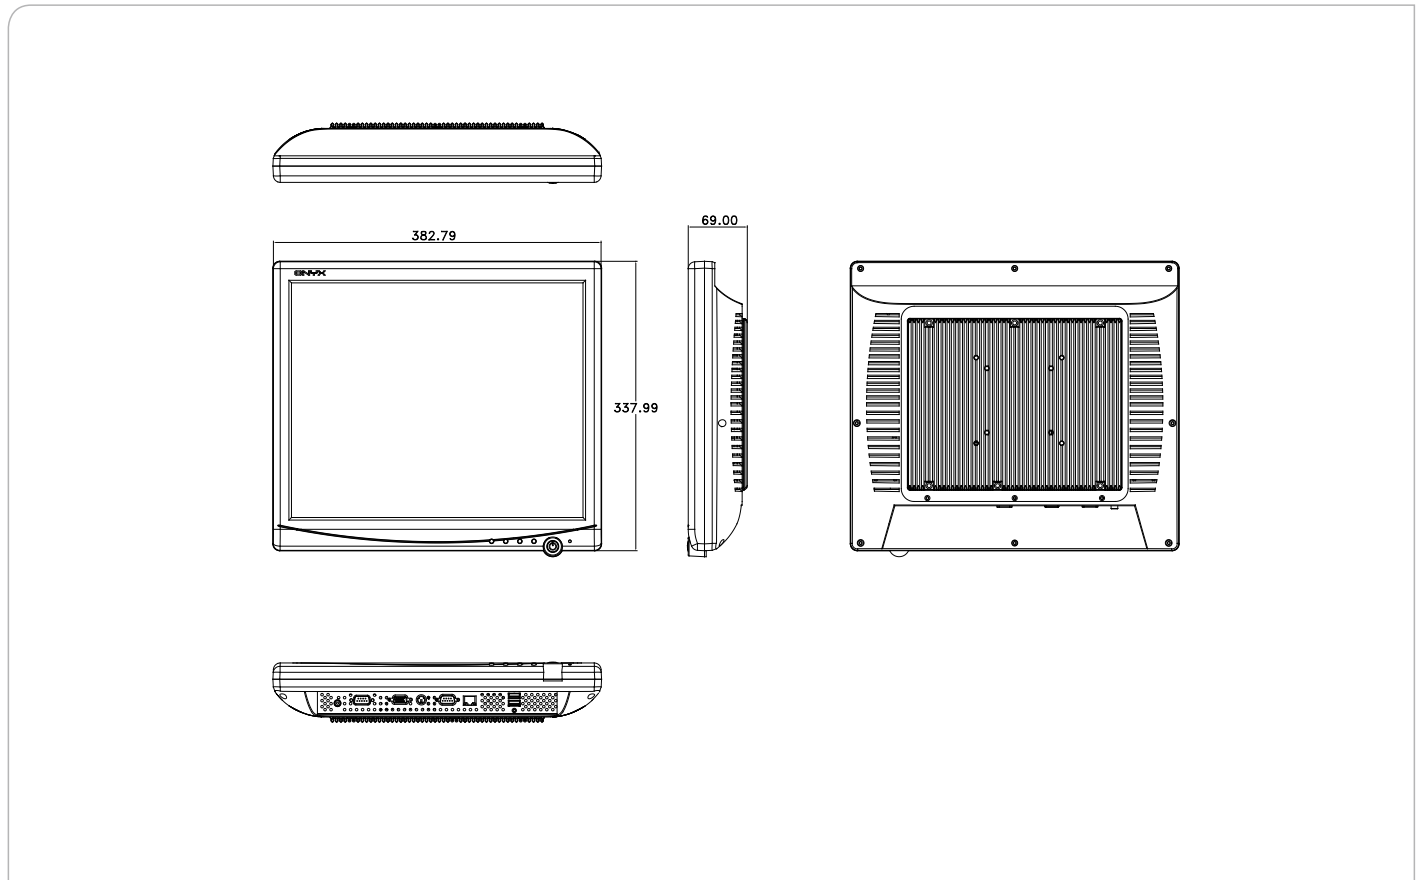

■ Slim Medical Panel PC, 17" LCD With Intel® Pentium® M/ Celeron® M Processor

Bright up/down
Volume up/down
Power

LAN PS/2 RS-232/422/485

Features

- 17" SXGA Color TFT LCD Display
- Easy To Use, Compact, Simple Design
- Zero Noise
- 380 Nits High Brightness For X-Ray Films
- Intel® Pentium® M/ Celeron® M Processor
- Anti-Bacteria Faceplate (Optional)
- Resistive Touchscreen (Optional)
- 802.11a/b/g/n Wireless Antenna (Optional)
- Weight: 5.6 Kg, Thickness: 69mm

Specifications

Main Specifications	
Processor	Intel® Pentium® M/ Celeron® M processor
System Memory	184-pin DDR SDRAM DIMM x 1, Max. 1 GB
OS Support	Windows® 2000, Windows® XP, Citrix, Microsoft® Client, Windows® 7
Expansion	Mini-PCI x 1
Drive Bay	2.5" Hard Disk Drive x 1 (IDE)
Display	
Size	17"
Resolution	1280x1024
Max. Colors	16.7M
Luminance	380 nits
View Angle	170° (H)/170° (V)
Contrast Ratio	1000:1
Back Light MTBF (Hours)	50,000
Touch Screen	5-wire Resistive/ 2048 x 2048
I/O	
USB	USB2.0 x 2
Serial port	RS-232 x 1, RS-232/422/485 x 1
Ethernet	10/100Base-TX x 1
Keyboard & Mouse	PS/2 keyboard/ mouse x 1
Speaker	Speaker x 2
Mechanical and Environmental	
Power Requirement	DC 9V-30V
Operating Temperature	32°F ~ 104°F (0°C ~ 40°C)
Storage Temperature	-4°F ~ 140°F (-20°C ~ 60°C)
Mounting	VESA 75/100
Gross Weight	15.62 lb (7.1 Kg)
Net Weight	12.32 lb (5.6 Kg)
IP	IP-65 front, IPx1 Top
EMC	CE/FCC Class B, UL60601-1, EN60601-1

ONYX-172

Dimension

Unit: mm

Ordering Information

- **TF-ONYX-172DT-A1**
Slim Medical Panel PC, Celeron® M 1.5 GHz, 17" 300nits LCD, DC 9-30V
- **TF-ONYX-172DTT-A1**
Slim Medical Panel PC, Celeron® M 1.5 GHz, 17" 300nits LCD, R-TS, DC 9-30V