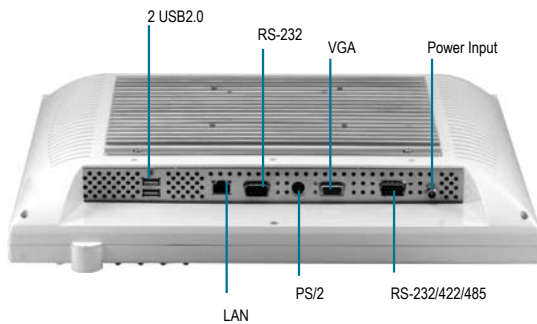

■ Slim Medical Panel PC, 17" LCD With Intel® Pentium® M/ Celeron® M Processor

Bright up/down
Volume up/down
Power

LAN PS/2 RS-232/422/485

Features

- 17" SXGA Color TFT LCD Display
- Easy To Use, Compact, Simple Design
- Zero Noise
- 380 Nits High Brightness For X-Ray Films
- Intel® Pentium® M/ Celeron® M Processor
- Anti-Bacteria Faceplate (Optional)
- Resistive Touchscreen (Optional)
- 802.11a/b/g/n Wireless Antenna (Optional)
- Weight: 5.6 Kg, Thickness: 69mm

Specifications

Main Specifications	
Processor	Intel® Pentium® M/ Celeron® M processor
System Memory	184-pin DDR SDRAM DIMM x 1, Max. 1 GB
OS Support	Windows® 2000, Windows® XP, Citrix, Microsoft® Client, Windows® 7
Expansion	Mini-PCI x 1
Drive Bay	2.5" Hard Disk Drive x 1 (IDE)
Display	
Size	17"
Resolution	1280x1024
Max. Colors	16.7M
Luminance	380 nits
View Angle	170° (H)/170° (V)
Contrast Ratio	1000:1
Back Light MTBF (Hours)	50,000
Touch Screen	5-wire Resistive/ 2048 x 2048
I/O	
USB	USB2.0 x 2
Serial port	RS-232 x 1, RS-232/422/485 x 1
Ethernet	10/100Base-TX x 1
Keyboard & Mouse	PS/2 keyboard/ mouse x 1
Speaker	Speaker x 2
Mechanical and Environmental	
Power Requirement	DC 9V-30V
Operating Temperature	32°F ~ 104°F (0°C ~ 40°C)
Storage Temperature	-4°F ~ 140°F (-20°C ~ 60°C)
Mounting	VESA 75/100
Gross Weight	15.62 lb (7.1 Kg)
Net Weight	12.32 lb (5.6 Kg)
IP	IP-65 front, IPx1 Top
EMC	CE/FCC Class B, UL60601-1, EN60601-1

ONYX-172

Dimension

Unit: mm

Ordering Information

- **TF-ONYX-172DT-A1**
Slim Medical Panel PC, Celeron® M 1.5 GHz, 17" 300nits LCD, DC 9-30V
- **TF-ONYX-172DTT-A1**
Slim Medical Panel PC, Celeron® M 1.5 GHz, 17" 300nits LCD, R-TS, DC 9-30V