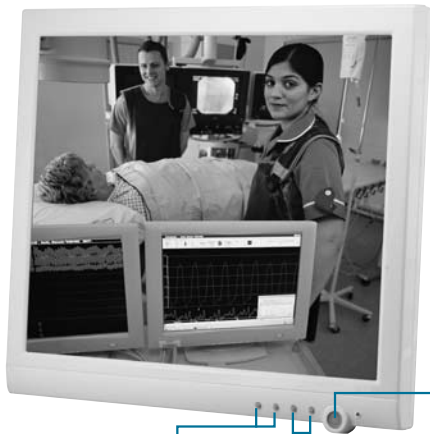

■ Slim Medical Panel PC, 17" LCD With Intel® Pentium® M/ Celeron® M Processor

Bright up/down
Volume up/down
Power

LAN PS/2 RS-232/422/485

Features

- 17" SXGA Color TFT LCD Display
- Easy To Use, Compact, Simple Design
- Zero Noise
- 380 Nits High Brightness For X-Ray Films
- Intel® Pentium® M/ Celeron® M Processor
- Anti-Bacteria Faceplate (Optional)
- Resistive Touchscreen (Optional)
- 802.11a/b/g/n Wireless Antenna (Optional)
- Weight: 5.6 Kg, Thickness: 69mm