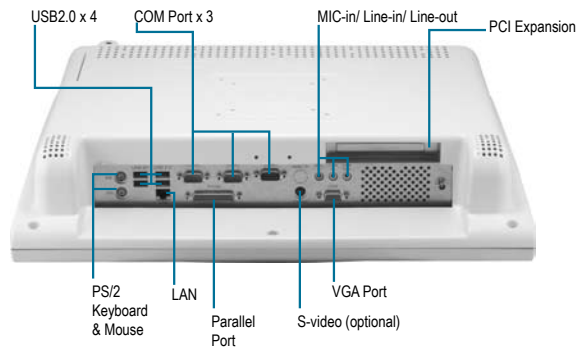

■ Fanless Medical Station, 17" LCD With ULV Pentium® M Processor

Features

- 17" Fanless Medical Station
- Surgery And Endoscopy Solution
- Mini-PCI Capture Card Supports Non-DICOM To DICOM CAM (Optional)
- High Performance & Low Power System Solution
- 802.11a/b/g/n Wireless Antenna (Optional)

Specifications

Main Specifications	
Processor	Intel® ULV Pentium® M 1.1 GHz processor (up to ULV Pentium® M 1.4 GHz)
Memory	184-pin DDR SDRAM DIMM x 1, Max. 1 GB (DDR-266/333)
OS Support	MS DOS, Windows® 2000, Windows® XP, Windows® 7
Expansion Interface	PCI x 1, Mini-PCI x 1, Mini Card x 1
Storage Disk Drive	Slim DVD/CD x 1 (optional), 2.5" SATA Hard Disk Drive x 1 (optional), 8-in-1 Card Reader x 1
Display	
Size	17"
Resolution	1280 x 1024
Max. Colors	16.7M
Luminance	380 nits
Viewing Angle	170°(H)/ 170°(V)
Contrast Ratio	1000 : 1
Back Light MTBF (Hours)	50,000
Touch Screen	5-wire Resistive/ 2048 x 2048
I/O	
Audio	MIC-in, Line-in, Line-out
USB	External x 5 and internal x 2
Serial port	RS-232 x 2, RS-232/422/485 x 1
Parallel port	Printer port x 1
Keyboard & Mouse	PS/2 Keyboard x 1, PS/2 Mouse x 1
Video	S-video out x 1/ S-video in x 1 (optional)
Speaker	Speaker x 2 (2W)
Mechanical and Environmental	
Power Requirement	15V - 24V DC
Operating Temperature	32°F ~ 104°F (0°C ~ 40°C)
Storage Temperature	-4°F ~ 140°F (-20°C ~ 60°C)
Storage Humidity	10% ~ 95% @35°C, non-condensing
Mounting	VESA 75/100
Gross Weight	23.76 lb (10.8 kg)
Net Weight	20.46 lb (9.3 kg)
EMC	CE/FCC Class B, UL 60601-1, EN 60601-1