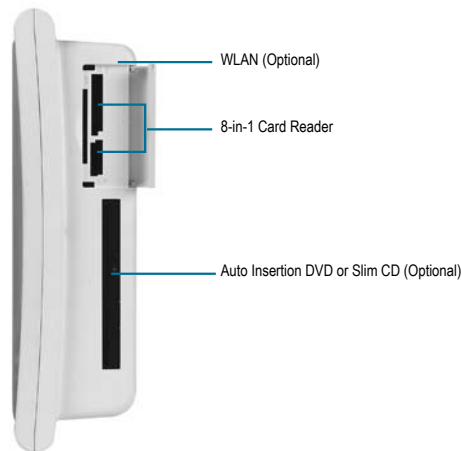

■ Fanless Medical Station, 17" LCD With ULV Pentium® M Processor

Features

- 17" Fanless Medical Station
- Surgery And Endoscopy Solution
- Mini-PCI Capture Card Supports Non-DICOM To DICOM CAM (Optional)
- High Performance & Low Power System Solution
- 802.11a/b/g/n Wireless Antenna (Optional)

Specifications

Main Specifications	
Processor	Intel® ULV Pentium® M 1.1 GHz processor (up to ULV Pentium® M 1.4 GHz)
Memory	184-pin DDR SDRAM DIMM x 1, Max. 1 GB (DDR-266/333)
OS Support	MS DOS, Windows® 2000, Windows® XP, Windows® 7
Expansion Interface	PCI x 1, Mini-PCI x 1, Mini Card x 1
Storage Disk Drive	Slim DVD/CD x 1 (optional), 2.5" SATA Hard Disk Drive x 1 (optional), 8-in-1 Card Reader x 1
Display	
Size	17"
Resolution	1280 x 1024
Max. Colors	16.7M
Luminance	380 nits
Viewing Angle	170°(H)/ 170°(V)
Contrast Ratio	1000 : 1
Back Light MTBF (Hours)	50,000
Touch Screen	5-wire Resistive/ 2048 x 2048
I/O	
Audio	MIC-in, Line-in, Line-out
USB	External x 5 and internal x 2
Serial port	RS-232 x 2, RS-232/422/485 x 1
Parallel port	Printer port x 1
Keyboard & Mouse	PS/2 Keyboard x 1, PS/2 Mouse x 1
Video	S-video out x 1/ S-video in x 1 (optional)
Speaker	Speaker x 2 (2W)
Mechanical and Environmental	
Power Requirement	15V - 24V DC
Operating Temperature	32°F ~ 104°F (0°C ~ 40°C)
Storage Temperature	-4°F ~ 140°F (-20°C ~ 60°C)
Storage Humidity	10% ~ 95% @35°C, non-condensing
Mounting	VESA 75/100
Gross Weight	23.76 lb (10.8 kg)
Net Weight	20.46 lb (9.3 kg)
EMC	CE/FCC Class B, UL 60601-1, EN 60601-1

ONYX-170

Dimension

Unit: mm

Ordering Information

- **TF-ONYX-170DT-A1-1010**
Medical Station, ULV Pentium® M 1.1 GHz, 17" 380 nits TFT, 1P, AC, Card Reader, 1 Mini PCI
- **TF-ONYX-170DTT-A1-1010**
TF-ONYX-170DT-A1-1010 with TouchScreen