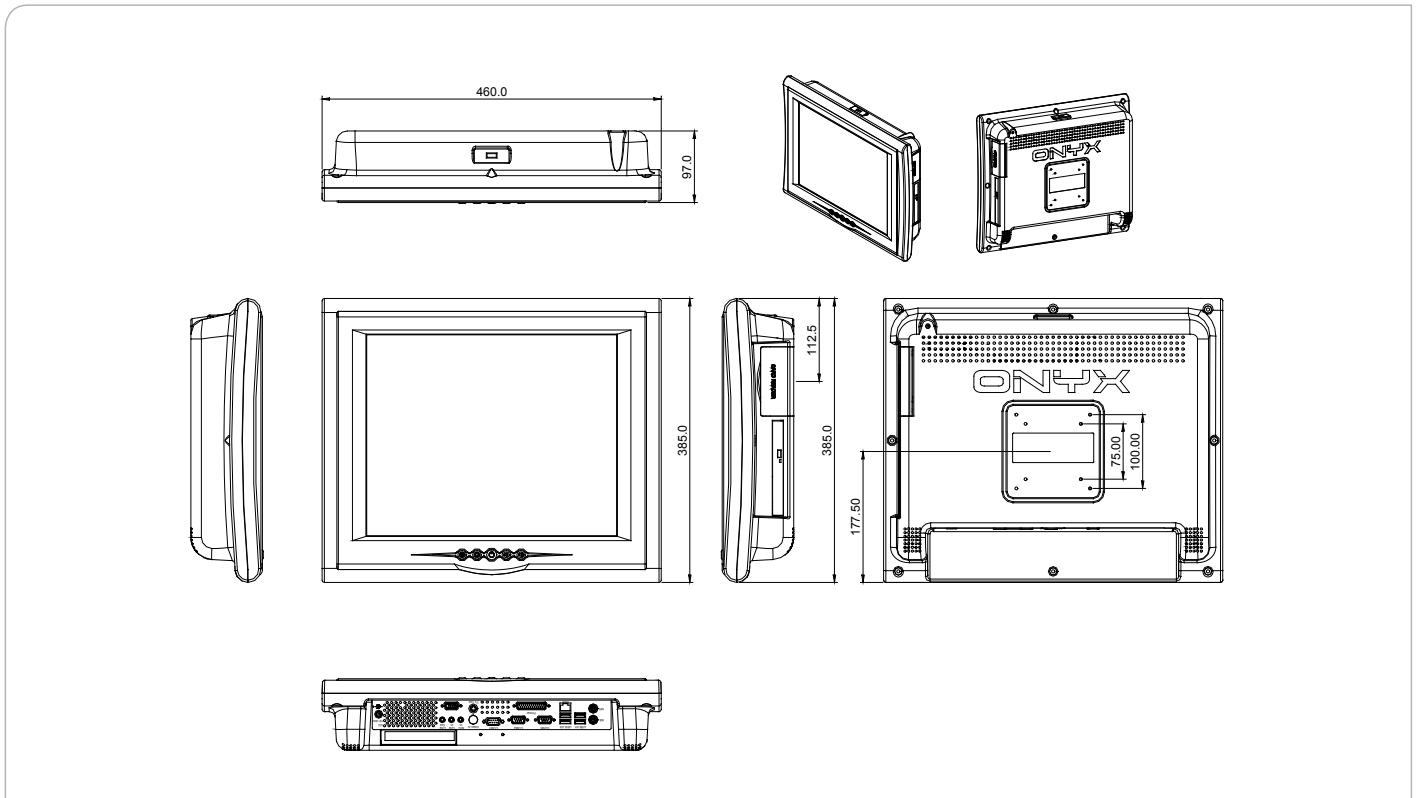

■ Fanless Medical Station, 17" LCD With ULV Pentium® M Processor

Features

- 17" Fanless Medical Station
- Surgery And Endoscopy Solution
- Mini-PCI Capture Card Supports Non-DICOM To DICOM CAM (Optional)
- High Performance & Low Power System Solution
- 802.11a/b/g/n Wireless Antenna (Optional)

Specifications

Main Specifications	
Processor	Intel® ULV Pentium® M 1.1 GHz processor (up to ULV Pentium® M 1.4 GHz)
Memory	184-pin DDR SDRAM DIMM x 1, Max. 1 GB (DDR-266/333)
OS Support	MS DOS, Windows® 2000, Windows® XP, Windows® 7
Expansion Interface	PCI x 1, Mini-PCI x 1, Mini Card x 1
Storage Disk Drive	Slim DVD/CD x 1 (optional), 2.5" SATA Hard Disk Drive x 1 (optional), 8-in-1 Card Reader x 1
Display	
Size	17"
Resolution	1280 x 1024
Max. Colors	16.7M
Luminance	380 nits
Viewing Angle	170°(H)/ 170°(V)
Contrast Ratio	1000 : 1
Back Light MTBF (Hours)	50,000
Touch Screen	5-wire Resistive/ 2048 x 2048
I/O	
Audio	MIC-in, Line-in, Line-out
USB	External x 5 and internal x 2
Serial port	RS-232 x 2, RS-232/422/485 x 1
Parallel port	Printer port x 1
Keyboard & Mouse	PS/2 Keyboard x 1, PS/2 Mouse x 1
Video	S-video out x 1/ S-video in x 1 (optional)
Speaker	Speaker x 2 (2W)
Mechanical and Environmental	
Power Requirement	15V - 24V DC
Operating Temperature	32°F ~ 104°F (0°C ~ 40°C)
Storage Temperature	-4°F ~ 140°F (-20°C ~ 60°C)
Storage Humidity	10% ~ 95% @35°C, non-condensing
Mounting	VESA 75/100
Gross Weight	23.76 lb (10.8 kg)
Net Weight	20.46 lb (9.3 kg)
EMC	CE/FCC Class B, UL 60601-1, EN 60601-1

ONYX-170

Dimension

Unit: mm

Ordering Information

- **TF-ONYX-170DT-A1-1010**
Medical Station, ULV Pentium® M 1.1 GHz, 17" 380 nits TFT, 1P, AC, Card Reader, 1 Mini PCI
- **TF-ONYX-170DTT-A1-1010**
TF-ONYX-170DT-A1-1010 with TouchScreen