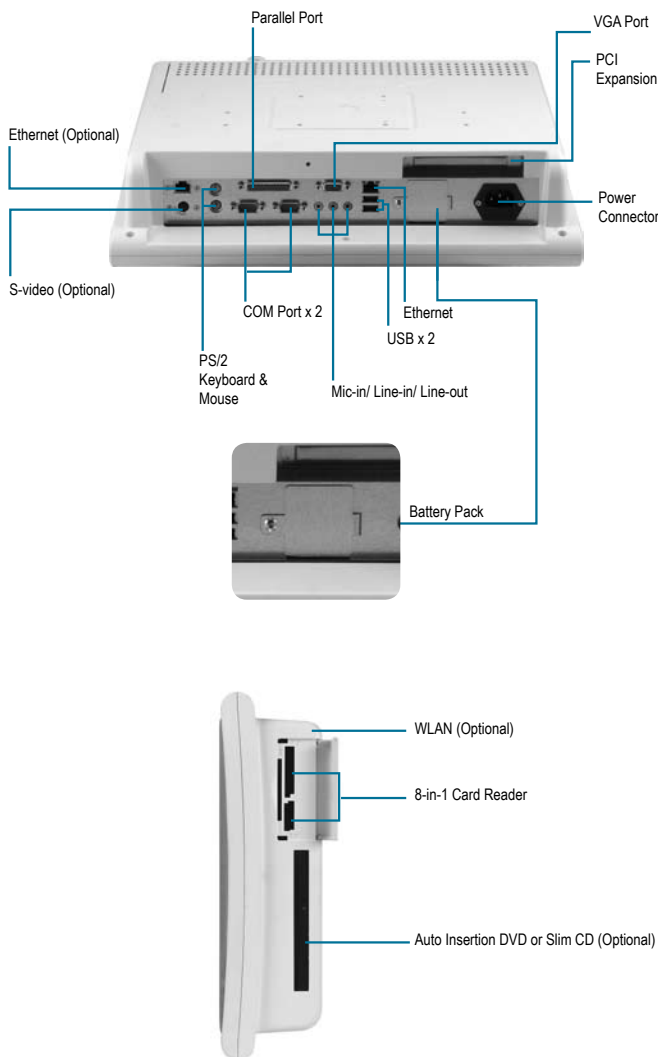

■ Power Medical Station, 15" LCD Battery Backup With Pentium® M Processor

Features

- 15" True Color High Contrast 550 Nits Medical LCD
- Battery Backup
- Mini-PCI Capture Card Supports Non-DICOM To DICOM CAM (Optional)
- High Performance & Low Power System Solution
- 802.11a/b/g/n Wireless Antenna (Optional)
- UL60601-1, EN60601-1 And IEC60601-1 Medical Certification

Optional Accessories

- **184-pin DDR SDRAM**
- **TF-PER-M00**
Slim Auto Insertion DVD ROM, 8X, COMBO, White Color
- **TF-PER-M03**
Slim Auto Insertion DVD-RW, White Color
- **TF-PER-M28**
Mini-PCI Capture Card
- **TF-PER-M02**
PCI TV tuner, Capture Card
- **TF-PER-M08**
Barcode Scanner, 500 Scans Per Second
- **TF-PER-M04**
USB Skype Phone
- **TF-PER-M17**
USB Finger Printer
- **9741666646**
Wireless LAN Kit
- **PER-M18**
Desktop Stand with VESA 100, Cool Gray 1C
- **PER-M19**
3-level Trolley
- **AP-LN9686Q80200**
WLAN Kit, IEEE 802.11 a/b/g/n