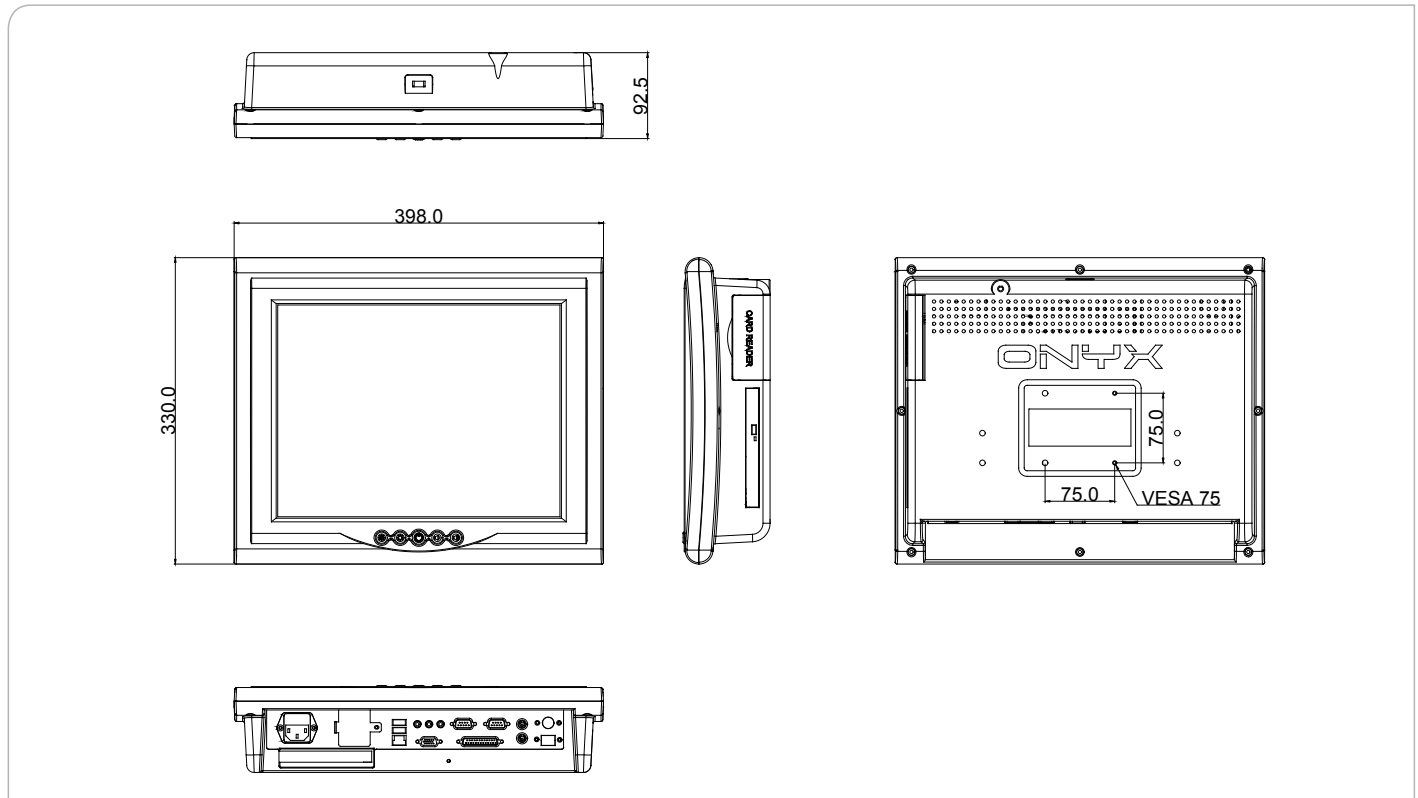

ONYX-154

Dimension

Unit: mm

Ordering Information

- **TF-ONYX-154HT-A1-1110**
  Power Medical Station, Pentium® M 1.6 GHz, 15" 550 nits TFT, 1P, AC, Battery Pack
- **TF-ONYX-154HTT-A1-1110**
  TF-ONYX-154HT-A1-1110 W/Resistive TouchScreen
- **TF-ONYX-154HT-A2-1110**
  Power Medical Station, Celeron® M 1.3 GHz, 15" 550 nits TFT, 1P, AC, Battery Pack
- **TF-ONYX-154HTT-A2-1110**
  TF-ONYX-154HT-A2-1110 W/Resistive TouchScreen

Optional Accessories

- **184-pin DDR SDRAM**
- **TF-PER-M00**
  Slim Auto Insertion DVD ROM, 8X, COMBO, White Color
- **TF-PER-M03**
  Slim Auto Insertion DVD-RW, White Color
- **TF-PER-M28**
  Mini-PCI Capture Card
- **TF-PER-M02**
  PCI TV tuner, Capture Card
- **TF-PER-M08**
  Barcode Scanner, 500 Scans Per Second
- **TF-PER-M04**
  USB Skype Phone
- **TF-PER-M17**
  USB Finger Printer
- **9741666646**
  Wireless LAN Kit
- **PER-M18**
  Desktop Stand with VESA 100, Cool Gray 1C
- **PER-M19**
  3-level Trolley
- **AP-LN9686Q80200**
  WLAN Kit, IEEE 802.11 a/b/g/n