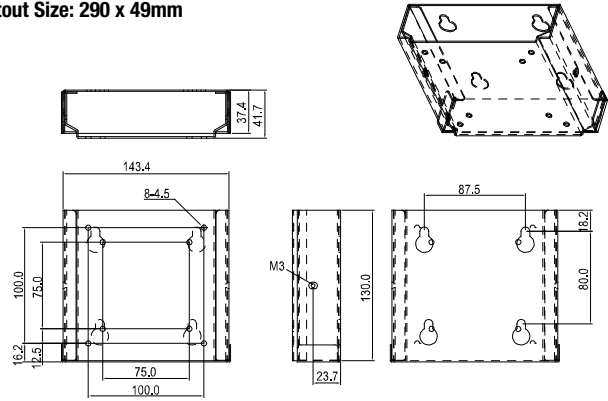

ARM-WK075-0

LCD Flat Panel Monitor Wallmount Kit (VESA 75/100)

Dimension Unit: mm

Cutout Size: 290 x 49mm

Ordering Information

- **ARM-WK075-0**
LCD Flat Panel Monitor Wallmount Kit with VESA 75/100mm Standards