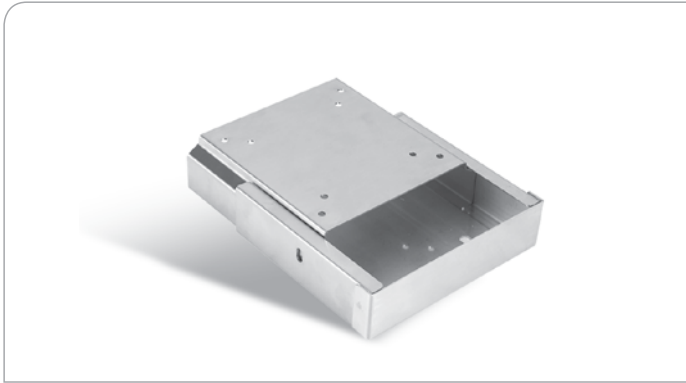

ARM-WK075-0

LCD Flat Panel Monitor Wallmount Kit (VESA 75/100)

Dimension Unit: mm

Cutout Size: 290 x 49mm

Ordering Information

- **ARM-WK075-0**
LCD Flat Panel Monitor Wallmount Kit with VESA 75/100mm Standards