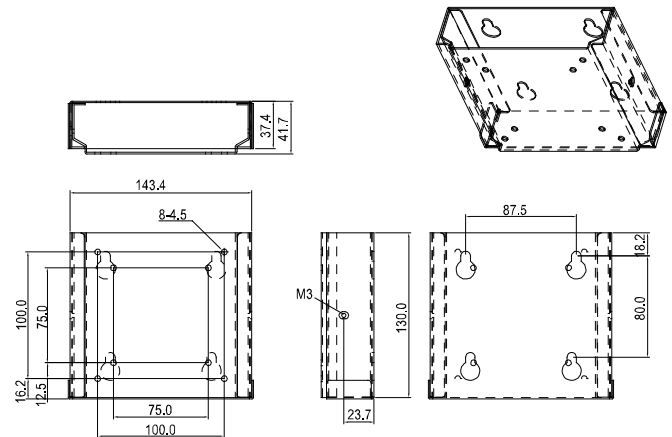

ARM-WK075-0

LCD Flat Panel Monitor Wallmount Kit (VESA 75/100)

Features

- Supports AHP-1081/1070, ACP-5212/5182/5152, AFP-6123, FOX-151/151B/122/122B/121/81, AGD-317D/315D312D/310D/317R/315R/312R, ACD-521D/518D/515D/521R/518R/515R, FOX-15D/12D/81D, AHP-1152/1122, AHP-2176/2153/2122, ACP-5215/5185, AFP-6152, FOX-15R/12R

Ordering Information

- ARM-WK075-0**
LCD Flat Panel Monitor Wallmount Kit with VESA 75/100mm Standards

Dimension

Unit: mm

ARM-DR075-0

DIN Rail Kit (VESA 75)

Ordering Information

- ARM-DR075-0**
DIN Rail Kit with VESA 75/100mm Standard

Dimension

Unit: mm