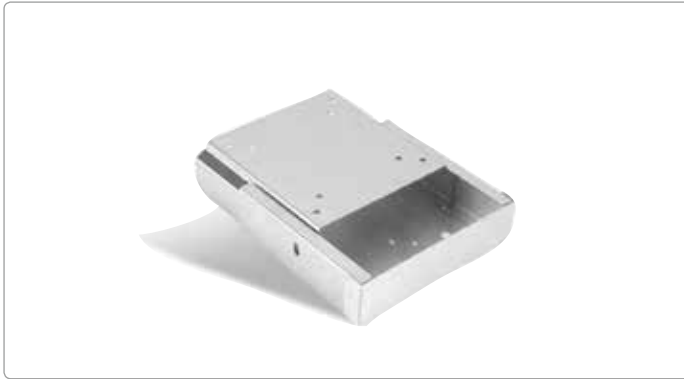

ARM-WK075-0

LCD Flat Panel Monitor Wallmount Kit (VESA 75/100)

Features

- Supports AHP-1081/1070, ACP-5212/5182/5152, AFP-6123, FOX-151/151B/122/122B/121/81, AGD-317D/315D312D/310D/317R/315R/312R, ACD-521D/518D/515D/521R/518R/515R, FOX-15D/12D/81D, AHP-1152/1122, AHP-2176/2153/2122, ACP-5215/5185, AFP-6152, FOX-15R/12R

Ordering Information

- ARM-WK075-0**
LCD Flat Panel Monitor Wallmount Kit with VESA 75/100mm Standards

Dimension

Unit: mm

ARM-DR075-0

DIN Rail Kit (VESA 75)

Ordering Information

- ARM-DR075-0**
DIN Rail Kit with VESA 75/100mm Standard