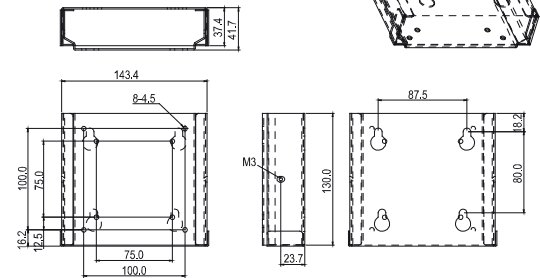

ARM-WK075-0

LCD Flat Panel Monitor Wallmount Kit (VESA 75/100)

Dimension Unit: mm

Cutout Size: 290 x 49mm

Ordering Information

- ARM-WK075-0
LCD Flat Panel Monitor Wallmount Kit with VESA 75/100mm Standards