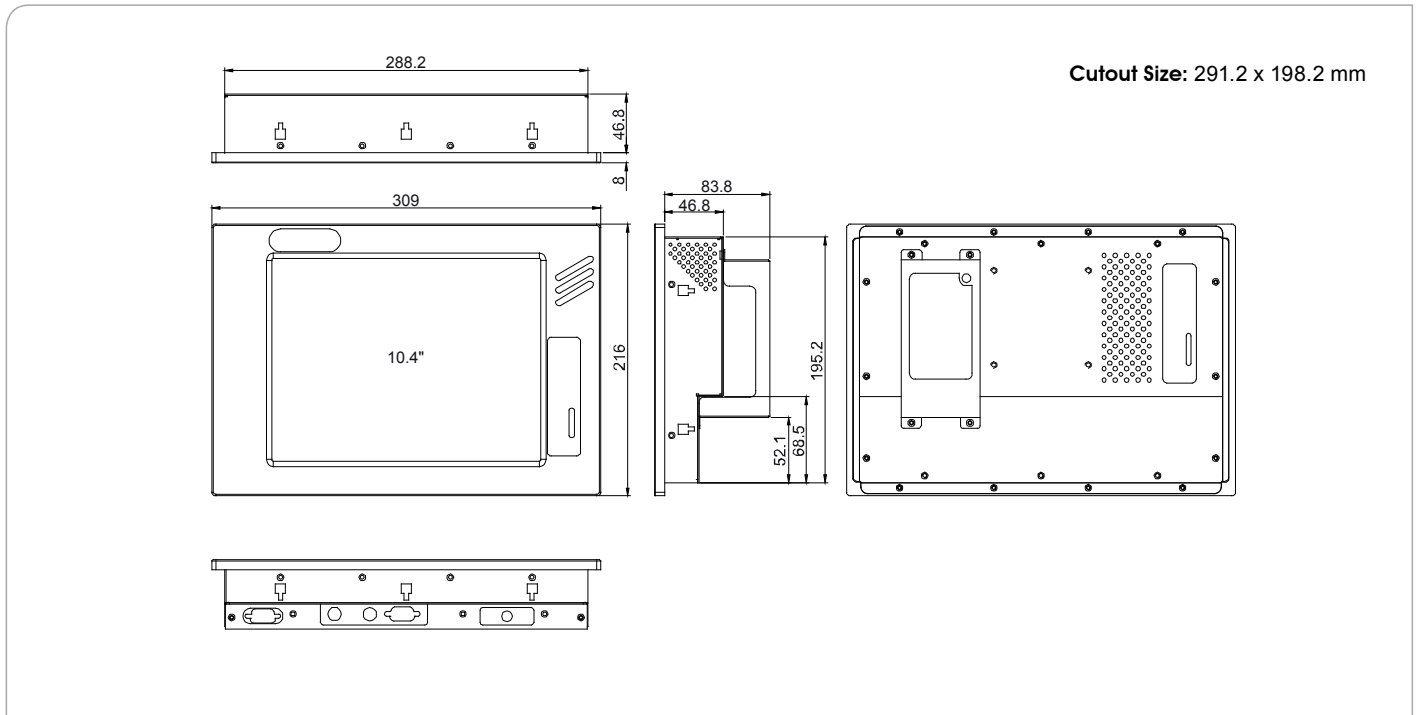

AMB-232A

Dimension

Unit: mm

Ordering Information

- **AMB-232A-F1**
  10.4" SVGA TFT Display Monitor
- **AMB-232AT-F1**
  TF-AMB-232A-F1 w/Resistive TouchScreen

Optional Accessories

- **ARM-LA0115**
  Swivel Arm with VESA 75/100mm Standards
- **ARM-WK075-0**
  Wallmount Kit with VESA 75/100mm Standards
- **STAND-8150B0**
  Desktop Stand with VESA 100mm Standards
- **STAND-8150S0**
  Desktop Stand with VESA 100mm Standards (Silver)