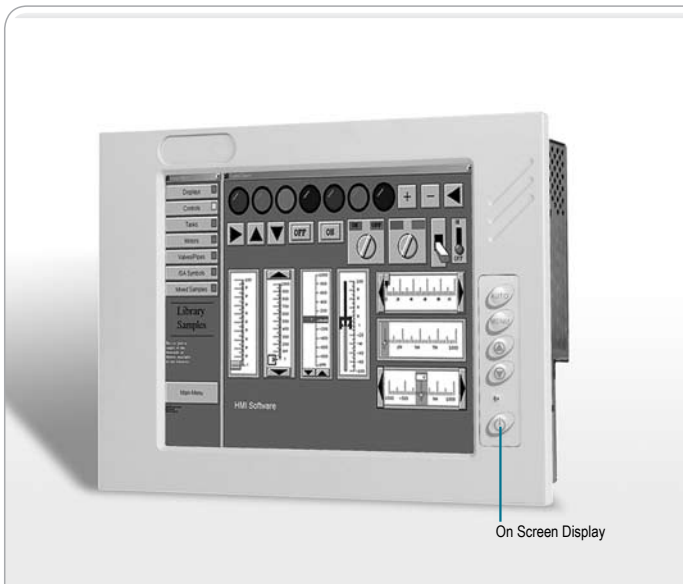

■ 10.4" TFT Industrial Display Monitor

On Screen Display

Power in

Analog RGB

S-Video

Composite video

RS-232 TouchScreen connector (optional)

Features

- 10.4" TFT SVGA LCD
- Stainless Steel Closed-Frame Architecture With Aluminum Front Panel
- RGB, Composite Video, S-Video Input Signal Selectable
- Supports Picture-In-Picture Function
- VESA 75mm Standard Screw Holes

Specifications

System	
Input Signal	RGB, Composite video, S-Video
On Screen Display Control	Brightness, contrast, phase, sharpness, AutoTune, PIP, H/V-position
OS support	MS DOS, Windows® 2000, Windows® XP, Linux Redhat 8.0, Windows® 7
Mechanical	
Construction	Stainless steel chassis & aluminum alloy front panel
Front Panel Color	RAL-7305
Mounting	Panelmount Optional: Wallmount kit, Swivel ARM, Desk stand
Dimension	12.2" (W) x 8.5" (H) x 2.2" (D) (309mm x 216mm x 54.8mm)
Carton Dimension	14.7" (W) x 14.1" (H) x 13" (D) (373mm x 359mm x 330mm)
Gross Weight	12.4 lb (5.6 Kg)
Environmental	
Operating Temperature	32°F ~ 113°F (0°C ~ 45°C)
Storage Temperature	-4°F ~ 140°F (-20°C ~ 60°C)
Operating Humidity	10% to 90%@40°C, non-condensing
Vibration	1G/ 5 ~ 500Hz (Random)/ Operation
Shock	15G peak acceleration (11 msec. duration) / operation
EMC	CE/FCC Class A
Power Supply	
External Power Adapter 60W	Input: 100 to 240 ±10%V AC, Full Range Output: +12V DC@5A
LCD	
Display Type	10.4" color TFT LCD
Max. Resolution	800 x 600
Max. Colors	262K
Dot Size	0.264mm x 0.264mm
Luminance	230 cd/m ² (TYP.)
Viewing Angle	120° (H) / 100° (V)
Brightness Control	Yes
Back Light MTBF (Hours)	20,000
TouchScreen (Optional)	
Type	8-wire, Analog Resistive
Resolution	1024 x 1024
Light Transmission	76% ± 2
Lifetime	1 million activations
OS Support	MS DOS, Windows® 2000, Windows® XP, Linux Redhat 8.0, Windows® 7