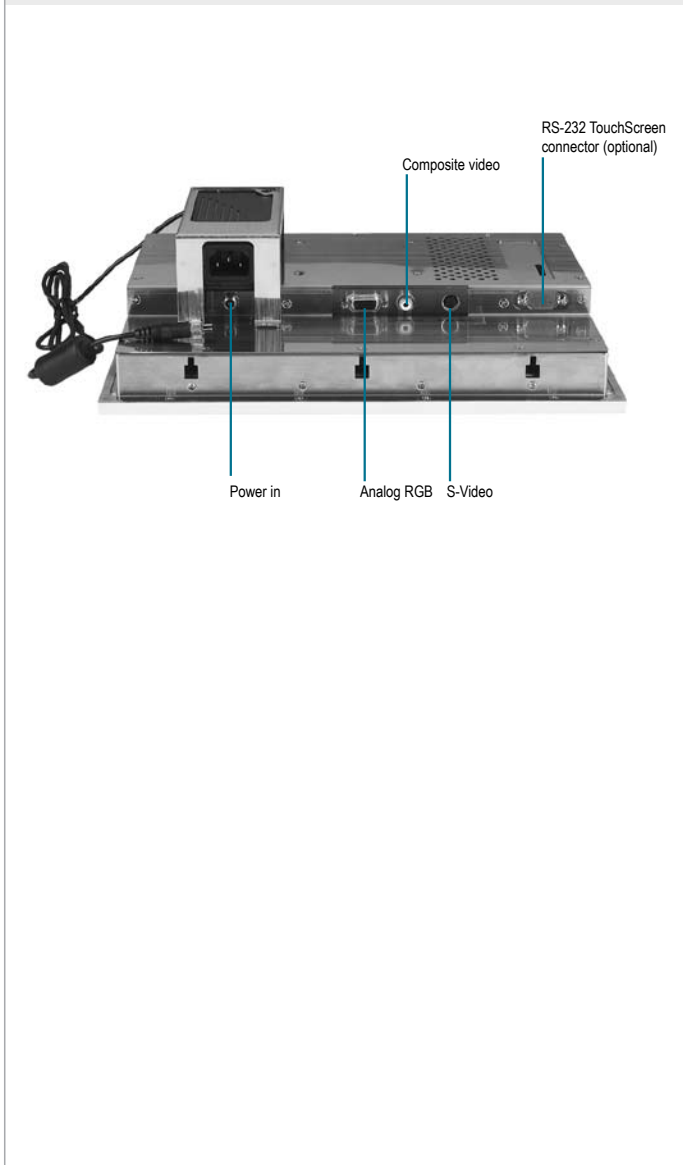

■ 10.4" TFT Industrial Display Monitor

On Screen Display

Power in

Analog RGB

S-Video

Composite video

RS-232 TouchScreen connector (optional)

Features

- 10.4" TFT SVGA LCD
- Stainless Steel Closed-Frame Architecture With Aluminum Front Panel
- RGB, Composite Video, S-Video Input Signal Selectable
- Supports Picture-In-Picture Function
- VESA 75mm Standard Screw Holes

Specifications

System	
Input Signal	RGB, Composite video, S-Video
On Screen Display Control	Brightness, contrast, phase, sharpness, AutoTune, PIP, H/V-position
OS support	MS DOS, Windows® 2000, Windows® XP, Linux Redhat 8.0, Windows® 7
Mechanical	
Construction	Stainless steel chassis & aluminum alloy front panel
Front Panel Color	RAL-7305
Mounting	Panelmount Optional: Wallmount kit, Swivel ARM, Desk stand
Dimension	12.2" (W) x 8.5" (H) x 2.2" (D) (309mm x 216mm x 54.8mm)
Carton Dimension	14.7" (W) x 14.1" (H) x 13" (D) (373mm x 359mm x 330mm)
Gross Weight	12.4 lb (5.6 Kg)
Environmental	
Operating Temperature	32°F ~ 113°F (0°C ~ 45°C)
Storage Temperature	-4°F ~ 140°F (-20°C ~ 60°C)
Operating Humidity	10% to 90%@40°C, non-condensing
Vibration	1G/ 5 ~ 500Hz (Random)/ Operation
Shock	15G peak acceleration (11 msec. duration) / operation
EMC	CE/FCC Class A
Power Supply	
External Power Adapter 60W	Input: 100 to 240 ±10%V AC, Full Range Output: +12V DC@5A
LCD	
Display Type	10.4" color TFT LCD
Max. Resolution	800 x 600
Max. Colors	262K
Dot Size	0.264mm x 0.264mm
Luminance	230 cd/m ² (TYP.)
Viewing Angle	120° (H) / 100° (V)
Brightness Control	Yes
Back Light MTBF (Hours)	20,000
TouchScreen (Optional)	
Type	8-wire, Analog Resistive
Resolution	1024 x 1024
Light Transmission	76% ± 2
Lifetime	1 million activations
OS Support	MS DOS, Windows® 2000, Windows® XP, Linux Redhat 8.0, Windows® 7