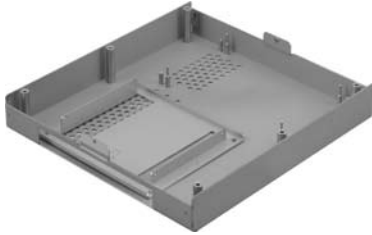

Accessories

9741692003

- Slim CD-ROM + 2.5" SATA HDD Kit, For AEC-6920

Features

- Standard Slim CD-ROM x 1 + 2.5" SATA x 1 Hard Disk Drive
- Anti-Vibration Up To 3G

Ordering Information

- 9741692003
Slim CD-ROM + 2.5" SATA HDD Kit, For AEC-6920

9741692004

- 2.5" IDE x 1 + 2.5" SATA x 1 Hard Disk Drive Kit, For AEC-6920

Features

- Standard 2.5" IDE x 1 + 2.5" SATA x 1 Hard Disk Drive
- Anti-Vibration Up To 3G

Ordering Information

- 9741692004
2.5" IDE x 1 + 2.5" SATA x 1 Hard Disk Drive Kit, for AEC-6920