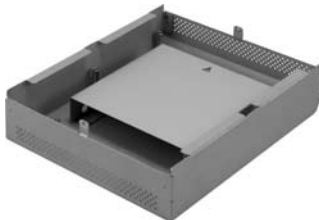

9741692005

- 3.5" IDE Hard Disk Drive Kit, For AEC-6920/6911